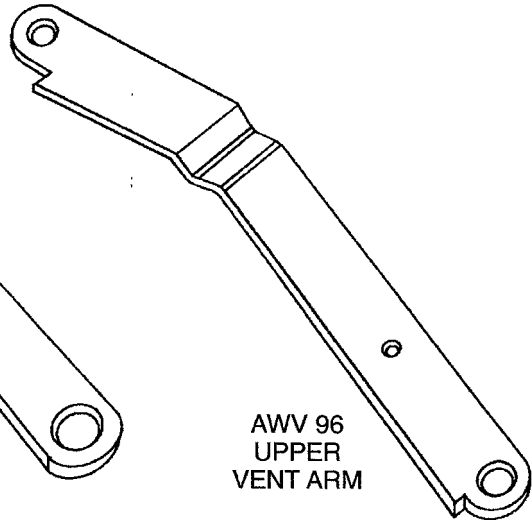

WINDOW ACCESSORIES

WPA 49

AWV 40
YO
VENT LOCK
ARM NV

AWV 93
YO
VENT HINGE
ARM WV

AWV 96
UPPER
VENT ARM

AWV 12
ABC
GUIDE

FAS
933

PAIR
AWV 3
STANLEY
INTERMEDIATE

FAS
803

AWV 1
AIR CONTROL

AWV 8
AIR CONTROL
LOCKING PIN

AWV 30
C/E

PAIR

AWV 4
STANLEY
TOP

PAIR

AWV 5
ABC
INTERMEDIATE