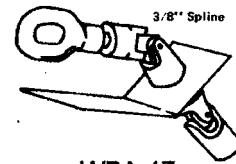

CLEARSTORY ACCESSORIES

UNIVERSAL JOINT
 WPA 12 3/8 SP - 3/8 SP
 WPA 12A 5/16 HEX - 3/8 SP
 WPA 12S 3/8 RD - 3/8 RD
 WPA 13 5/16 SP - 5/16 SP
 WPA 14 5/16 HEX - 5/16 HEX

UNIVERSAL JOINT
 WPA 9 3/8 SP
 WPA 10 5/16 SP
 WPA 11 5/16 HEX

WPA 17
 90° **UNIVERSAL JOINT W/POLE EYE & SUPPORT BRACKET**

WPA 22
POLE RING

WPA 56 3/8 SPLINE - 5/16 HEX
WPA 115 5/16 SPLINE - 5/16 HEX
WPA 57 5/16 HEX - 5/16 HEX
COUPLER

WPA 44 5/16 SPLINE - 5/16 HEX
WPA 59 3/8 SPLINE - 5/16 HEX

WPA 8
HOOK FOR CLEARSTORY POLE

WPA 500
5/16 HEX ROD

USE #10 CHAIN

WPA 52
5/16 SPLINE
5/16 HEX
OPEN CHAIN WHEEL

USE #13 CHAIN

WPA 78
SMALL CHAIN WHEEL

WPA 5
HANDLE FOR CLEARSTORY POLE

WPA 15
5' POLE
CONTACT CUSTOMER SERVICE FOR OTHER LENGTHS