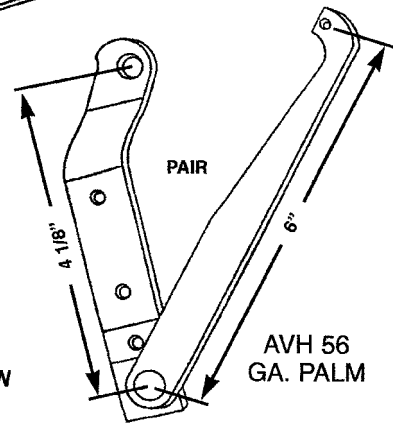

1C3
SECTION C
REV. 12/03

HINGES

AVH 69
BASS
W/VENT
HINGE

AVH 61
ABC

AVH 70
HINGE

AVH 4
STANLEY/CE
VENT HINGE

AVH 5
STANLEY/CE
VENT HINGE

AVH 63
OLD, OLD
MIAMI
HINGE

AVH 55
DURAL

AVH 20
CROWN

AVH 56
GA. PALM

AIR CONTROL/KELLER HARNESS ASSEMBLY

VENTS		
AWH 1	2 HIGH W/V	1
AWH 2	2 HIGH N/V	2
AWH 3	3 HIGH W/V	2
AWH 4	3 HIGH N/V	3
AWH 5	4 HIGH W/V	3
AWH 6	4 HIGH N/V	4
AWH 7	5 HIGH W/V	4
AWH 8	5 HIGH N/V	5
AWH 9	6 HIGH W/V	5
AWH 10	6 HIGH N/V	6

LH SHOWN

1/4-20 TAPPED HOLE

MANY OTHER STYLES AVAILABLE
CHECK WITH CUSTOMER SERVICE

IF IN DOUBT
ON ANY
PART SEND
SAMPLE FOR
IDENTIFICATION

HINGES