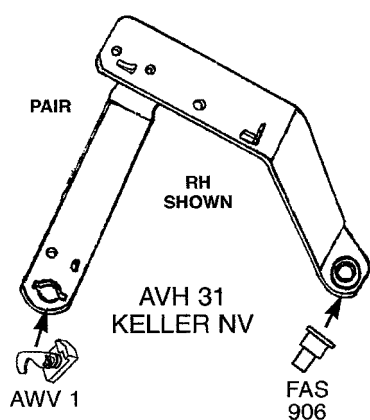

HINGES

IF IN DOUBT ON ANY PART -- SEND SAMPLE FOR IDENTIFICATION.
WE ARE CONSTANTLY ADDING ADDITIONAL ITEMS TO SERVE YOU BETTER.