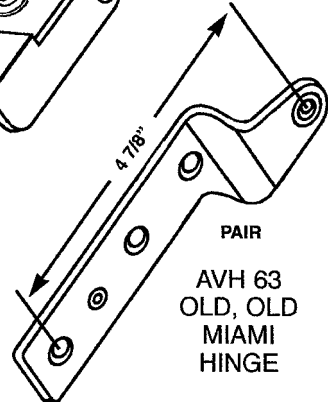

1C3
SECTION C
REV. 12/03

HINGES

AVH 69
BASS
W/VENT
HINGE

AVH 61
ABC

AVH 70
HINGE

AVH 4
STANLEY/CE
VENT HINGE

AVH 5
STANLEY/CE
VENT HINGE

AVH 63
OLD, OLD
MIAMI
HINGE

AVH 55
DURAL

AVH 20
CROWN

AVH 56
GA. PALM

AIR CONTROL/KELLER HARNESS ASSEMBLY

VENTS		
AWH 1	2 HIGH W/V	1
AWH 2	2 HIGH N/V	2
AWH 3	3 HIGH W/V	2
AWH 4	3 HIGH N/V	3
AWH 5	4 HIGH W/V	3
AWH 6	4 HIGH N/V	4
AWH 7	5 HIGH W/V	4
AWH 8	5 HIGH N/V	5
AWH 9	6 HIGH W/V	5
AWH 10	6 HIGH N/V	6

LH SHOWN

1/4-20 TAPPED HOLE

MANY OTHER STYLES AVAILABLE
CHECK WITH CUSTOMER SERVICE

IF IN DOUBT
ON ANY
PART SEND
SAMPLE FOR
IDENTIFICATION

HINGES