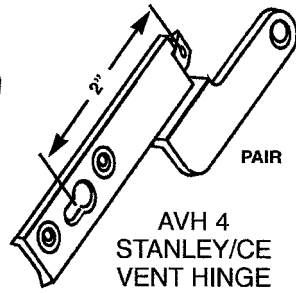

1C3
SECTION C
REV. 12/03

HINGES

AVH 69
BASS
W/VENT
HINGE

AVH 61
ABC

AVH 70
HINGE

AVH 4
STANLEY/CE
VENT HINGE

AVH 5
STANLEY/CE
VENT HINGE

AVH 63
OLD, OLD
MIAMI
HINGE

AVH 55
DURAL

AVH 20
CROWN

AVH 56
GA. PALM

AIR CONTROL/KELLER HARNESS ASSEMBLY

VENTS		
AWH 1	2 HIGH W/V	1
AWH 2	2 HIGH N/V	2
AWH 3	3 HIGH W/V	2
AWH 4	3 HIGH N/V	3
AWH 5	4 HIGH W/V	3
AWH 6	4 HIGH N/V	4
AWH 7	5 HIGH W/V	4
AWH 8	5 HIGH N/V	5
AWH 9	6 HIGH W/V	5
AWH 10	6 HIGH N/V	6

LH SHOWN

1/4-20 TAPPED HOLE

MANY OTHER STYLES AVAILABLE
CHECK WITH CUSTOMER SERVICE

IF IN DOUBT
ON ANY
PART SEND
SAMPLE FOR
IDENTIFICATION

HINGES