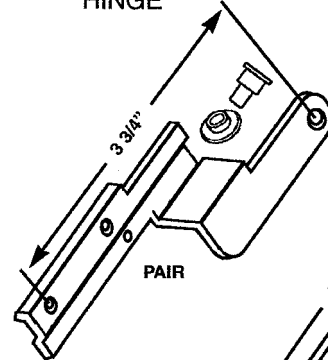

1C3
SECTION C
REV. 12/03

HINGES

AVH 69
BASS
W/VENT
HINGE

AVH 61
ABC

AVH 70
HINGE

AVH 4
STANLEY/CE
VENT HINGE

AVH 5
STANLEY/CE
VENT HINGE

AVH 63
OLD, OLD
MIAMI
HINGE

LH SHOWN

1/4-20 TAPPED HOLE

MANY OTHER STYLES AVAILABLE
CHECK WITH CUSTOMER SERVICE

IF IN DOUBT
ON ANY
PART SEND
SAMPLE FOR
IDENTIFICATION

HINGES