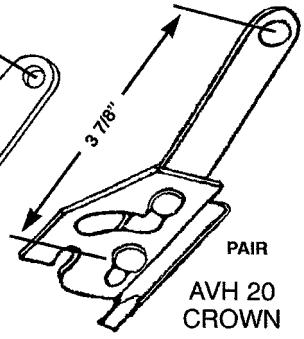

1C3
SECTION C
REV. 12/03

HINGES

AVH 69
BASS
W/VENT
HINGE

AVH 61
ABC

AVH 70
HINGE

AVH 4
STANLEY/CE
VENT HINGE

AVH 5
STANLEY/CE
VENT HINGE

AVH 63
OLD, OLD
MIAMI
HINGE

AVH 55
DURAL

AVH 20
CROWN

AVH 56
GA. PALM

AIR CONTROL/KELLER HARNESS ASSEMBLY

VENTS		
AWH 1	2 HIGH W/V	1
AWH 2	2 HIGH N/V	2
AWH 3	3 HIGH W/V	2
AWH 4	3 HIGH N/V	3
AWH 5	4 HIGH W/V	3
AWH 6	4 HIGH N/V	4
AWH 7	5 HIGH W/V	4
AWH 8	5 HIGH N/V	5
AWH 9	6 HIGH W/V	5
AWH 10	6 HIGH N/V	6

LH SHOWN

1/4-20 TAPPED HOLE

MANY OTHER STYLES AVAILABLE
CHECK WITH CUSTOMER SERVICE

IF IN DOUBT
ON ANY
PART SEND
SAMPLE FOR
IDENTIFICATION

HINGES