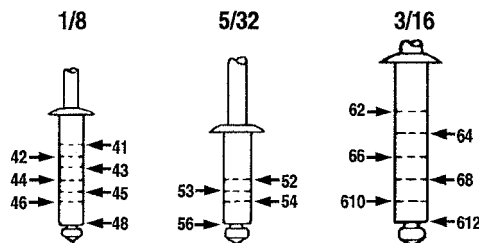

POP RIVETS

STOCK POP RIVETS
STANDARD
PACKS OF 100 • BULK
SPECIAL PRICING

FAS 701	#42
FAS 702	#44
FAS 703	#54
FAS 704	#64
FAS 705	#66
FAS 706	#43
FAS 707	#46
FAS 708	#56
FAS 709	#612

HOW TO MEASURE "POP" RIVETS

Superimpose your sample on the drawing with head, body and rivet diameter. Look for arrow where the end of the rivet body intercepts drawing. This gives the correct size number.

JALOUSIE CLIPS, SPRINGS & WEDGES

**#1
IN
SERVICE**

REPLACEMENT HARDWARE Mfg. Inc.

500 West 84th Street ♦ Hialeah ♦ Florida 33014 ♦ USA
305-558-5051 ♦ Fax: 305-557-5239 ♦ Toll Free: 1-800-780-5051
www.rhmfmg.com ♦ www.replacement-hardware.com

1G1
SECTION G
REV. 12/02