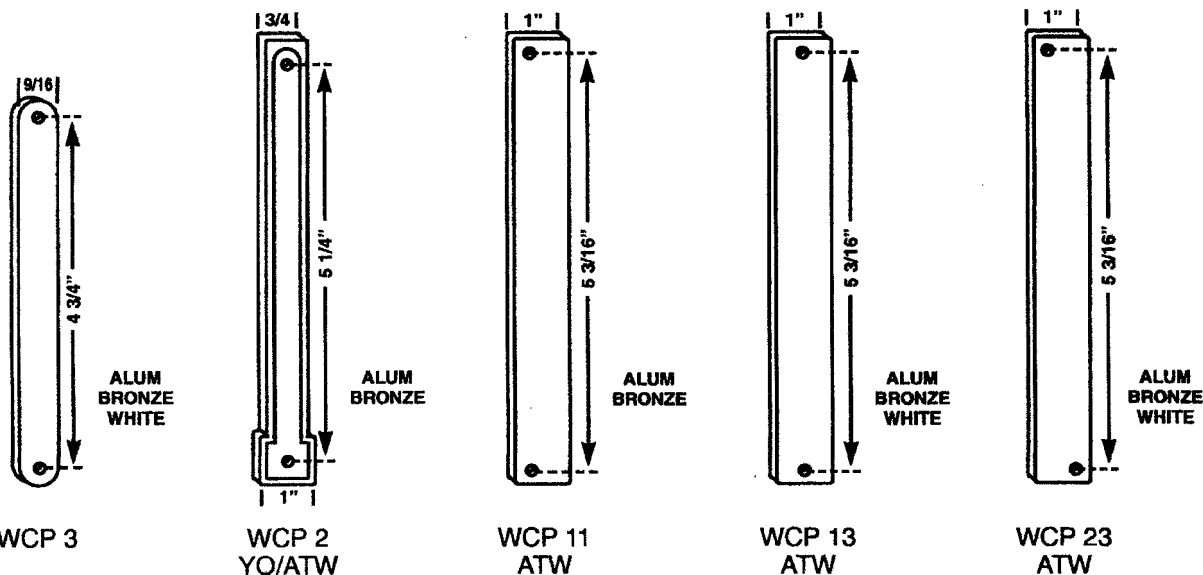

COVER PLATES

SHOWN ARE SOME OF THE STANDARD TYPES OF COVER PLATES

WE STOCK A WIDE VARIETY OF COVER PLATES, FOR JALOUSIE AND AWNING TYPE WINDOWS TO FIT ALL WINDOW MANUFACTURERS.

JALOUSIE LINKS & COVER PLATES

1G6
SECTION G
NEW 12/02

REPLACEMENT HARDWARE Mfg., Inc.

500 West 84th Street ♦ Hialeah ♦ Florida 33014 ♦ USA
305-558-5051 ♦ Fax: 305-557-5239 ♦ Toll Free: 1-800-780-5051
www.rhmf.com ♦ www.replacement-hardware.com

**#1
IN
SERVICE**