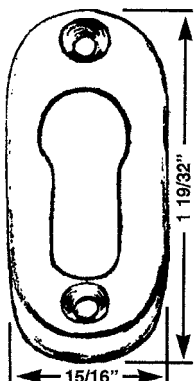

OVER-SILL WINDOW ACCESSORIES

WPA 85
POLE-EYE

WPA 114
CHAIN
WHEEL

WPA 91
POLE HOOK

WPA 92
POLE
HANGER

WPA 90
POLE RING

WPA 97
CAST ALUMINUM
WPA 97WB
WHITE BRONZE ALLOY
POLE HOOKS

WPA 98
POLE RING

WPA 115
EXTENSION

**IF IN DOUBT ON
ANY PART, SEND
SAMPLE FOR
IDENTIFICATION**

WPA 119
COUPLING

WPA 109
COLLETT
TM 700

WPA 81
HAT
BUSHING

WPA 83
.180 PLUG

WPA 84
.235 PLUG

WPA 88
1/2 " NYLON
SET SCREW