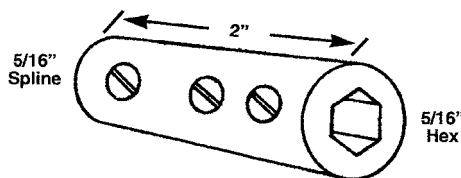

WPA 115
EXTENSION

**IF IN DOUBT ON
ANY PART, SEND
SAMPLE FOR
IDENTIFICATION**

WPA 119
COUPLING

WPA 109
COLLETT
TM 700

WPA 81
HAT
BUSHING

WPA 83
.180 PLUG

WPA 84
.235 PLUG

WPA 88
1/2 " NYLON
SET SCREW