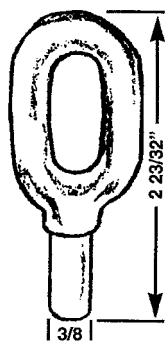

OVER-SILL WINDOW ACCESSORIES

WPA 85
POLE-EYE

WPA 114
CHAIN
WHEEL

WPA 91
POLE HOOK

WPA 92
POLE
HANGER

WPA 90
POLE RING

WPA 97
CAST ALUMINUM
WPA 97WB
WHITE BRONZE ALLOY
POLE HOOKS

WPA 98
POLE RING

WPA 115
EXTENSION

**IF IN DOUBT ON
ANY PART, SEND
SAMPLE FOR
IDENTIFICATION**

WPA 119
COUPLING

WPA 109
COLLETT
TM 700

WPA 81
HAT
BUSHING

WPA 83
.180 PLUG

WPA 84
.235 PLUG

WPA 88
1/2 " NYLON
SET SCREW