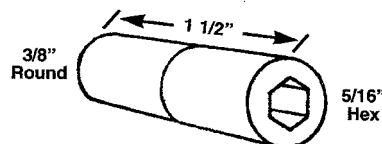

WPA 115
EXTENSION

**IF IN DOUBT ON
ANY PART, SEND
SAMPLE FOR
IDENTIFICATION**

WPA 119
COUPLING

WPA 109
COLLETT
TM 700

WPA 81
HAT
BUSHING

WPA 83
.180 PLUG

WPA 84
.235 PLUG

WPA 88
1/2 " NYLON
SET SCREW