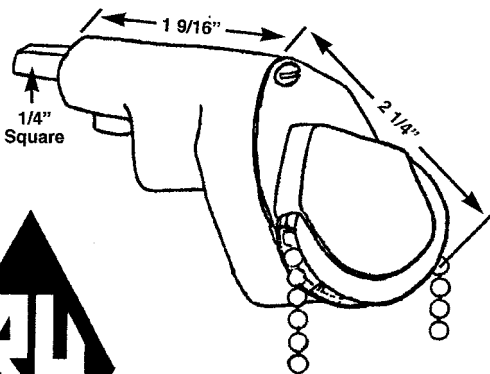

OVER-SILL WINDOW ACCESSORIES

WPA 85
POLE-EYE

WPA 114
CHAIN
WHEEL

WPA 91
POLE HOOK

WPA 92
POLE
HANGER

WPA 90
POLE RING

WPA 97
CAST ALUMINUM
WPA 97WB
WHITE BRONZE ALLOY
POLE HOOKS

WPA 98
POLE RING

WPA 115
EXTENSION

**IF IN DOUBT ON
ANY PART, SEND
SAMPLE FOR
IDENTIFICATION**

WPA 119
COUPLING

WPA 109
COLLETT
TM 700

WPA 81
HAT
BUSHING

WPA 83
.180 PLUG

WPA 84
.235 PLUG

WPA 88
1/2 " NYLON
SET SCREW