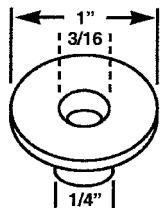

WPA 115
EXTENSION

**IF IN DOUBT ON
ANY PART, SEND
SAMPLE FOR
IDENTIFICATION**

WPA 119
COUPLING

WPA 109
COLLETT
TM 700

WPA 81
HAT
BUSHING

WPA 83
.180 PLUG

WPA 84
.235 PLUG

WPA 88
1/2 " NYLON
SET SCREW