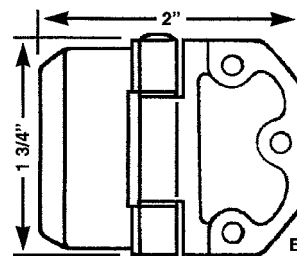

IF IN DOUBT  
ON ANY PART  
SEND  
SAMPLE FOR  
IDENTIFICATION

USED TO CONVERT  
METAL CASEMENT  
TO WOOD

WPA 67  
WOOD  
CASEMENT  
ANGLE  
ADAPTOR

CWH 19

CWH 12

CWH 17

BLACK  
FINISH

4A6  
SECTION A  
NEW 11/99