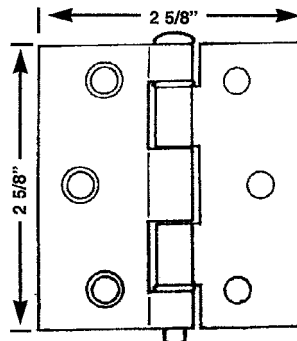

CASEMENT WINDOW ACCESSORIES

CASEMENT WINDOW ACCESSORIES

HINGES & ACCESSORIES

CWH 20  
5" STAINLESS  
STEEL

CWH 10  
WARE OLD PR

CWH 16  
CASEMENT

SDH 36

SDH 37