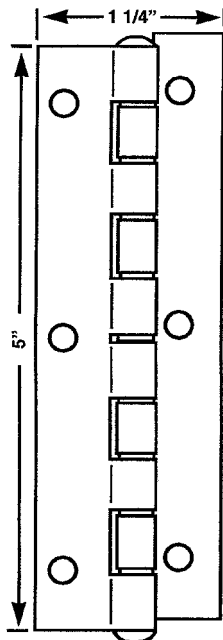

CASEMENT WINDOW ACCESSORIES

CASEMENT WINDOW ACCESSORIES

HINGES & ACCESSORIES

CWH 20
5" STAINLESS
STEEL