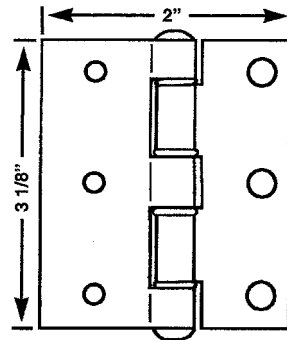

CWH 10
WARE OLD PR