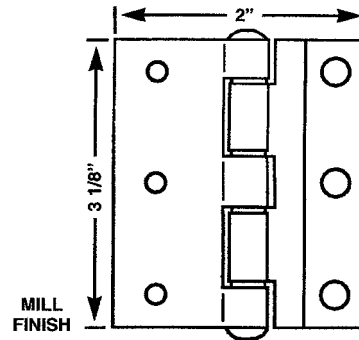

CASEMENT WINDOW ACCESSORIES

CASEMENT WINDOW ACCESSORIES

HINGES & ACCESSORIES

CWH 20  
5" STAINLESS  
STEEL

CWH 10  
WARE OLD PR

CWH 16  
CASEMENT

SDH 36

SDH 37