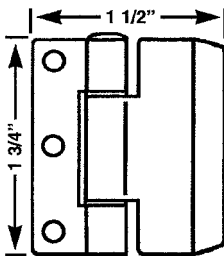

CASEMENT WINDOW ACCESSORIES

CASEMENT WINDOW ACCESSORIES

HINGES & ACCESSORIES

IF IN DOUBT
ON ANY PART
SEND
SAMPLE FOR
IDENTIFICATION

USED TO CONVERT
METAL CASEMENT
TO WOOD

WPA 67
WOOD
CASEMENT
ANGLE
ADAPTOR

CWH 19

BLACK
FINISH

4A6
SECTION A
NEW 11/99

REPLACEMENT HARDWARE Mfg., Inc.

500 West 84th Street ♦ Hialeah ♦ Florida 33014 ♦ USA
305-558-5051 ♦ Fax: 305-557-5239 ♦ Toll Free: 1-800-780-5051
e-mail: info@rhmfmg.com ♦ website: www.rhmfmg.com