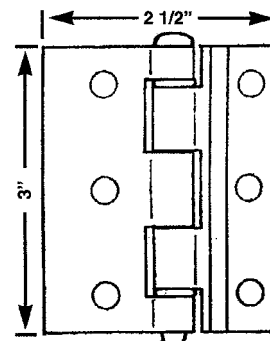

CASEMENT WINDOW ACCESSORIES

CASEMENT WINDOW ACCESSORIES

HINGES & ACCESSORIES

CWH 20  
5" STAINLESS  
STEEL

CWH 10  
WARE OLD PR

CWH 16  
CASEMENT

SDH 36

SDH 37