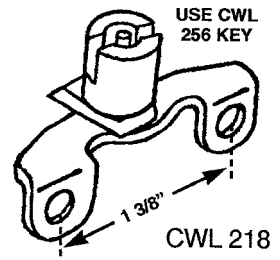

# SECURITY CUSTODIAL LOCKS

SECURITY CUSTODIAL LOCKS

### CONCEALED LOCKS - SINGLE POINT

PART #	A	B	C	D
CWL 95	1 3/8"	1/2"	27/64"	7/16"
CWL 204	1 3/8"	5/8"	23/64"	5/8"
CWL 218	1 3/8"	1/2"	7/16"	1/2"
CWL 252	1 3/8"	3/32"	27/64"	7/16"
CWL 257	1 1/2"	5/8"	1/2"	1"

### CUSTODIAL CAM HANDLES PROJECT IN

PART #	A	B	C
CWL 49	1 3/8"	5/8"	21/32"
CWL 251	1 3/8"	7/16"	5/8"
CWL 114	1 7/16"	7/16"	21/32"
CWL 230	1 3/8"	3/8"	5/8"

CWL 201-1/4  
1/4" HEX

	A	B
CWL 227	1 1/2"	7/8"
CWL 228	1 1/2"	5/8"
CWL 229	1 1/2"	.460"