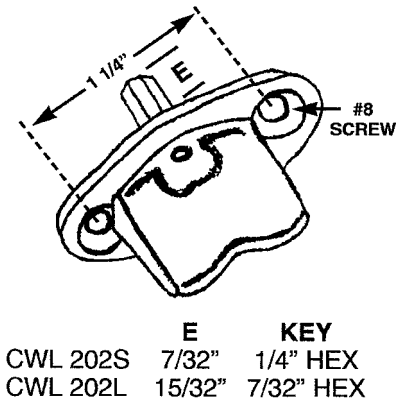

### CONCEALED LOCKS - SINGLE POINT

PART #	A	B	C	D
CWL 95	1 3/8"	1/2"	27/64"	7/16"
CWL 204	1 3/8"	5/8"	23/64"	5/8"
CWL 218	1 3/8"	1/2"	7/16"	1/2"
CWL 252	1 3/8"	3/32"	27/64"	7/16"
CWL 257	1 1/2"	5/8"	1/2"	1"

### CUSTODIAL CAM HANDLES PROJECT IN

PART #	A	B	C
CWL 49	1 3/8"	5/8"	21/32"
CWL 251	1 3/8"	7/16"	5/8"
CWL 114	1 7/16"	7/16"	21/32"
CWL 230	1 3/8"	3/8"	5/8"

CWL 201-1/4  
1/4" HEX

	A	B
CWL 227	1 1/2"	7/8"
CWL 228	1 1/2"	5/8"
CWL 229	1 1/2"	.460"

# CUSTODIAL LOCKS

**OPERATED BY KEY HANDLE**  
**MANY TYPES AVAILABLE TO REPLACE STANDARD HANDLES**

PART #	PROJECT OUT		
	A	B	C
CWL 52	1 3/8"	9/32"	1 3/32"
CWL 92	1 3/8"	5/16"	11/16"
CWL 124	1 3/8"	5/16"	11/16"
CWL 219	1 7/16"	5/16"	3/4"