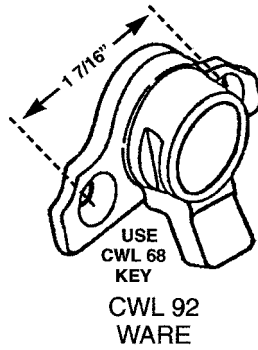

### CONCEALED LOCKS - SINGLE POINT

PART #	A	B	C	D
CWL 95	1 3/8"	1/2"	27/64"	7/16"
CWL 204	1 3/8"	5/8"	23/64"	5/8"
CWL 218	1 3/8"	1/2"	7/16"	1/2"
CWL 252	1 3/8"	3/32"	27/64"	7/16"
CWL 257	1 1/2"	5/8"	1/2"	1"

### CUSTODIAL CAM HANDLES PROJECT IN

PART #	A	B	C
CWL 49	1 3/8"	5/8"	21/32"
CWL 251	1 3/8"	7/16"	5/8"
CWL 114	1 7/16"	7/16"	21/32"
CWL 230	1 3/8"	3/8"	5/8"

CWL 201-1/4  
1/4" HEX

	A	B
CWL 227	1 1/2"	7/8"
CWL 228	1 1/2"	5/8"
CWL 229	1 1/2"	.460"

# CUSTODIAL LOCKS

**OPERATED BY KEY HANDLE**  
**MANY TYPES AVAILABLE TO REPLACE STANDARD HANDLES**

PART #	PROJECT OUT		
	A	B	C
CWL 52	1 3/8"	9/32"	1 3/32"
CWL 92	1 3/8"	5/16"	11/16"
CWL 124	1 3/8"	5/16"	11/16"
CWL 219	1 7/16"	5/16"	3/4"