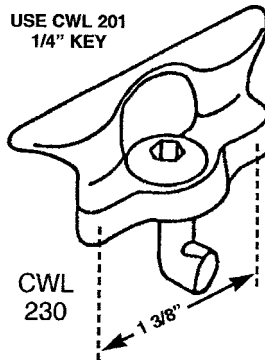

### CONCEALED LOCKS - SINGLE POINT

PART #	A	B	C	D
CWL 95	1 3/8"	1/2"	27/64"	7/16"
CWL 204	1 3/8"	5/8"	23/64"	5/8"
CWL 218	1 3/8"	1/2"	7/16"	1/2"
CWL 252	1 3/8"	3/32"	27/64"	7/16"
CWL 257	1 1/2"	5/8"	1/2"	1"

### CUSTODIAL CAM HANDLES PROJECT IN

PART #	A	B	C
CWL 49	1 3/8"	5/8"	21/32"
CWL 251	1 3/8"	7/16"	5/8"
CWL 114	1 7/16"	7/16"	21/32"
CWL 230	1 3/8"	3/8"	5/8"

CWL 201-1/4  
1/4" HEX

	A	B
CWL 227	1 1/2"	7/8"
CWL 228	1 1/2"	5/8"
CWL 229	1 1/2"	.460"