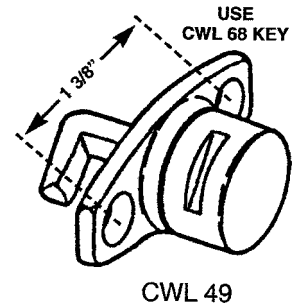

### CONCEALED LOCKS - SINGLE POINT

PART #	A	B	C	D
CWL 95	1 3/8"	1/2"	27/64"	7/16"
CWL 204	1 3/8"	5/8"	23/64"	5/8"
CWL 218	1 3/8"	1/2"	7/16"	1/2"
CWL 252	1 3/8"	3/32"	27/64"	7/16"
CWL 257	1 1/2"	5/8"	1/2"	1"

### CUSTODIAL CAM HANDLES PROJECT IN

PART #	A	B	C
CWL 49	1 3/8"	5/8"	21/32"
CWL 251	1 3/8"	7/16"	5/8"
CWL 114	1 7/16"	7/16"	21/32"
CWL 230	1 3/8"	3/8"	5/8"

CWL 201-1/4  
1/4" HEX

	A	B
CWL 227	1 1/2"	7/8"
CWL 228	1 1/2"	5/8"
CWL 229	1 1/2"	.460"