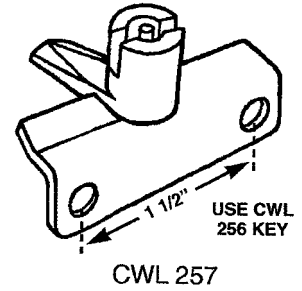

# SECURITY CUSTODIAL LOCKS

SECURITY CUSTODIAL LOCKS

### CONCEALED LOCKS - SINGLE POINT

PART #	A	B	C	D
CWL 95	1 3/8"	1/2"	27/64"	7/16"
CWL 204	1 3/8"	5/8"	23/64"	5/8"
CWL 218	1 3/8"	1/2"	7/16"	1/2"
CWL 252	1 3/8"	3/32"	27/64"	7/16"
CWL 257	1 1/2"	5/8"	1/2"	1"

### CUSTODIAL CAM HANDLES PROJECT IN

PART #	A	B	C
CWL 49	1 3/8"	5/8"	21/32"
CWL 251	1 3/8"	7/16"	5/8"
CWL 114	1 7/16"	7/16"	21/32"
CWL 230	1 3/8"	3/8"	5/8"

CWL 201-1/4  
1/4" HEX

	A	B
CWL 227	1 1/2"	7/8"
CWL 228	1 1/2"	5/8"
CWL 229	1 1/2"	.460"