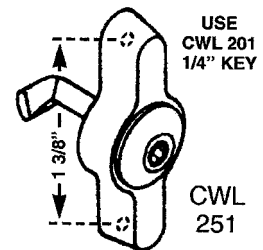

### CONCEALED LOCKS - SINGLE POINT

PART #	A	B	C	D
CWL 95	1 3/8"	1/2"	27/64"	7/16"
CWL 204	1 3/8"	5/8"	23/64"	5/8"
CWL 218	1 3/8"	1/2"	7/16"	1/2"
CWL 252	1 3/8"	3/32"	27/64"	7/16"
CWL 257	1 1/2"	5/8"	1/2"	1"

### CUSTODIAL CAM HANDLES PROJECT IN

PART #	A	B	C
CWL 49	1 3/8"	5/8"	21/32"
CWL 251	1 3/8"	7/16"	5/8"
CWL 114	1 7/16"	7/16"	21/32"
CWL 230	1 3/8"	3/8"	5/8"

CWL 201-1/4  
1/4" HEX

	A	B
CWL 227	1 1/2"	7/8"
CWL 228	1 1/2"	5/8"
CWL 229	1 1/2"	.460"