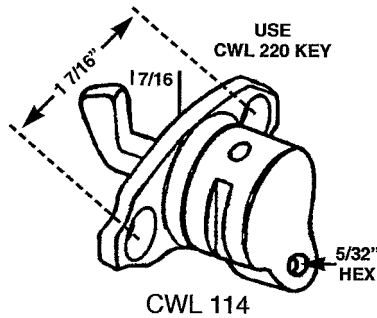

### CONCEALED LOCKS - SINGLE POINT

PART #	A	B	C	D
CWL 95	1 3/8"	1/2"	27/64"	7/16"
CWL 204	1 3/8"	5/8"	23/64"	5/8"
CWL 218	1 3/8"	1/2"	7/16"	1/2"
CWL 252	1 3/8"	3/32"	27/64"	7/16"
CWL 257	1 1/2"	5/8"	1/2"	1"

### CUSTODIAL CAM HANDLES PROJECT IN

PART #	A	B	C
CWL 49	1 3/8"	5/8"	21/32"
CWL 251	1 3/8"	7/16"	5/8"
CWL 114	1 7/16"	7/16"	21/32"
CWL 230	1 3/8"	3/8"	5/8"

CWL 201-1/4  
1/4" HEX

	A	B
CWL 227	1 1/2"	7/8"
CWL 228	1 1/2"	5/8"
CWL 229	1 1/2"	.460"