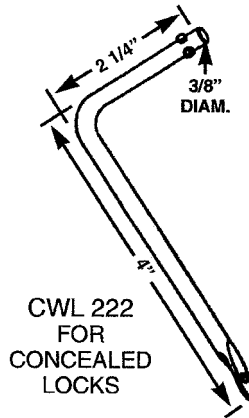

### CONCEALED LOCKS - SINGLE POINT

PART #	A	B	C	D
CWL 95	1 3/8"	1/2"	27/64"	7/16"
CWL 204	1 3/8"	5/8"	23/64"	5/8"
CWL 218	1 3/8"	1/2"	7/16"	1/2"
CWL 252	1 3/8"	3/32"	27/64"	7/16"
CWL 257	1 1/2"	5/8"	1/2"	1"

### CUSTODIAL CAM HANDLES PROJECT IN

PART #	A	B	C
CWL 49	1 3/8"	5/8"	21/32"
CWL 251	1 3/8"	7/16"	5/8"
CWL 114	1 7/16"	7/16"	21/32"
CWL 230	1 3/8"	3/8"	5/8"

CWL 201-1/4  
1/4" HEX

	A	B
CWL 227	1 1/2"	7/8"
CWL 228	1 1/2"	5/8"
CWL 229	1 1/2"	.460"

# CUSTODIAL LOCKS

**OPERATED BY KEY HANDLE**  
**MANY TYPES AVAILABLE TO REPLACE STANDARD HANDLES**

PART #	PROJECT OUT		
	A	B	C
CWL 52	1 3/8"	9/32"	1 3/32"
CWL 92	1 3/8"	5/16"	11/16"
CWL 124	1 3/8"	5/16"	11/16"
CWL 219	1 7/16"	5/16"	3/4"