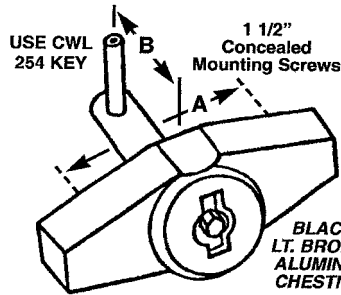

### CONCEALED LOCKS - SINGLE POINT

PART #	A	B	C	D
CWL 95	1 3/8"	1/2"	27/64"	7/16"
CWL 204	1 3/8"	5/8"	23/64"	5/8"
CWL 218	1 3/8"	1/2"	7/16"	1/2"
CWL 252	1 3/8"	3/32"	27/64"	7/16"
CWL 257	1 1/2"	5/8"	1/2"	1"

### CUSTODIAL CAM HANDLES PROJECT IN

PART #	A	B	C
CWL 49	1 3/8"	5/8"	21/32"
CWL 251	1 3/8"	7/16"	5/8"
CWL 114	1 7/16"	7/16"	21/32"
CWL 230	1 3/8"	3/8"	5/8"

CWL 201-1/4  
1/4" HEX

	A	B
CWL 227	1 1/2"	7/8"
CWL 228	1 1/2"	5/8"
CWL 229	1 1/2"	.460"