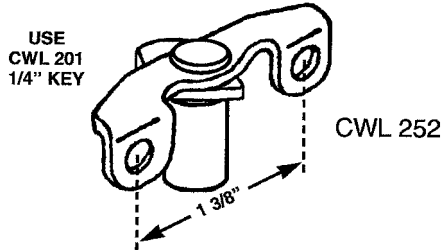

### CONCEALED LOCKS - SINGLE POINT

PART #	A	B	C	D
CWL 95	1 3/8"	1/2"	27/64"	7/16"
CWL 204	1 3/8"	5/8"	23/64"	5/8"
CWL 218	1 3/8"	1/2"	7/16"	1/2"
CWL 252	1 3/8"	3/32"	27/64"	7/16"
CWL 257	1 1/2"	5/8"	1/2"	1"

### CUSTODIAL CAM HANDLES PROJECT IN

PART #	A	B	C
CWL 49	1 3/8"	5/8"	21/32"
CWL 251	1 3/8"	7/16"	5/8"
CWL 114	1 7/16"	7/16"	21/32"
CWL 230	1 3/8"	3/8"	5/8"

CWL 201-1/4  
1/4" HEX

	A	B
CWL 227	1 1/2"	7/8"
CWL 228	1 1/2"	5/8"
CWL 229	1 1/2"	.460"