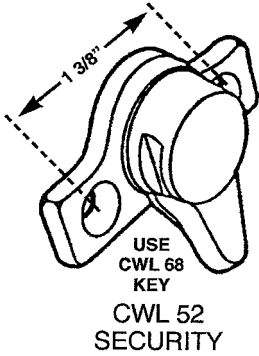

### CONCEALED LOCKS - SINGLE POINT

PART #	A	B	C	D
CWL 95	1 3/8"	1/2"	27/64"	7/16"
CWL 204	1 3/8"	5/8"	23/64"	5/8"
CWL 218	1 3/8"	1/2"	7/16"	1/2"
CWL 252	1 3/8"	3/32"	27/64"	7/16"
CWL 257	1 1/2"	5/8"	1/2"	1"

### CUSTODIAL CAM HANDLES PROJECT IN

PART #	A	B	C
CWL 49	1 3/8"	5/8"	21/32"
CWL 251	1 3/8"	7/16"	5/8"
CWL 114	1 7/16"	7/16"	21/32"
CWL 230	1 3/8"	3/8"	5/8"

CWL 201-1/4  
1/4" HEX

	A	B
CWL 227	1 1/2"	7/8"
CWL 228	1 1/2"	5/8"
CWL 229	1 1/2"	.460"

# CUSTODIAL LOCKS

**OPERATED BY KEY HANDLE**  
**MANY TYPES AVAILABLE TO REPLACE STANDARD HANDLES**

PART #	PROJECT OUT		
	A	B	C
CWL 52	1 3/8"	9/32"	1 3/32"
CWL 92	1 3/8"	5/16"	11/16"
CWL 124	1 3/8"	5/16"	11/16"
CWL 219	1 7/16"	5/16"	3/4"