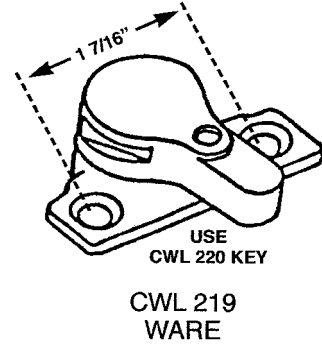

### CONCEALED LOCKS - SINGLE POINT

PART #	A	B	C	D
CWL 95	1 3/8"	1/2"	27/64"	7/16"
CWL 204	1 3/8"	5/8"	23/64"	5/8"
CWL 218	1 3/8"	1/2"	7/16"	1/2"
CWL 252	1 3/8"	3/32"	27/64"	7/16"
CWL 257	1 1/2"	5/8"	1/2"	1"

### CUSTODIAL CAM HANDLES PROJECT IN

PART #	A	B	C
CWL 49	1 3/8"	5/8"	21/32"
CWL 251	1 3/8"	7/16"	5/8"
CWL 114	1 7/16"	7/16"	21/32"
CWL 230	1 3/8"	3/8"	5/8"

CWL 201-1/4  
1/4" HEX

	A	B
CWL 227	1 1/2"	7/8"
CWL 228	1 1/2"	5/8"
CWL 229	1 1/2"	.460"

# CUSTODIAL LOCKS

**OPERATED BY KEY HANDLE**  
**MANY TYPES AVAILABLE TO REPLACE STANDARD HANDLES**

PART #	PROJECT OUT		
	A	B	C
CWL 52	1 3/8"	9/32"	1 3/32"
CWL 92	1 3/8"	5/16"	11/16"
CWL 124	1 3/8"	5/16"	11/16"
CWL 219	1 7/16"	5/16"	3/4"