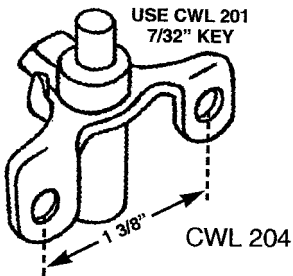

# SECURITY CUSTODIAL LOCKS

SECURITY CUSTODIAL LOCKS

### CONCEALED LOCKS - SINGLE POINT

PART #	A	B	C	D
CWL 95	1 3/8"	1/2"	27/64"	7/16"
CWL 204	1 3/8"	5/8"	23/64"	5/8"
CWL 218	1 3/8"	1/2"	7/16"	1/2"
CWL 252	1 3/8"	3/32"	27/64"	7/16"
CWL 257	1 1/2"	5/8"	1/2"	1"

### CUSTODIAL CAM HANDLES PROJECT IN

PART #	A	B	C
CWL 49	1 3/8"	5/8"	21/32"
CWL 251	1 3/8"	7/16"	5/8"
CWL 114	1 7/16"	7/16"	21/32"
CWL 230	1 3/8"	3/8"	5/8"

CWL 201-1/4  
1/4" HEX

	A	B
CWL 227	1 1/2"	7/8"
CWL 228	1 1/2"	5/8"
CWL 229	1 1/2"	.460"