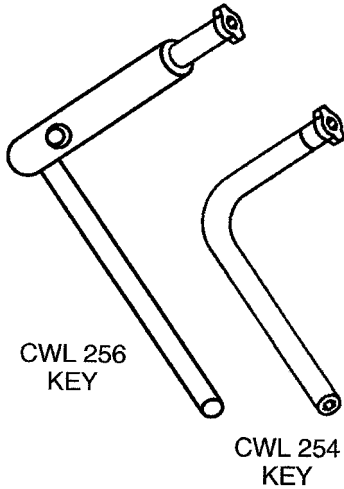

# SECURITY CUSTODIAL LOCKS

SECURITY CUSTODIAL LOCKS

### CONCEALED LOCKS - SINGLE POINT

PART #	A	B	C	D
CWL 95	1 3/8"	1/2"	27/64"	7/16"
CWL 204	1 3/8"	5/8"	23/64"	5/8"
CWL 218	1 3/8"	1/2"	7/16"	1/2"
CWL 252	1 3/8"	3/32"	27/64"	7/16"
CWL 257	1 1/2"	5/8"	1/2"	1"

### CUSTODIAL CAM HANDLES PROJECT IN

PART #	A	B	C
CWL 49	1 3/8"	5/8"	21/32"
CWL 251	1 3/8"	7/16"	5/8"
CWL 114	1 7/16"	7/16"	21/32"
CWL 230	1 3/8"	3/8"	5/8"

CWL 201-1/4  
1/4" HEX

	A	B
CWL 227	1 1/2"	7/8"
CWL 228	1 1/2"	5/8"
CWL 229	1 1/2"	.460"

# CUSTODIAL LOCKS

**OPERATED BY KEY HANDLE**  
**MANY TYPES AVAILABLE TO REPLACE STANDARD HANDLES**

PART #	PROJECT OUT		
	A	B	C
CWL 52	1 3/8"	9/32"	1 3/32"
CWL 92	1 3/8"	5/16"	11/16"
CWL 124	1 3/8"	5/16"	11/16"
CWL 219	1 7/16"	5/16"	3/4"