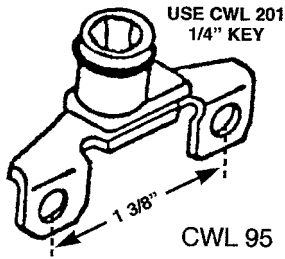

# SECURITY CUSTODIAL LOCKS

SECURITY CUSTODIAL LOCKS

### CONCEALED LOCKS - SINGLE POINT

PART #	A	B	C	D
CWL 95	1 3/8"	1/2"	27/64"	7/16"
CWL 204	1 3/8"	5/8"	23/64"	5/8"
CWL 218	1 3/8"	1/2"	7/16"	1/2"
CWL 252	1 3/8"	3/32"	27/64"	7/16"
CWL 257	1 1/2"	5/8"	1/2"	1"

### CUSTODIAL CAM HANDLES PROJECT IN

PART #	A	B	C
CWL 49	1 3/8"	5/8"	21/32"
CWL 251	1 3/8"	7/16"	5/8"
CWL 114	1 7/16"	7/16"	21/32"
CWL 230	1 3/8"	3/8"	5/8"

CWL 201-1/4  
1/4" HEX

	A	B
CWL 227	1 1/2"	7/8"
CWL 228	1 1/2"	5/8"
CWL 229	1 1/2"	.460"