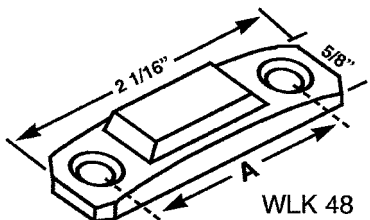

4C1
SECTION C
 NEW 11/99

KEEPERS

KEEPERS

WLK 43
TAPERED
STRIKE

WLK 20
WEDGE
KEEPER

WLK 24
WARE
KEEPER

HOOK KEEPERS

	A	B
WLK 35	1 3/8"	5/8"
WLK 44	1 3/8"	11/16"
WLK 99	1 7/16"	1/2"

**IF IN DOUBT
ON ANY PART
SEND SAMPLE FOR
IDENTIFICATION**

WLK 98

WLK 48
STRIKE

		A
WLK 48	INLINE	1 1/2"
WLK 49	OFFSET	1 1/2"
WLK 50	INLINE	1 3/8"
WLK 51	OFFSET	1 3/8"

*Supplied with 7/32" (A) Insert
Others Available*