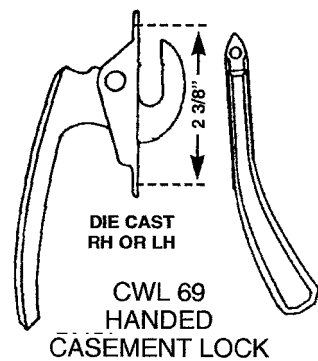

CASEMENT LATCHES

IF IN DOUBT ON ANY PART SEND SAMPLE FOR IDENTIFICATION

WE ARE CONSTANTLY ADDING ADDITIONAL ITEMS TO SERVE YOU BETTER.

REPLACEMENT HARDWARE Mfg., Inc.

500 West 84th Street ♦ Hialeah ♦ Florida 33014 ♦ USA
 305-558-5051 ♦ Fax: 305-557-5239 ♦ Toll Free: 1-800-780-5051
 e-mail: info@rhmf.com ♦ website: www.rhmf.com

4B1 SECTION B
 NEW 11/99

CASEMENT LATCHES

SPECIAL LATCHES • ACCESSORIES • CASEMENT KEEPERS

SPECIAL LATCHES

CWL 211

CWL 210
EMERGENCY
LATCH

CWL 217
EXPLOSION
LATCH

CWL 119
EXPLOSION LATCH

ACCESSORIES

WPA 85
POLE EYE

WPA 86
HOOK

WPA 90
POLE RING

WPA 98
POLE RING

WPA 92
POLE HANGER

WPA 91
POLE HOOK

POLE
HOOK
WPA 97 - CAST ALUM.
WPA 97WB
WHITE BRONZE ALLOY