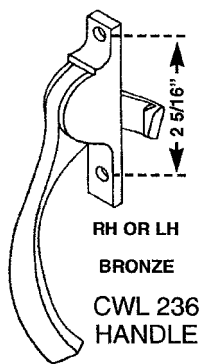

CASEMENT LATCHES

IF IN DOUBT ON ANY PART SEND SAMPLE FOR IDENTIFICATION

WE ARE CONSTANTLY ADDING ADDITIONAL ITEMS TO SERVE YOU BETTER.

REPLACEMENT HARDWARE Mfg., Inc.

500 West 84th Street ♦ Hialeah ♦ Florida 33014 ♦ USA
 305-558-5051 ♦ Fax: 305-557-5239 ♦ Toll Free: 1-800-780-5051
 e-mail: info@rhmf.com ♦ website: www.rhmf.com

4B1 SECTION B
 NEW 11/99

CASEMENT LATCHES

SPECIAL LATCHES • ACCESSORIES • CASEMENT KEEPERS

SPECIAL LATCHES

CWL 211

CWL 210
EMERGENCY
LATCH

CWL 217
EXPLOSION
LATCH

CWL 119
EXPLOSION LATCH

ACCESSORIES

WPA 85
POLE EYE

WPA 86
HOOK

WPA 90
POLE RING

WPA 98
POLE RING

WPA 92
POLE HANGER

WPA 91
POLE HOOK

POLE
HOOK
WPA 97 - CAST ALUM.
WPA 97WB
WHITE BRONZE ALLOY

RH
OR LH
CWL 116

CWL 237

CWL 237P
POLE EYE

BRONZE
CWL 231

DK. BRONZE
CWL 242

BRONZE
RH OR LH
CWL 233

IF IN DOUBT ON ANY PART -- SEND SAMPLE FOR IDENTIFICATION

4B2
SECTION B
NEW 11/99