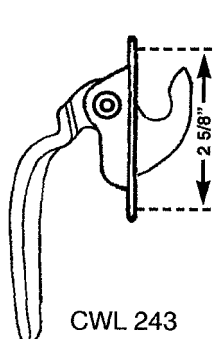

CASEMENT LATCHES

IF IN DOUBT ON ANY PART SEND SAMPLE FOR IDENTIFICATION

WE ARE CONSTANTLY ADDING ADDITIONAL ITEMS TO SERVE YOU BETTER.

REPLACEMENT HARDWARE Mfg., Inc.

500 West 84th Street ♦ Hialeah ♦ Florida 33014 ♦ USA
 305-558-5051 ♦ Fax: 305-557-5239 ♦ Toll Free: 1-800-780-5051
 e-mail: info@rhmf.com ♦ website: www.rhmf.com

4B1 SECTION B
 NEW 11/99

CASEMENT LATCHES

SPECIAL LATCHES • ACCESSORIES • CASEMENT KEEPERS

SPECIAL LATCHES

CWL 211

CWL 210
EMERGENCY
LATCH

CWL 217
EXPLOSION
LATCH

CWL 119
EXPLOSION LATCH

CWL 41
FENESTRA

RH OR LH
CWL 16
FENESTRA

STAMPED
STEEL
CWL 258
HANDLE

RH OR LH
CWL 3
HOPE 91

ALUM
BRONZE
CWL 4

CWL 115

CWL 239

BRONZE
CWL 232

RH
OR LH
CWL 116

CWL 237

CWL 237P
POLE EYE

BRONZE
CWL 231

DK. BRONZE
CWL 242

BRONZE
RH OR LH
CWL 233

IF IN DOUBT ON ANY PART -- SEND SAMPLE FOR IDENTIFICATION

4B2
SECTION B
NEW 11/99