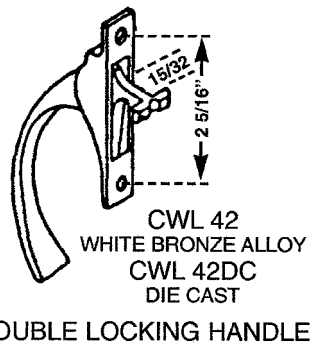

CASEMENT LATCHES

IF IN DOUBT ON ANY PART SEND SAMPLE FOR IDENTIFICATION

WE ARE CONSTANTLY ADDING ADDITIONAL ITEMS TO SERVE YOU BETTER.

REPLACEMENT HARDWARE Mfg., Inc.

500 West 84th Street ♦ Hialeah ♦ Florida 33014 ♦ USA
 305-558-5051 ♦ Fax: 305-557-5239 ♦ Toll Free: 1-800-780-5051
 e-mail: info@rhmf.com ♦ website: www.rhmf.com

CWL 41
FENESTRA

RH OR LH
CWL 16
FENESTRA

STAMPED
STEEL
CWL 258
HANDLE

RH OR LH
CWL 3
HOPE 91

ALUM
BRONZE
CWL 4

CWL 115

CWL 239

BRONZE
CWL 232