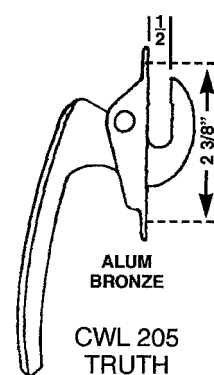

CASEMENT LATCHES

IF IN DOUBT ON ANY PART SEND SAMPLE FOR IDENTIFICATION

WE ARE CONSTANTLY ADDING ADDITIONAL ITEMS TO SERVE YOU BETTER.

REPLACEMENT HARDWARE Mfg., Inc.

500 West 84th Street ♦ Hialeah ♦ Florida 33014 ♦ USA
 305-558-5051 ♦ Fax: 305-557-5239 ♦ Toll Free: 1-800-780-5051
 e-mail: info@rhmf.com ♦ website: www.rhmf.com