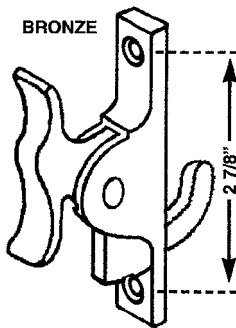

500 West 84th Street ♦ Hialeah ♦ Florida 33014 ♦ USA
305-558-5051 ♦ Fax: 305-557-5239 ♦ Toll Free: 1-800-780-5051
e-mail: info@rhmf.com ♦ website: www.rhmf.com

CASEMENT LATCHES

CASEMENT LATCHES

RH OR LH
CWL 234
HOPE

CWL 41
FENESTRA

RH OR LH
CWL 16
FENESTRA

STAMPED
STEEL
CWL 258
HANDLE

RH OR LH
CWL 3
HOPE 91

ALUM
BRONZE
CWL 4

CWL 115

CWL 239

BRONZE
CWL 232

RH
OR LH
CWL 116

CWL 237

CWL 237P
POLE EYE

BRONZE
CWL 231

DK. BRONZE
CWL 242

BRONZE
RH OR LH
CWL 233

IF IN DOUBT ON ANY PART -- SEND SAMPLE FOR IDENTIFICATION

4B2
SECTION B
NEW 11/99