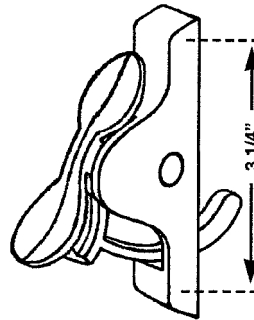

500 West 84th Street ♦ Hialeah ♦ Florida 33014 ♦ USA
305-558-5051 ♦ Fax: 305-557-5239 ♦ Toll Free: 1-800-780-5051
e-mail: info@rhmf.com ♦ website: www.rhmf.com

CASEMENT LATCHES

CASEMENT LATCHES

RH OR LH
CWL 234
HOPE

CWL 41
FENESTRA

RH OR LH
CWL 16
FENESTRA

STAMPED
STEEL
CWL 258
HANDLE

RH OR LH
CWL 3
HOPE 91

ALUM
BRONZE
CWL 4

CWL 115

CWL 239

BRONZE
CWL 232

RH
OR LH
CWL 116

CWL 237

CWL 237P
POLE EYE

BRONZE
CWL 231

DK. BRONZE
CWL 242

BRONZE
RH OR LH
CWL 233

IF IN DOUBT ON ANY PART -- SEND SAMPLE FOR IDENTIFICATION

4B2
SECTION B
NEW 11/99