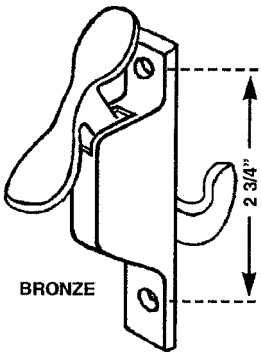

500 West 84th Street ♦ Hialeah ♦ Florida 33014 ♦ USA
305-558-5051 ♦ Fax: 305-557-5239 ♦ Toll Free: 1-800-780-5051
e-mail: info@rhmf.com ♦ website: www.rhmf.com

CASEMENT LATCHES

CASEMENT LATCHES

RH OR LH
CWL 234
HOPE

CWL 41
FENESTRA

RH OR LH
CWL 16
FENESTRA

STAMPED
STEEL
CWL 258
HANDLE

RH OR LH
CWL 3
HOPE 91

ALUM
BRONZE
CWL 4

CWL 115

CWL 239

BRONZE
CWL 232