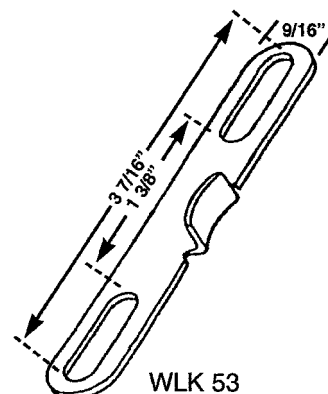

ACCESSORIES

WPA 85
POLE EYE

WPA 86
HOOK

WPA 90
POLE RING

WPA 98
POLE RING

WPA 92
POLE HANGER

WPA 91
POLE HOOK

POLE
HOOK
WPA 97 - CAST ALUM.
WPA 97WB
WHITE BRONZE ALLOY

WPA 22
POLE RING

CASEMENT KEEPERS

WLK 1

WLK 59

WLK 74

WLK 53

4B10
SECTION B
NEW 11/99

REPLACEMENT HARDWARE Mfg., Inc.

500 West 84th Street ♦ Hialeah ♦ Florida 33014 ♦ USA
305-558-5051 ♦ Fax: 305-557-5239 ♦ Toll Free: 1-800-780-5051
e-mail: info@rhmf.com ♦ website: www.rhmf.com

CASEMENT LATCHES

CASEMENT LATCHES

RH OR LH
CWL 234
HOPE