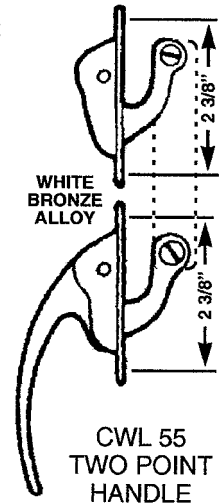

CASEMENT LATCHES

IF IN DOUBT ON ANY PART SEND SAMPLE FOR IDENTIFICATION

WE ARE CONSTANTLY ADDING ADDITIONAL ITEMS TO SERVE YOU BETTER.

REPLACEMENT HARDWARE Mfg., Inc.

500 West 84th Street ♦ Hialeah ♦ Florida 33014 ♦ USA
 305-558-5051 ♦ Fax: 305-557-5239 ♦ Toll Free: 1-800-780-5051
 e-mail: info@rhmf.com ♦ website: www.rhmf.com

ACCESSORIES

WPA 85
POLE EYE

WPA 86
HOOK

WPA 90
POLE RING

WPA 98
POLE RING

WPA 92
POLE HANGER

WPA 91
POLE HOOK

POLE
HOOK
WPA 97 - CAST ALUM.
WPA 97WB
WHITE BRONZE ALLOY

CWL 41
FENESTRA

RH OR LH
CWL 16
FENESTRA

STAMPED
STEEL
CWL 258
HANDLE

RH OR LH
CWL 3
HOPE 91

ALUM
BRONZE
CWL 4

CWL 115

CWL 239

BRONZE
CWL 232

RH
OR LH
CWL 116

CWL 237

CWL 237P
POLE EYE

BRONZE
CWL 231

DK. BRONZE
CWL 242

BRONZE
RH OR LH
CWL 233

IF IN DOUBT ON ANY PART -- SEND SAMPLE FOR IDENTIFICATION

4B2
SECTION B
NEW 11/99