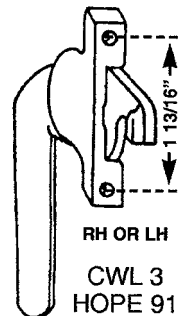

WPA 22
POLE RING

CASEMENT KEEPERS

WLK 1

WLK 59

WLK 74

WLK 53

4B10
SECTION B
NEW 11/99

REPLACEMENT HARDWARE Mfg., Inc.

500 West 84th Street ♦ Hialeah ♦ Florida 33014 ♦ USA
305-558-5051 ♦ Fax: 305-557-5239 ♦ Toll Free: 1-800-780-5051
e-mail: info@rhmf.com ♦ website: www.rhmf.com

CASEMENT LATCHES

CASEMENT LATCHES

RH OR LH
CWL 234
HOPE

CWL 41
FENESTRA

RH OR LH
CWL 16
FENESTRA

STAMPED
STEEL
CWL 258
HANDLE

RH OR LH
CWL 3
HOPE 91

ALUM
BRONZE
CWL 4

CWL 115

CWL 239

BRONZE
CWL 232