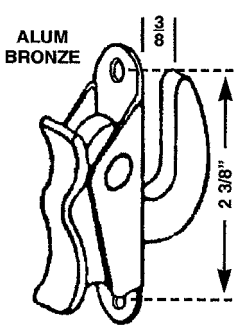

500 West 84th Street ♦ Hialeah ♦ Florida 33014 ♦ USA
305-558-5051 ♦ Fax: 305-557-5239 ♦ Toll Free: 1-800-780-5051
e-mail: info@rhmf.com ♦ website: www.rhmf.com

CASEMENT LATCHES

CASEMENT LATCHES

RH OR LH
CWL 234
HOPE

CWL 41
FENESTRA

RH OR LH
CWL 16
FENESTRA

STAMPED
STEEL
CWL 258
HANDLE

RH OR LH
CWL 3
HOPE 91

ALUM
BRONZE
CWL 4

CWL 115

CWL 239

BRONZE
CWL 232

RH
OR LH
CWL 116

CWL 237

CWL 237P
POLE EYE

BRONZE
CWL 231

DK. BRONZE
CWL 242

BRONZE
RH OR LH
CWL 233

IF IN DOUBT ON ANY PART -- SEND SAMPLE FOR IDENTIFICATION

4B2
SECTION B
NEW 11/99