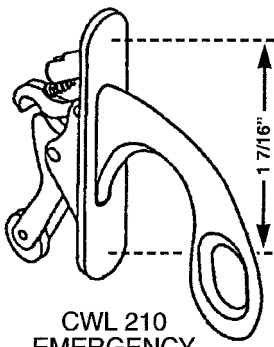

4B1 SECTION B
 NEW 11/99

CASEMENT LATCHES

SPECIAL LATCHES • ACCESSORIES • CASEMENT KEEPERS

SPECIAL LATCHES

CWL 211

CWL 210
EMERGENCY
LATCH

CWL 217
EXPLOSION
LATCH

CWL 119
EXPLOSION LATCH

ACCESSORIES

WPA 85
POLE EYE

WPA 86
HOOK

WPA 90
POLE RING

WPA 98
POLE RING

WPA 92
POLE HANGER

WPA 91
POLE HOOK

POLE
HOOK
WPA 97 - CAST ALUM.
WPA 97WB
WHITE BRONZE ALLOY