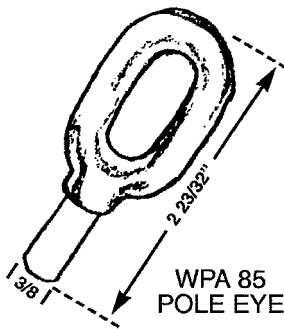

4B1 SECTION B
 NEW 11/99

CASEMENT LATCHES

SPECIAL LATCHES • ACCESSORIES • CASEMENT KEEPERS

SPECIAL LATCHES

CWL 211

CWL 210
EMERGENCY
LATCH

CWL 217
EXPLOSION
LATCH

CWL 119
EXPLOSION LATCH

ACCESSORIES

WPA 85
POLE EYE

WPA 86
HOOK

WPA 90
POLE RING

WPA 98
POLE RING

WPA 92
POLE HANGER

WPA 91
POLE HOOK

POLE
HOOK
WPA 97 - CAST ALUM.
WPA 97WB
WHITE BRONZE ALLOY