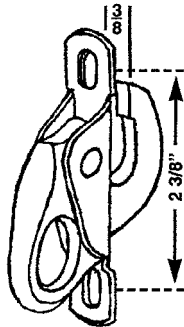

500 West 84th Street ♦ Hialeah ♦ Florida 33014 ♦ USA
305-558-5051 ♦ Fax: 305-557-5239 ♦ Toll Free: 1-800-780-5051
e-mail: info@rhmf.com ♦ website: www.rhmf.com

CASEMENT LATCHES

CASEMENT LATCHES

RH OR LH
CWL 234
HOPE

CWL 41
FENESTRA

RH OR LH
CWL 16
FENESTRA

STAMPED
STEEL
CWL 258
HANDLE

RH OR LH
CWL 3
HOPE 91

ALUM
BRONZE
CWL 4

CWL 115

CWL 239

BRONZE
CWL 232

RH
OR LH
CWL 116

CWL 237

CWL 237P
POLE EYE

BRONZE
CWL 231

DK. BRONZE
CWL 242

BRONZE
RH OR LH
CWL 233

IF IN DOUBT ON ANY PART -- SEND SAMPLE FOR IDENTIFICATION

4B2
SECTION B
NEW 11/99