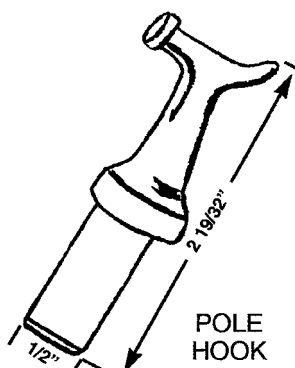

ACCESSORIES

WPA 85
POLE EYE

WPA 86
HOOK

WPA 90
POLE RING

WPA 98
POLE RING

WPA 92
POLE HANGER

WPA 91
POLE HOOK

POLE
HOOK
WPA 97 - CAST ALUM.
WPA 97WB
WHITE BRONZE ALLOY