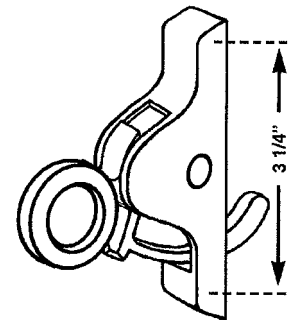

CWL 237P
POLE EYE