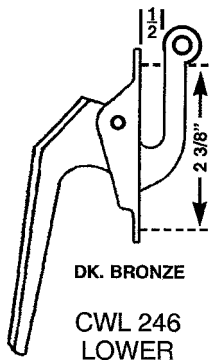

CASEMENT LATCHES

IF IN DOUBT ON ANY PART SEND SAMPLE FOR IDENTIFICATION

WE ARE CONSTANTLY ADDING ADDITIONAL ITEMS TO SERVE YOU BETTER.

REPLACEMENT HARDWARE Mfg., Inc.

500 West 84th Street ♦ Hialeah ♦ Florida 33014 ♦ USA
 305-558-5051 ♦ Fax: 305-557-5239 ♦ Toll Free: 1-800-780-5051
 e-mail: info@rhmf.com ♦ website: www.rhmf.com

4B1 SECTION B
 NEW 11/99

CASEMENT LATCHES

SPECIAL LATCHES • ACCESSORIES • CASEMENT KEEPERS

SPECIAL LATCHES

CWL 211

CWL 210
EMERGENCY
LATCH

CWL 217
EXPLOSION
LATCH

CWL 119
EXPLOSION LATCH

CWL 41
FENESTRA

RH OR LH
CWL 16
FENESTRA

STAMPED
STEEL
CWL 258
HANDLE

RH OR LH
CWL 3
HOPE 91

ALUM
BRONZE
CWL 4

CWL 115

CWL 239

BRONZE
CWL 232

RH
OR LH
CWL 116

CWL 237

CWL 237P
POLE EYE

BRONZE
CWL 231

DK. BRONZE
CWL 242

BRONZE
RH OR LH
CWL 233

IF IN DOUBT ON ANY PART -- SEND SAMPLE FOR IDENTIFICATION

4B2
SECTION B
NEW 11/99