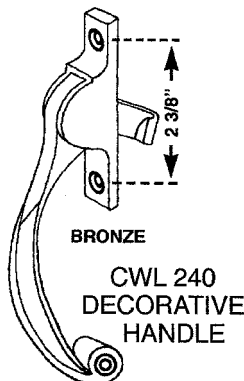

CASEMENT LATCHES

IF IN DOUBT ON ANY PART SEND SAMPLE FOR IDENTIFICATION

WE ARE CONSTANTLY ADDING ADDITIONAL ITEMS TO SERVE YOU BETTER.

REPLACEMENT HARDWARE Mfg., Inc.

500 West 84th Street ♦ Hialeah ♦ Florida 33014 ♦ USA
 305-558-5051 ♦ Fax: 305-557-5239 ♦ Toll Free: 1-800-780-5051
 e-mail: info@rhmf.com ♦ website: www.rhmf.com

4B1 SECTION B
 NEW 11/99

CASEMENT LATCHES

SPECIAL LATCHES • ACCESSORIES • CASEMENT KEEPERS

SPECIAL LATCHES

CWL 211

CWL 210
EMERGENCY
LATCH

CWL 217
EXPLOSION
LATCH

CWL 119
EXPLOSION LATCH

ACCESSORIES

WPA 85
POLE EYE

WPA 86
HOOK

WPA 90
POLE RING

WPA 98
POLE RING

WPA 92
POLE HANGER

WPA 91
POLE HOOK

POLE
HOOK
WPA 97 - CAST ALUM.
WPA 97WB
WHITE BRONZE ALLOY

CWL 41
FENESTRA

RH OR LH
CWL 16
FENESTRA

STAMPED
STEEL
CWL 258
HANDLE

RH OR LH
CWL 3
HOPE 91

ALUM
BRONZE
CWL 4

CWL 115

CWL 239

BRONZE
CWL 232