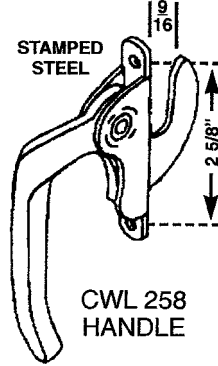

WPA 22
POLE RING

CASEMENT KEEPERS

WLK 1

WLK 59

WLK 74

WLK 53

4B10
SECTION B
NEW 11/99

REPLACEMENT HARDWARE Mfg., Inc.

500 West 84th Street ♦ Hialeah ♦ Florida 33014 ♦ USA
305-558-5051 ♦ Fax: 305-557-5239 ♦ Toll Free: 1-800-780-5051
e-mail: info@rhmf.com ♦ website: www.rhmf.com

CASEMENT LATCHES

CASEMENT LATCHES

RH OR LH
CWL 234
HOPE

CWL 41
FENESTRA

RH OR LH
CWL 16
FENESTRA

STAMPED
STEEL
CWL 258
HANDLE

RH OR LH
CWL 3
HOPE 91

ALUM
BRONZE
CWL 4

CWL 115

CWL 239

BRONZE
CWL 232