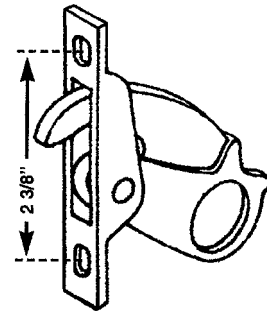

500 West 84th Street ♦ Hialeah ♦ Florida 33014 ♦ USA
305-558-5051 ♦ Fax: 305-557-5239 ♦ Toll Free: 1-800-780-5051
e-mail: info@rhmf.com ♦ website: www.rhmf.com

CASEMENT LATCHES

CASEMENT LATCHES

RH OR LH
CWL 234
HOPE

CWL 41
FENESTRA

RH OR LH
CWL 16
FENESTRA

STAMPED
STEEL
CWL 258
HANDLE

RH OR LH
CWL 3
HOPE 91

ALUM
BRONZE
CWL 4

CWL 115

CWL 239

BRONZE
CWL 232