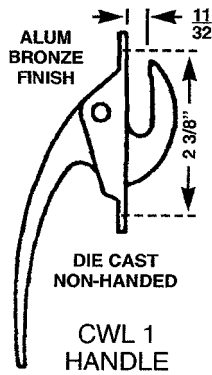

CASEMENT LATCHES

IF IN DOUBT ON ANY PART SEND SAMPLE FOR IDENTIFICATION

WE ARE CONSTANTLY ADDING ADDITIONAL ITEMS TO SERVE YOU BETTER.

REPLACEMENT HARDWARE Mfg., Inc.

500 West 84th Street ♦ Hialeah ♦ Florida 33014 ♦ USA
 305-558-5051 ♦ Fax: 305-557-5239 ♦ Toll Free: 1-800-780-5051
 e-mail: info@rhmf.com ♦ website: www.rhmf.com

4B1 SECTION B
 NEW 11/99

CASEMENT LATCHES

SPECIAL LATCHES • ACCESSORIES • CASEMENT KEEPERS

SPECIAL LATCHES

CWL 211

CWL 210
EMERGENCY
LATCH

CWL 217
EXPLOSION
LATCH

CWL 119
EXPLOSION LATCH

RH
OR LH
CWL 116

CWL 237

CWL 237P
POLE EYE

BRONZE
CWL 231

DK. BRONZE
CWL 242

BRONZE
RH OR LH
CWL 233

IF IN DOUBT ON ANY PART -- SEND SAMPLE FOR IDENTIFICATION

4B2
SECTION B
NEW 11/99