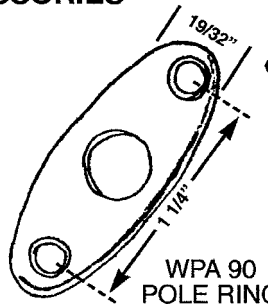

4B1 SECTION B
 NEW 11/99

CASEMENT LATCHES

SPECIAL LATCHES • ACCESSORIES • CASEMENT KEEPERS

SPECIAL LATCHES

CWL 211

CWL 210
EMERGENCY
LATCH

CWL 217
EXPLOSION
LATCH

CWL 119
EXPLOSION LATCH

ACCESSORIES

WPA 85
POLE EYE

WPA 86
HOOK

WPA 90
POLE RING

WPA 98
POLE RING

WPA 92
POLE HANGER

WPA 91
POLE HOOK

POLE
HOOK
WPA 97 - CAST ALUM.
WPA 97WB
WHITE BRONZE ALLOY