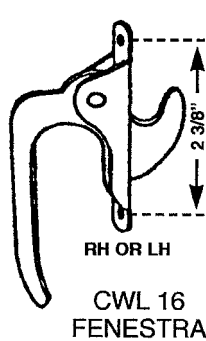

WPA 22
POLE RING

CASEMENT KEEPERS

WLK 1

WLK 59

WLK 74

WLK 53

4B10
SECTION B
NEW 11/99

REPLACEMENT HARDWARE Mfg., Inc.

500 West 84th Street ♦ Hialeah ♦ Florida 33014 ♦ USA
305-558-5051 ♦ Fax: 305-557-5239 ♦ Toll Free: 1-800-780-5051
e-mail: info@rhmf.com ♦ website: www.rhmf.com

CASEMENT LATCHES

CASEMENT LATCHES

RH OR LH
CWL 234
HOPE

CWL 41
FENESTRA

RH OR LH
CWL 16
FENESTRA

STAMPED
STEEL
CWL 258
HANDLE

RH OR LH
CWL 3
HOPE 91

ALUM
BRONZE
CWL 4

CWL 115

CWL 239

BRONZE
CWL 232