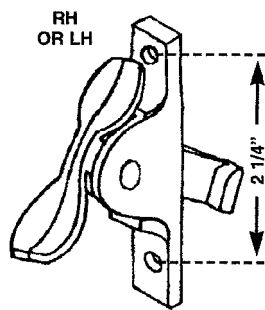

500 West 84th Street ♦ Hialeah ♦ Florida 33014 ♦ USA
305-558-5051 ♦ Fax: 305-557-5239 ♦ Toll Free: 1-800-780-5051
e-mail: info@rhmf.com ♦ website: www.rhmf.com

CASEMENT LATCHES

CASEMENT LATCHES

RH OR LH
CWL 234
HOPE

CWL 41
FENESTRA

RH OR LH
CWL 16
FENESTRA

STAMPED
STEEL
CWL 258
HANDLE

RH OR LH
CWL 3
HOPE 91

ALUM
BRONZE
CWL 4

CWL 115

CWL 239

BRONZE
CWL 232