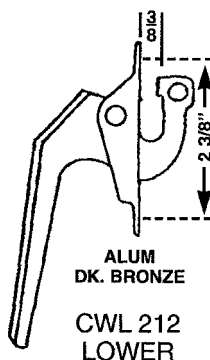

CASEMENT LATCHES

IF IN DOUBT ON ANY PART SEND SAMPLE FOR IDENTIFICATION

WE ARE CONSTANTLY ADDING ADDITIONAL ITEMS TO SERVE YOU BETTER.

REPLACEMENT HARDWARE Mfg., Inc.

500 West 84th Street ♦ Hialeah ♦ Florida 33014 ♦ USA
 305-558-5051 ♦ Fax: 305-557-5239 ♦ Toll Free: 1-800-780-5051
 e-mail: info@rhmf.com ♦ website: www.rhmf.com

4B1 SECTION B
 NEW 11/99

CASEMENT LATCHES

SPECIAL LATCHES • ACCESSORIES • CASEMENT KEEPERS

SPECIAL LATCHES

CWL 211

CWL 210
EMERGENCY
LATCH

CWL 217
EXPLOSION
LATCH

CWL 119
EXPLOSION LATCH

CWL 41
FENESTRA

RH OR LH
CWL 16
FENESTRA

STAMPED
STEEL
CWL 258
HANDLE

RH OR LH
CWL 3
HOPE 91

ALUM
BRONZE
CWL 4

CWL 115

CWL 239

BRONZE
CWL 232

RH
OR LH
CWL 116

CWL 237

CWL 237P
POLE EYE

BRONZE
CWL 231

DK. BRONZE
CWL 242

BRONZE
RH OR LH
CWL 233

IF IN DOUBT ON ANY PART -- SEND SAMPLE FOR IDENTIFICATION

4B2
SECTION B
NEW 11/99