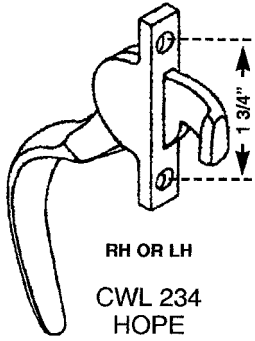

ACCESSORIES

WPA 85
POLE EYE

WPA 86
HOOK

WPA 90
POLE RING

WPA 98
POLE RING

WPA 92
POLE HANGER

WPA 91
POLE HOOK

POLE
HOOK
WPA 97 - CAST ALUM.
WPA 97WB
WHITE BRONZE ALLOY

WPA 22
POLE RING

CASEMENT KEEPERS

WLK 1

WLK 59

WLK 74

WLK 53

4B10
SECTION B
NEW 11/99

REPLACEMENT HARDWARE Mfg., Inc.

500 West 84th Street ♦ Hialeah ♦ Florida 33014 ♦ USA
305-558-5051 ♦ Fax: 305-557-5239 ♦ Toll Free: 1-800-780-5051
e-mail: info@rhmf.com ♦ website: www.rhmf.com

CASEMENT LATCHES

CASEMENT LATCHES

RH OR LH
CWL 234
HOPE