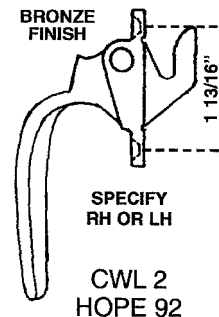

CASEMENT LATCHES

IF IN DOUBT ON ANY PART SEND SAMPLE FOR IDENTIFICATION

WE ARE CONSTANTLY ADDING ADDITIONAL ITEMS TO SERVE YOU BETTER.

REPLACEMENT HARDWARE Mfg., Inc.

500 West 84th Street ♦ Hialeah ♦ Florida 33014 ♦ USA
305-558-5051 ♦ Fax: 305-557-5239 ♦ Toll Free: 1-800-780-5051
e-mail: info@rhmf.com ♦ website: www.rhmf.com

4B1 SECTION B
NEW 11/99

CASEMENT LATCHES