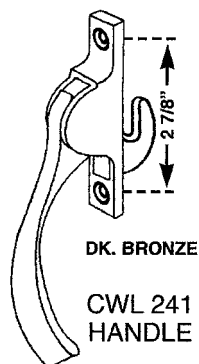

CASEMENT LATCHES

IF IN DOUBT ON ANY PART SEND SAMPLE FOR IDENTIFICATION

WE ARE CONSTANTLY ADDING ADDITIONAL ITEMS TO SERVE YOU BETTER.

REPLACEMENT HARDWARE Mfg., Inc.

500 West 84th Street ♦ Hialeah ♦ Florida 33014 ♦ USA
 305-558-5051 ♦ Fax: 305-557-5239 ♦ Toll Free: 1-800-780-5051
 e-mail: info@rhmf.com ♦ website: www.rhmf.com

4B1 SECTION B
 NEW 11/99

CASEMENT LATCHES

SPECIAL LATCHES • ACCESSORIES • CASEMENT KEEPERS

SPECIAL LATCHES

CWL 211

CWL 210
EMERGENCY
LATCH

CWL 217
EXPLOSION
LATCH

CWL 119
EXPLOSION LATCH

ACCESSORIES

WPA 85
POLE EYE

WPA 86
HOOK

WPA 90
POLE RING

WPA 98
POLE RING

WPA 92
POLE HANGER

WPA 91
POLE HOOK

POLE
HOOK
WPA 97 - CAST ALUM.
WPA 97WB
WHITE BRONZE ALLOY