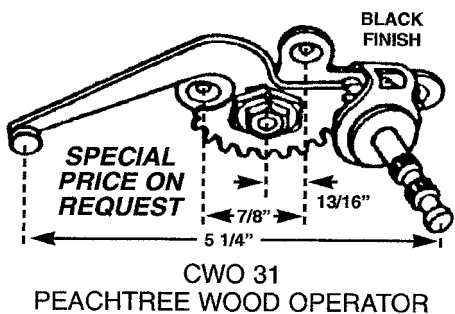

CASEMENT WINDOW OPERATORS

IF IN DOUBT ON
ANY PART -- SEND
SAMPLE FOR
IDENTIFICATION

SEE
PAGE 4A5
FOR
OPTIONAL
HANDLES