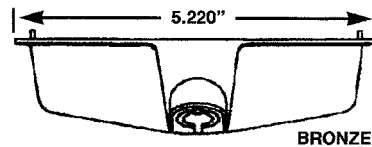

CASEMENT WINDOW OPERATORS

CASEMENT WINDOW OPERATORS

SEE PAGE 4A5 FOR OPTIONAL HANDLES