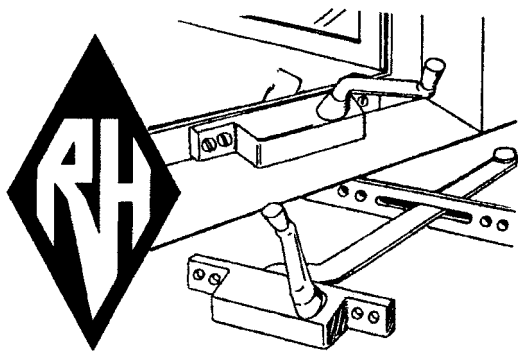

CASEMENT WINDOW OPERATORS

**UNIVERSAL REPLACEMENT OPERATORS
STEEL, ALUMINUM & VINYL WINDOWS**

RH SHOWN

ALUM
BRONZE
WHITE

A

CWO 1	9" ARM
CWO 2	8" ARM
CWO 41	7" ARM
CWO 42	6" ARM

METAL CASEMENT OPERATORS

HANDLE INCLUDED