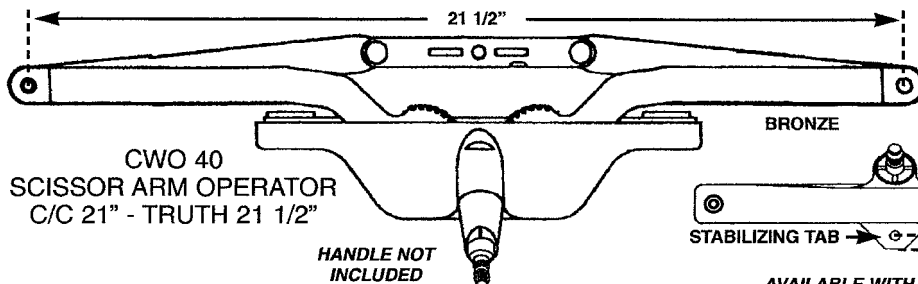

CASEMENT WINDOW OPERATORS

CASEMENT WINDOW OPERATORS

SEE PAGE 4A5 FOR OPTIONAL HANDLES