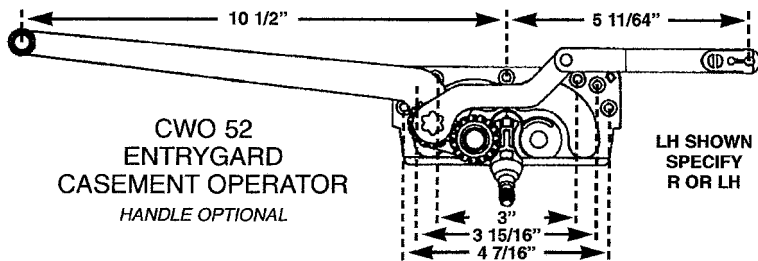

CASEMENT WINDOW OPERATORS

CASEMENT WINDOW OPERATORS

SEE PAGE 4A5 FOR OPTIONAL HANDLES