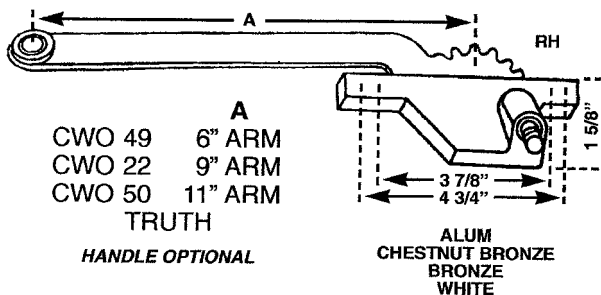

CASEMENT WINDOW OPERATORS

IF IN DOUBT ON
ANY PART -- SEND
SAMPLE FOR
IDENTIFICATION

SEE
PAGE 4A5
FOR
OPTIONAL
HANDLES