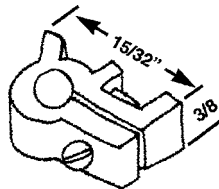

BI-FOLD CLOSET DOOR

CDF 805
BI-FOLD TRACK
AVAILABLE 4' & 5'

CDF 716
TRACK BRACKET
4" METAL

CDF 703
LEIGH/MONARCH
PIVOT BKT

CDF 518
THREADED PIVOT
BUSHING

CDF 709
ROD LOCK
CLAMP

CDF 704
ROD
CLAMP

CDF 718
ROD CLAMP