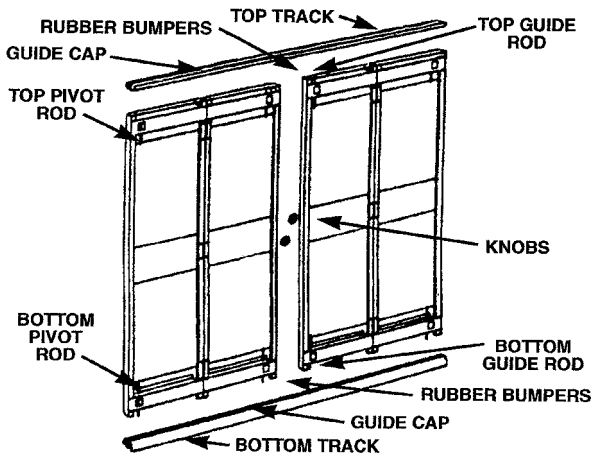

BI-FOLD CLOSET DOOR

WE STOCK PARTS FOR THESE MANUFACTURERS AND MORE!

TYPICAL METAL BI-FOLD DOOR

- BENCHMARK
- COX
- FENESTRA
- FLOAT-A-WAY
- LEIGH/MONARCH
- NATIONAL
- OMEGA
- PEACHTREE
- REGENCY
- ROBERTS
- SLIMFOLD
- SLIMLINE