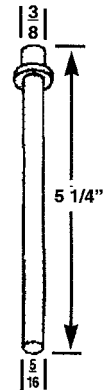

CDF 620
GUIDE

7B3
SECTION B
REV. 5/01