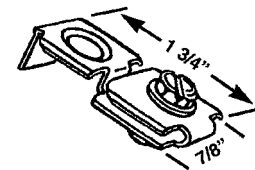

CDF 717
TRACK
BRACKET ASMB

IF IN DOUBT ON ANY PART -- SEND SAMPLE FOR IDENTIFICATION.

7B1
SECTION B
REV. 5/01

REPLACEMENT HARDWARE Mfg. Inc.

500 West 84th Street ♦ Hialeah ♦ Florida 33014 ♦ USA
305-558-5051 ♦ Fax: 305-557-5239 ♦ Toll Free: 1-800-780-5051
www.rhmf.com ♦ www.replacement-hardware.com