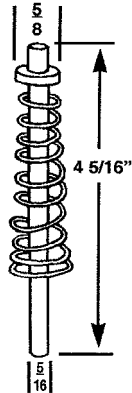

NATIONAL • PINS • GUIDES • PIVOTS

CDF 629
OLD
NATIONAL
TOP GUIDE

CDF 633
NATIONAL
TOP GUIDE

CDF 626
NATIONAL
GUIDE

CDF 628
NATIONAL
TOP PIVOT

CDF 630
NATIONAL
BOTTOM PIVOT

CDF 605
BENCHMARK
TOP PIVOT
& GUIDE

CDF 604
BENCHMARK
BOTTOM
PIVOT

CDF 646
OLD
SLIMFOLD
GUIDE

CDF 634
SLIMFOLD
GUIDE PIN

CDF 614
SLIMFOLD
PIVOT

BI-FOLD CLOSET DOOR

REPLACEMENT HARDWARE Mfg., Inc.

500 West 84th Street ♦ Hialeah ♦ Florida 33014 ♦ USA
305-558-5051 ♦ Fax: 305-557-5239 ♦ Toll Free: 1-800-780-5051
www.rhmfg.com ♦ www.replacement-hardware.com

CDF 709
ROD LOCK
CLAMP

CDF 704
PIN GUIDE

CDF 800
TRACK

CDF 712
PIVOT BKT

CDF 496
BUMPER

CDF 122
KNOB

CDF 711
BOTTOM
PIVOT BLOCK

IF IN DOUBT ON ANY PART -- SEND SAMPLE FOR IDENTIFICATION.
WE ARE CONSTANTLY ADDING ADDITIONAL ITEMS TO SERVE YOU BETTER.