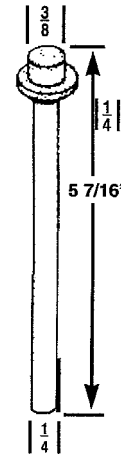

NATIONAL • PINS • GUIDES • PIVOTS

CDF 629
OLD
NATIONAL
TOP GUIDE

CDF 633
NATIONAL
TOP GUIDE

CDF 626
NATIONAL
GUIDE

CDF 628
NATIONAL
TOP PIVOT

CDF 630
NATIONAL
BOTTOM PIVOT

CDF 605
BENCHMARK
TOP PIVOT
& GUIDE

7B2
SECTION B
REV. 5/01

LEIGH/MONARCH • PINS • GUIDES • PIVOTS

BI-FOLD CLOSET DOOR

CDF 607
LEIGH
MONARCH
TOP GUIDE

CDF 612
LEIGH
MONARCH
GUIDE

CDF 611
LEIGH
MONARCH
BOTTOM
GUIDE

CDF 682
LEIGH
MONARCH
PIN W/CAP

CDF 709
ROD LOCK
CLAMP

CDF 704
PIN GUIDE

CDF 800
TRACK

CDF 712
PIVOT BKT

CDF 496
BUMPER

CDF 122
KNOB

CDF 711
BOTTOM
PIVOT BLOCK

IF IN DOUBT ON ANY PART -- SEND SAMPLE FOR IDENTIFICATION.
WE ARE CONSTANTLY ADDING ADDITIONAL ITEMS TO SERVE YOU BETTER.