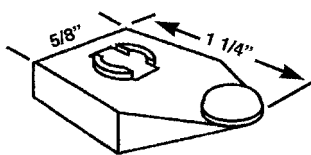

BI-FOLD CLOSET DOOR

CDF 805
BI-FOLD TRACK
AVAILABLE 4' & 5'

CDF 716
TRACK BRACKET
4" METAL

CDF 703
LEIGH/MONARCH
PIVOT BKT

CDF 518
THREADED PIVOT
BUSHING

CDF 709
ROD LOCK
CLAMP

CDF 704
ROD
CLAMP

CDF 718
ROD CLAMP