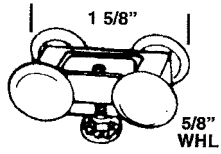

BI-FOLD CLOSET DOOR

CDF 83
TOP MOUNT
HANGER

CDF 86
ACCORDION
HANGER

CDF 803 TRACK
CDF 303
HARDWARE SET
FOR CDF 803

CDF 804 TRACK
CDF 304
HARDWARE SET
FOR CDF 804

CDF 806 TRACK

CDF 6
HINGES

CDF 75
FLAT BACK
HINGE