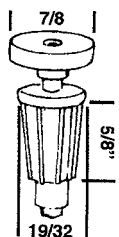

BI-FOLD CLOSET DOOR

TOP GUIDES

CDF 21

TOP PIVOTS

BOTTOM PIVOTS

REPLACEMENT HARDWARE Mfg., Inc.

500 West 84th Street ♦ Hialeah ♦ Florida 33014 ♦ USA
305-558-5051 ♦ Fax: 305-557-5239 ♦ Toll Free: 1-800-780-5051
www.rhmfg.com ♦ www.replacement-hardware.com

7C2
SECTION C
REV. 5/01

BI-FOLD CLOSET DOOR