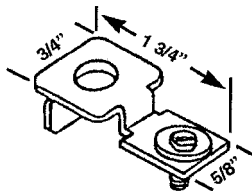

BI-FOLD CLOSET DOOR

WE STOCK PARTS FOR THESE MANUFACTURERS AND MORE!

TYPICAL METAL BI-FOLD DOOR

- BENCHMARK
- COX
- FENESTRA
- FLOAT-A-WAY
- LEIGH/MONARCH
- NATIONAL
- OMEGA
- PEACHTREE
- REGENCY
- ROBERTS
- SLIMFOLD
- SLIMLINE

BI-FOLD CLOSET DOOR

CDF 702

IF IN DOUBT ON ANY PART -- SEND SAMPLE FOR IDENTIFICATION.

7B1
SECTION B
REV. 5/01

REPLACEMENT HARDWARE Mfg. Inc.

500 West 84th Street ♦ Hialeah ♦ Florida 33014 ♦ USA
305-558-5051 ♦ Fax: 305-557-5239 ♦ Toll Free: 1-800-780-5051
www.rhmf.com ♦ www.replacement-hardware.com