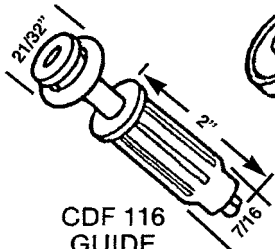

CDF 116
GUIDE
ROLLER