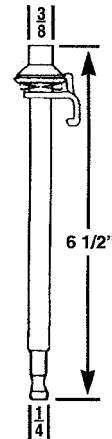

NATIONAL • PINS • GUIDES • PIVOTS

CDF 629
OLD
NATIONAL
TOP GUIDE

CDF 633
NATIONAL
TOP GUIDE

CDF 626
NATIONAL
GUIDE

CDF 628
NATIONAL
TOP PIVOT

CDF 630
NATIONAL
BOTTOM PIVOT

CDF 605
BENCHMARK
TOP PIVOT
& GUIDE

CDF 604
BENCHMARK
BOTTOM
PIVOT

CDF 646
OLD
SLIMFOLD
GUIDE

CDF 634
SLIMFOLD
GUIDE PIN

CDF 614
SLIMFOLD
PIVOT

BI-FOLD CLOSET DOOR

REPLACEMENT HARDWARE Mfg., Inc.

500 West 84th Street ♦ Hialeah ♦ Florida 33014 ♦ USA
305-558-5051 ♦ Fax: 305-557-5239 ♦ Toll Free: 1-800-780-5051
www.rhmfg.com ♦ www.replacement-hardware.com

CDF 709
ROD LOCK
CLAMP

CDF 704
PIN GUIDE

CDF 800
TRACK

CDF 712
PIVOT BKT

CDF 496
BUMPER

CDF 122
KNOB

CDF 711
BOTTOM
PIVOT BLOCK

IF IN DOUBT ON ANY PART -- SEND SAMPLE FOR IDENTIFICATION.
WE ARE CONSTANTLY ADDING ADDITIONAL ITEMS TO SERVE YOU BETTER.