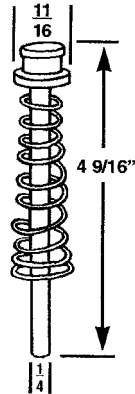

CDF 633
NATIONAL
TOP GUIDE