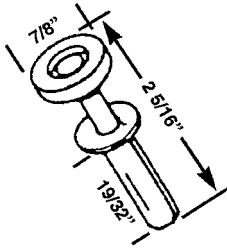

CDF 66
PIVOT
ROLLER