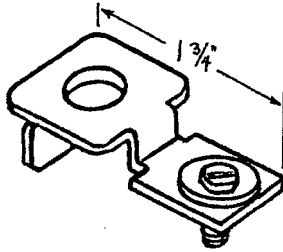

BI-FOLD BRACKETS

CDF 702

IF IN DOUBT ON ANY PART -- SEND SAMPLE FOR IDENTIFICATION.
WE ARE CONSTANTLY ADDING ADDITIONAL ITEMS TO SERVE YOU BETTER.

REPLACEMENT HARDWARE Mfg., Inc.

500 West 84 Street, Hialeah, FL 33014
(305) 558-5051 • FAX 305-557-5239 • NATIONAL 800-780-5051

7B6
SECTION B
REV. 9/98