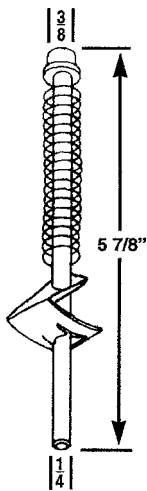

NATIONAL • PINS • GUIDES • PIVOTS

CDF 629
OLD
NATIONAL
TOP GUIDE

CDF 633
NATIONAL
TOP GUIDE

CDF 626
NATIONAL
GUIDE

CDF 628
NATIONAL
TOP PIVOT

CDF 630
NATIONAL
BOTTOM PIVOT

CDF 605
BENCHMARK
TOP PIVOT
& GUIDE

CDF 604
BENCHMARK
BOTTOM
PIVOT

CDF 646
OLD
SLIMFOLD
GUIDE

CDF 634
SLIMFOLD
GUIDE PIN

CDF 614
SLIMFOLD
PIVOT

BI-FOLD CLOSET DOOR

REPLACEMENT HARDWARE Mfg., Inc.

500 West 84th Street ♦ Hialeah ♦ Florida 33014 ♦ USA
305-558-5051 ♦ Fax: 305-557-5239 ♦ Toll Free: 1-800-780-5051
www.rhmfg.com ♦ www.replacement-hardware.com

CDF 709
ROD LOCK
CLAMP

CDF 704
PIN GUIDE

CDF 800
TRACK

CDF 712
PIVOT BKT

CDF 496
BUMPER

CDF 122
KNOB

CDF 711
BOTTOM
PIVOT BLOCK

IF IN DOUBT ON ANY PART -- SEND SAMPLE FOR IDENTIFICATION.
WE ARE CONSTANTLY ADDING ADDITIONAL ITEMS TO SERVE YOU BETTER.