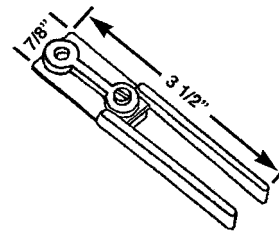

CDF 134
TRACK GUIDE
& BRACKET