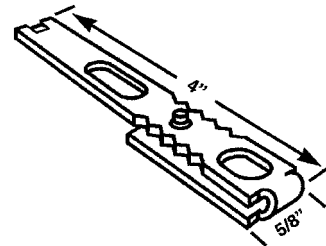

BI-FOLD CLOSET DOOR

CDF 805
BI-FOLD TRACK
AVAILABLE 4' & 5'

CDF 716
TRACK BRACKET
4" METAL

CDF 703
LEIGH/MONARCH
PIVOT BKT

CDF 518
THREADED PIVOT
BUSHING

CDF 709
ROD LOCK
CLAMP

CDF 704
ROD
CLAMP

CDF 718
ROD CLAMP