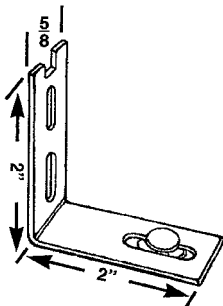

CDF 46
SHUTTER
BOTTOM
BRACKET