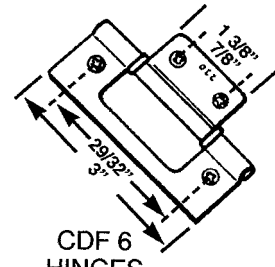

BI-FOLD CLOSET DOOR

CDF 83
TOP MOUNT
HANGER

CDF 86
ACCORDION
HANGER

CDF 803 TRACK
CDF 303
HARDWARE SET
FOR CDF 803

CDF 804 TRACK
CDF 304
HARDWARE SET
FOR CDF 804

CDF 806 TRACK

CDF 6
HINGES

CDF 75
FLAT BACK
HINGE

TOP GUIDES

CDF 21

CDF 26
SUB. CDF 21

CDF 31

CDF 73

CDF 72

CDF 80

CDF 81