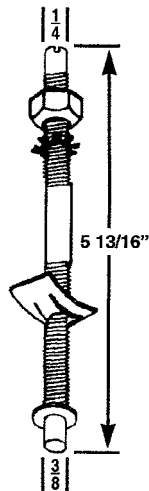

NATIONAL • PINS • GUIDES • PIVOTS

CDF 629
OLD
NATIONAL
TOP GUIDE

CDF 633
NATIONAL
TOP GUIDE

CDF 626
NATIONAL
GUIDE

CDF 628
NATIONAL
TOP PIVOT

CDF 630
NATIONAL
BOTTOM PIVOT

CDF 605
BENCHMARK
TOP PIVOT
& GUIDE

CDF 604
BENCHMARK
BOTTOM
PIVOT

CDF 646
OLD
SLIMFOLD
GUIDE

CDF 634
SLIMFOLD
GUIDE PIN

CDF 614
SLIMFOLD
PIVOT

BI-FOLD CLOSET DOOR

REPLACEMENT HARDWARE Mfg., Inc.

500 West 84th Street ♦ Hialeah ♦ Florida 33014 ♦ USA
305-558-5051 ♦ Fax: 305-557-5239 ♦ Toll Free: 1-800-780-5051
www.rhmfg.com ♦ www.replacement-hardware.com

CDF 709
ROD LOCK
CLAMP

CDF 704
PIN GUIDE

CDF 800
TRACK

CDF 712
PIVOT BKT

CDF 496
BUMPER

CDF 122
KNOB

CDF 711
BOTTOM
PIVOT BLOCK

IF IN DOUBT ON ANY PART -- SEND SAMPLE FOR IDENTIFICATION.
WE ARE CONSTANTLY ADDING ADDITIONAL ITEMS TO SERVE YOU BETTER.