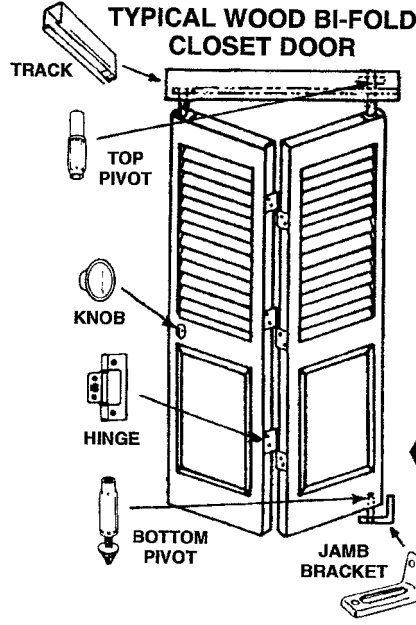

BI-FOLD CLOSET DOOR

CDF 83
TOP MOUNT
HANGER

CDF 86
ACCORDION
HANGER

CDF 803 TRACK
CDF 303
HARDWARE SET
FOR CDF 803

CDF 804 TRACK
CDF 304
HARDWARE SET
FOR CDF 804

CDF 806 TRACK

CDF 6
HINGES

CDF 75
FLAT BACK
HINGE