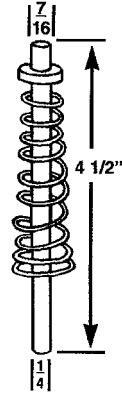

BI-FOLD CLOSET DOOR

CDF 805
BI-FOLD TRACK
AVAILABLE 4' & 5'

CDF 716
TRACK BRACKET
4" METAL

CDF 703
LEIGH/MONARCH
PIVOT BKT

CDF 518
THREADED PIVOT
BUSHING

CDF 709
ROD LOCK
CLAMP

CDF 704
ROD
CLAMP

CDF 718
ROD CLAMP

CDF 706

CDF 702

CDF 714
TRACK
SOCKET

CDF 717
TRACK
BRACKET ASMB

IF IN DOUBT ON ANY PART -- SEND SAMPLE FOR IDENTIFICATION.

7B1
SECTION B
REV. 5/01

REPLACEMENT HARDWARE Mfg. Inc.

500 West 84th Street ♦ Hialeah ♦ Florida 33014 ♦ USA
305-558-5051 ♦ Fax: 305-557-5239 ♦ Toll Free: 1-800-780-5051
www.rhmf.com ♦ www.replacement-hardware.com

NATIONAL • PINS • GUIDES • PIVOTS

CDF 629
OLD
NATIONAL
TOP GUIDE

CDF 633
NATIONAL
TOP GUIDE

CDF 626
NATIONAL
GUIDE

CDF 628
NATIONAL
TOP PIVOT

CDF 630
NATIONAL
BOTTOM PIVOT

CDF 605
BENCHMARK
TOP PIVOT
& GUIDE

CDF 709
ROD LOCK
CLAMP

CDF 704
PIN GUIDE

CDF 800
TRACK

CDF 712
PIVOT BKT

CDF 496
BUMPER

CDF 122
KNOB

CDF 711
BOTTOM
PIVOT BLOCK

IF IN DOUBT ON ANY PART -- SEND SAMPLE FOR IDENTIFICATION.
WE ARE CONSTANTLY ADDING ADDITIONAL ITEMS TO SERVE YOU BETTER.