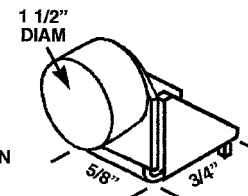

CDB 70
DOOR BUMPER

7A6
SECTION A
NEW 5/01

REPLACEMENT HARDWARE Mfg., Inc.

500 West 84th Street ♦ Hialeah ♦ Florida 33014 ♦ USA
305-558-5051 ♦ Fax: 305-557-5239 ♦ Toll Free: 1-800-780-5051
www.rhmf.com ♦ www.replacement-hardware.com