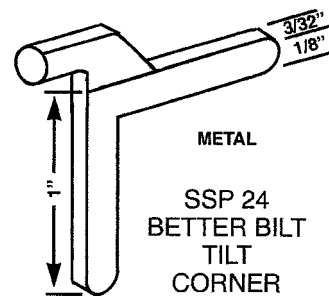

SSP 24
BETTER BILT
TILT
CORNER

HORIZONTAL SLIDING WINDOW HARDWARE

**#1
IN
SERVICE**

REPLACEMENT HARDWARE Mfg. Inc.

500 West 84th Street ♦ Hialeah ♦ Florida 33014 ♦ USA
305-558-5051 ♦ Fax: 305-557-5239 ♦ Toll Free: 1-800-780-5051
www.rhmf.com ♦ www.replacement-hardware.com

**3B1
SECTION B**
REV. 4/03