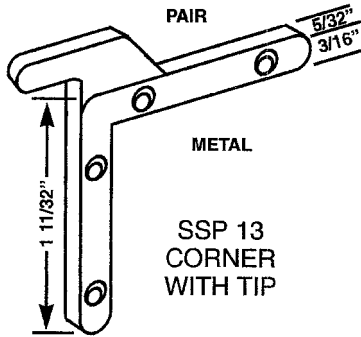

HORIZONTAL SLIDING WINDOW HARDWARE

SSP 12  
HARCAR  
SASH CORNER

SSP 22  
CORNER KEY

SSP 18  
SEASONALL  
CORNER

SSP 23  
CORNER KEY

**IF IN DOUBT  
ON ANY  
PART -- SEND  
SAMPLE FOR  
IDENTIFICATION**

SSP 13  
CORNER  
WITH TIP