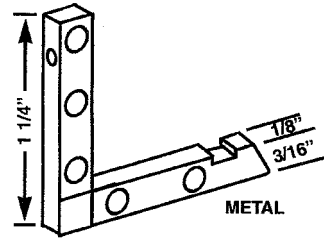

HORIZONTAL SLIDING WINDOW HARDWARE

SSP 12  
HARCAR  
SASH CORNER

SSP 22  
CORNER KEY

SSP 18  
SEASONALL  
CORNER

SSP 23  
CORNER KEY

**IF IN DOUBT  
ON ANY  
PART -- SEND  
SAMPLE FOR  
IDENTIFICATION**

SSP 13  
CORNER  
WITH TIP