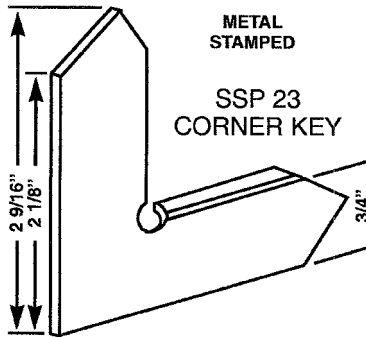

HORIZONTAL SLIDING WINDOW HARDWARE

SSP 12  
HARCAR  
SASH CORNER

SSP 22  
CORNER KEY

SSP 18  
SEASONALL  
CORNER

SSP 23  
CORNER KEY

**IF IN DOUBT  
ON ANY  
PART -- SEND  
SAMPLE FOR  
IDENTIFICATION**

SSP 13  
CORNER  
WITH TIP