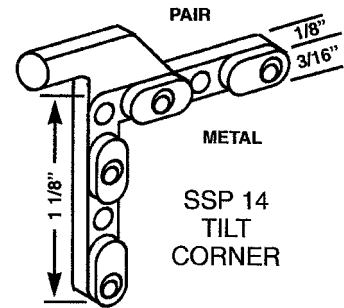

HORIZONTAL SLIDING WINDOW HARDWARE

SSP 12  
HARCAR  
SASH CORNER

SSP 22  
CORNER KEY

SSP 18  
SEASONALL  
CORNER

SSP 23  
CORNER KEY

**IF IN DOUBT  
ON ANY  
PART -- SEND  
SAMPLE FOR  
IDENTIFICATION**

SSP 13  
CORNER  
WITH TIP