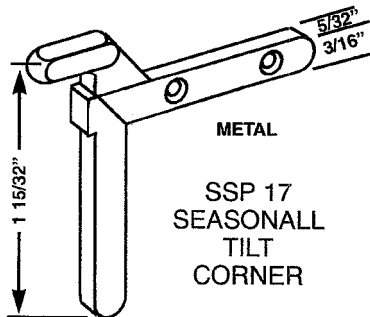

SSP 17
SEASONALL
TILT
CORNER