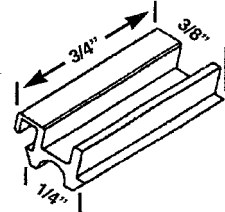

HORIZONTAL SLIDING WINDOW GUIDES

SWP 15
CROWN/HARCAR

SWP 16
YALE

SWP 20
BARRINGTON

SWP 22
GUIDE

SWP 31
GUIDE

SWP 25
WALLACE

SWP 21
CROSSLY

SWP 27
DRIP COVER
2 PCS.

SWP 28
ALENCO
BOTTOM GUIDE

SWP 35
REYNOLDS
OLD HOUSING

RH SHOWN
SPECIFY
RH OR LH

SWP 41
ACORN
STORM
CAM
LATCH
2330
SERIES

SWP 42
ACORN
PIVOT
BRACKET
2330
SERIES

SWP 38
HOWARD
STOP

SWP 37
HOWARD
SERIES 60