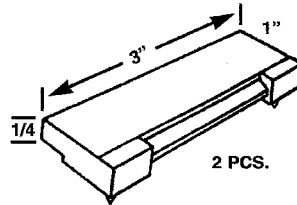

HORIZONTAL SLIDING WINDOW GUIDES

SWP 15
CROWN/HARCAR

SWP 16
YALE

SWP 20
BARRINGTON

SWP 22
GUIDE

SWP 31
GUIDE

SWP 25
WALLACE

SWP 21
CROSSLY

SWP 27
DRIP COVER
2 PCS.

SWP 28
ALENCO
BOTTOM GUIDE

SWP 35
REYNOLDS
OLD HOUSING

RH SHOWN
SPECIFY
RH OR LH

SWP 41
ACORN
STORM
CAM
LATCH
2330
SERIES

SWP 42
ACORN
PIVOT
BRACKET
2330
SERIES

SWP 38
HOWARD
STOP

SWP 37
HOWARD
SERIES 60