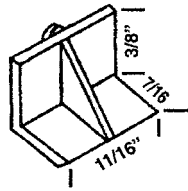

HORIZONTAL SLIDING WINDOW GUIDES

SWP 15
CROWN/HARCAR

SWP 16
YALE

SWP 20
BARRINGTON

SWP 22
GUIDE

SWP 31
GUIDE

SWP 25
WALLACE

SWP 21
CROSSLY

SWP 27
DRIP COVER
2 PCS.

SWP 28
ALENCO
BOTTOM GUIDE

SWP 35
REYNOLDS
OLD HOUSING

RH SHOWN
SPECIFY
RH OR LH

SWP 41
ACORN
STORM
CAM
LATCH
2330
SERIES

SWP 42
ACORN
PIVOT
BRACKET
2330
SERIES

SWP 38
HOWARD
STOP

SWP 37
HOWARD
SERIES 60