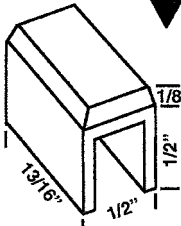

SWP 27
DRIP COVER
2 PCS.

SWP 28
ALENCO
BOTTOM GUIDE

SWP 35
REYNOLDS
OLD HOUSING

RH SHOWN
SPECIFY
RH OR LH

SWP 41
ACORN
STORM
CAM
LATCH
2330
SERIES

SWP 42
ACORN
PIVOT
BRACKET
2330
SERIES

SWP 38
HOWARD
STOP

SWP 37
HOWARD
SERIES 60