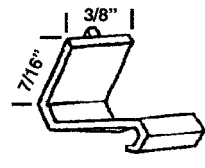

HORIZONTAL SLIDING WINDOW GUIDES

RH SHOWN
SPECIFY
RH OR LH

SWP 23
LOOK

IF IN DOUBT ON ANY PART -- SEND SAMPLE FOR IDENTIFICATION.
WE ARE CONSTANTLY ADDING ADDITIONAL ITEMS TO SERVE YOU BETTER.

REPLACEMENT HARDWARE Mfg. Inc.

500 West 84 Street, Hialeah, FL 33014

(305) 558-5051 • FAX 305-557-5239 • NATIONAL 800-780-5051

3C1
SECTION C
REV. 9/98