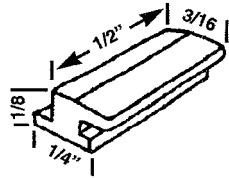

HORIZONTAL SLIDING WINDOW GUIDES

SWP 15
CROWN/HARCAR

SWP 16
YALE

SWP 20
BARRINGTON

SWP 22
GUIDE

SWP 31
GUIDE

SWP 25
WALLACE

SWP 21
CROSSLY

SWP 27
DRIP COVER
2 PCS.

SWP 28
ALENCO
BOTTOM GUIDE

SWP 35
REYNOLDS
OLD HOUSING

RH SHOWN
SPECIFY
RH OR LH

SWP 41
ACORN
STORM
CAM
LATCH
2330
SERIES

SWP 42
ACORN
PIVOT
BRACKET
2330
SERIES

SWP 38
HOWARD
STOP

SWP 37
HOWARD
SERIES 60