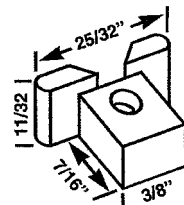

SWP 27
DRIP COVER
2 PCS.

SWP 28
ALENCO
BOTTOM GUIDE

SWP 35
REYNOLDS
OLD HOUSING

RH SHOWN
SPECIFY
RH OR LH

SWP 41
ACORN
STORM
CAM
LATCH
2330
SERIES

SWP 42
ACORN
PIVOT
BRACKET
2330
SERIES

SWP 38
HOWARD
STOP

SWP 37
HOWARD
SERIES 60