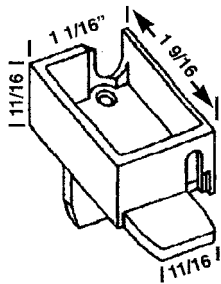

HORIZONTAL SLIDING WINDOW GUIDES

SWP 15
CROWN/HARCAR

SWP 16
YALE

SWP 20
BARRINGTON

SWP 22
GUIDE

SWP 31
GUIDE

SWP 25
WALLACE

SWP 21
CROSSLY

SWP 27
DRIP COVER
2 PCS.

SWP 28
ALENCO
BOTTOM GUIDE

SWP 35
REYNOLDS
OLD HOUSING

RH SHOWN
SPECIFY
RH OR LH

SWP 41
ACORN
STORM
CAM
LATCH
2330
SERIES

SWP 42
ACORN
PIVOT
BRACKET
2330
SERIES

SWP 38
HOWARD
STOP

SWP 37
HOWARD
SERIES 60