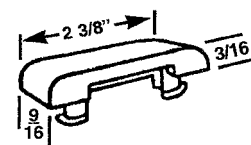

SWP 26
WEEP HOLE
COVER