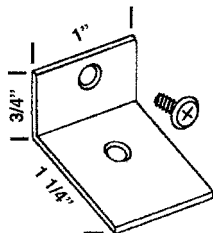

SWP 27
DRIP COVER
2 PCS.

SWP 28
ALENCO
BOTTOM GUIDE

SWP 35
REYNOLDS
OLD HOUSING

RH SHOWN
SPECIFY
RH OR LH

SWP 41
ACORN
STORM
CAM
LATCH
2330
SERIES

SWP 42
ACORN
PIVOT
BRACKET
2330
SERIES

SWP 38
HOWARD
STOP

SWP 37
HOWARD
SERIES 60

SWP 39
KELLER
SLIDER

SWP 36
HARCAR
BOTTOM

SWP 23
LOOK

SWP 26
WEEP HOLE
COVER

SWP 33
APL
END CAP

SWP 40
ACORN S.P.
HEAD SPACER

SWP 29
ALENCO
TOP GUIDE

SWP 30
ALENCO
SLIDE GUIDE