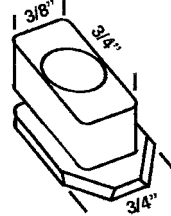

SWP 27
DRIP COVER
2 PCS.

SWP 28
ALENCO
BOTTOM GUIDE

SWP 35
REYNOLDS
OLD HOUSING

RH SHOWN
SPECIFY
RH OR LH

SWP 41
ACORN
STORM
CAM
LATCH
2330
SERIES

SWP 42
ACORN
PIVOT
BRACKET
2330
SERIES

SWP 38
HOWARD
STOP

SWP 37
HOWARD
SERIES 60