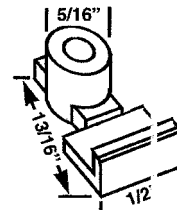

SWP 36
HARCAR
BOTTOM