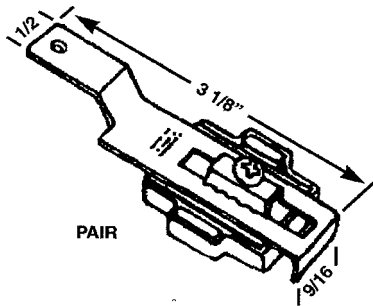

2A13
SECTION A
REV. 11/02

SASH GUIDES

SASH GUIDES

SASH GUIDES

HWP 274
THERM
SASH GUIDE

HWP 818
ALENCO
SLIDE GUIDE

HWP 742
ANDERSON
TOP SASH GUIDE

PAIR
HWP 816
JAMAICAN SASH
POSITIONER

HWP 498
RUSCO
SASH GUIDE & LOCK
(300-B1)

HWP 817
SEASONALL
ANTI-DRAFT PLUG

HWP 741
ANDERSON
BOTTOM GUIDE

HWP 476
S/H
SASH GUIDE

HWP 743
ANDERSON
SPACER BLOCK

HWP 873
BINNINGS
SASH GUIDE

METAL
HWP 881
ANGLE
CLIP