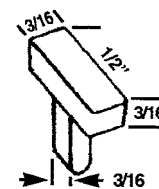

HWP 874
ANTI-RATTLE
PIN

IF IN DOUBT ON ANY PART -- SEND SAMPLE FOR IDENTIFICATION.
WE ARE CONSTANTLY ADDING ADDITIONAL ITEMS TO SERVE YOU BETTER.

2A14
SECTION A
REV. 11/02