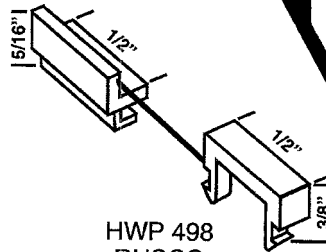

2A13
SECTION A
REV. 11/02

SASH GUIDES

SASH GUIDES

SASH GUIDES

HWP 274
THERM
SASH GUIDE

HWP 818
ALENCO
SLIDE GUIDE

HWP 742
ANDERSON
TOP SASH GUIDE

PAIR
HWP 816
JAMAICAN SASH
POSITIONER

HWP 498
RUSCO
SASH GUIDE & LOCK
(300-B1)

HWP 817
SEASONALL
ANTI-DRAFT PLUG

HWP 741
ANDERSON
BOTTOM GUIDE

HWP 476
S/H
SASH GUIDE

HWP 743
ANDERSON
SPACER BLOCK

HWP 873
BINNINGS
SASH GUIDE

METAL
HWP 881
ANGLE
CLIP