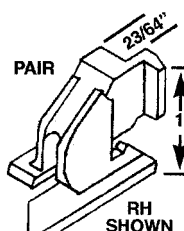

BALANCE ACCESSORIES

BALANCE ACCESSORIES

HWP 75
AIR CONTROL
FOOT

HWP 511
AIR CONTROL
END SET W/FASTENERS

HWP 517
AIR CONTROL INTERMEDIATE
SET W/FASTENERS

HWP 24
AIR CONTROL
SHOE

HWP 135
FOOT

HWP 1
ABC/HARCAR
FOOT

HWP 2
METAL CLIP
FOR HWP 1

HWP 102
LOOK
FOOT

HWP 109
STANLEY
FOOT

HWP 76
FOOT

HWP 20
TUCKER
SHOE

HWP 7
WINDOW MASTER
SHOE

HWP 8
CROSSLY
SHOE

HWP 18
STANLEY
SHOE

PAIR
RH
SHOWN
HWP 808
BALANCE
SHOES

HWP 854
VENT SPRING

HWP 881
ANGLE
CLIP

HWP 415
TUCKER

HWP 724

HWP 77
AIRE LOK
FOOT

HWP 538
AIRE LOK
SET

RETAINER CLIPS