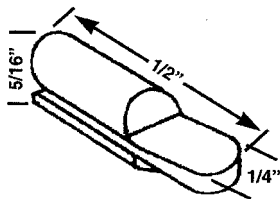

2A13
SECTION A
REV. 11/02

SASH GUIDES

SASH GUIDES

SASH GUIDES

HWP 274
THERM
SASH GUIDE

HWP 818
ALENCO
SLIDE GUIDE

HWP 742
ANDERSON
TOP SASH GUIDE

PAIR
HWP 816
JAMAICAN SASH
POSITIONER

HWP 498
RUSCO
SASH GUIDE & LOCK
(300-B1)

HWP 817
SEASONALL
ANTI-DRAFT PLUG

HWP 741
ANDERSON
BOTTOM GUIDE

HWP 476
S/H
SASH GUIDE

HWP 743
ANDERSON
SPACER BLOCK

HWP 873
BINNINGS
SASH GUIDE

METAL
HWP 881
ANGLE
CLIP