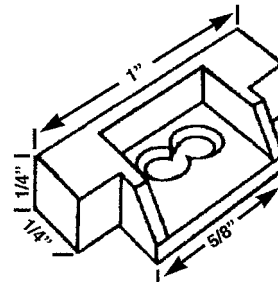

2A13
SECTION A
REV. 11/02

SASH GUIDES

SASH GUIDES

SASH GUIDES

HWP 274
THERM
SASH GUIDE

HWP 818
ALENCO
SLIDE GUIDE

HWP 742
ANDERSON
TOP SASH GUIDE

PAIR
HWP 816
JAMAICAN SASH
POSITIONER

HWP 498
RUSCO
SASH GUIDE & LOCK
(300-B1)

HWP 817
SEASONALL
ANTI-DRAFT PLUG

HWP 741
ANDERSON
BOTTOM GUIDE

HWP 476
S/H
SASH GUIDE

HWP 743
ANDERSON
SPACER BLOCK

HWP 873
BINNINGS
SASH GUIDE

METAL
HWP 881
ANGLE
CLIP