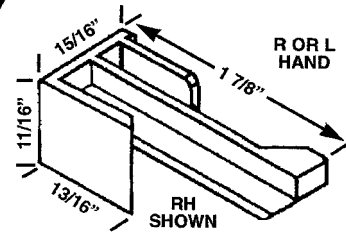

2A13
SECTION A
REV. 11/02

SASH GUIDES

SASH GUIDES

SASH GUIDES

HWP 274
THERM
SASH GUIDE

HWP 818
ALENCO
SLIDE GUIDE

HWP 742
ANDERSON
TOP SASH GUIDE

PAIR
HWP 816
JAMAICAN SASH
POSITIONER

HWP 498
RUSCO
SASH GUIDE & LOCK
(300-B1)

HWP 817
SEASONALL
ANTI-DRAFT PLUG

HWP 741
ANDERSON
BOTTOM GUIDE

HWP 476
S/H
SASH GUIDE

HWP 743
ANDERSON
SPACER BLOCK

HWP 873
BINNINGS
SASH GUIDE

METAL
HWP 881
ANGLE
CLIP