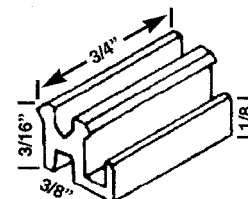

2A13
SECTION A
REV. 11/02

SASH GUIDES

SASH GUIDES

SASH GUIDES

HWP 274
THERM
SASH GUIDE

HWP 818
ALENCO
SLIDE GUIDE

HWP 742
ANDERSON
TOP SASH GUIDE

PAIR
HWP 816
JAMAICAN SASH
POSITIONER

HWP 498
RUSCO
SASH GUIDE & LOCK
(300-B1)

HWP 817
SEASONALL
ANTI-DRAFT PLUG

HWP 741
ANDERSON
BOTTOM GUIDE

HWP 476
S/H
SASH GUIDE

HWP 743
ANDERSON
SPACER BLOCK

HWP 873
BINNINGS
SASH GUIDE

METAL
HWP 881
ANGLE
CLIP