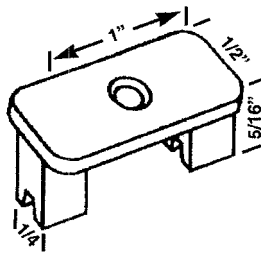

2A13
SECTION A
REV. 11/02

SASH GUIDES

SASH GUIDES

SASH GUIDES

HWP 274
THERM
SASH GUIDE

HWP 818
ALENCO
SLIDE GUIDE

HWP 742
ANDERSON
TOP SASH GUIDE

PAIR
HWP 816
JAMAICAN SASH
POSITIONER

HWP 498
RUSCO
SASH GUIDE & LOCK
(300-B1)

HWP 817
SEASONALL
ANTI-DRAFT PLUG

HWP 741
ANDERSON
BOTTOM GUIDE

HWP 476
S/H
SASH GUIDE

HWP 743
ANDERSON
SPACER BLOCK

HWP 873
BINNINGS
SASH GUIDE

METAL
HWP 881
ANGLE
CLIP