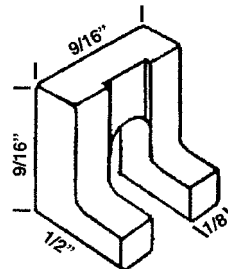

2A13
SECTION A
REV. 11/02

SASH GUIDES

SASH GUIDES

SASH GUIDES

HWP 274
THERM
SASH GUIDE

HWP 818
ALENCO
SLIDE GUIDE

HWP 742
ANDERSON
TOP SASH GUIDE

PAIR
HWP 816
JAMAICAN SASH
POSITIONER

HWP 498
RUSCO
SASH GUIDE & LOCK
(300-B1)

HWP 817
SEASONALL
ANTI-DRAFT PLUG

HWP 741
ANDERSON
BOTTOM GUIDE

HWP 476
S/H
SASH GUIDE

HWP 743
ANDERSON
SPACER BLOCK

HWP 873
BINNINGS
SASH GUIDE

METAL
HWP 881
ANGLE
CLIP