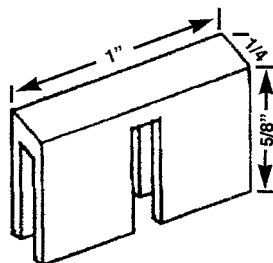

2A13
SECTION A
REV. 11/02

SASH GUIDES

SASH GUIDES

SASH GUIDES

HWP 274
THERM
SASH GUIDE

HWP 818
ALENCO
SLIDE GUIDE

HWP 742
ANDERSON
TOP SASH GUIDE

PAIR
HWP 816
JAMAICAN SASH
POSITIONER

HWP 498
RUSCO
SASH GUIDE & LOCK
(300-B1)

HWP 817
SEASONALL
ANTI-DRAFT PLUG

HWP 741
ANDERSON
BOTTOM GUIDE

HWP 476
S/H
SASH GUIDE

HWP 743
ANDERSON
SPACER BLOCK

HWP 873
BINNINGS
SASH GUIDE

METAL
HWP 881
ANGLE
CLIP