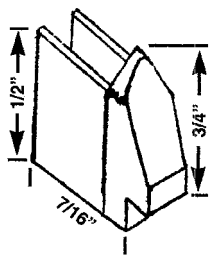

SASH GUIDES

WHITE
BLACK

HWP 9
GUIDE

ALUM.

ALUM.

WHITE

IF IN DOUBT ON ANY PART -- SEND SAMPLE FOR IDENTIFICATION.
WE ARE CONSTANTLY ADDING ADDITIONAL ITEMS TO SERVE YOU BETTER.

**#1
IN
SERVICE**

REPLACEMENT HARDWARE Mfg., Inc.

500 West 84th Street ♦ Hialeah ♦ Florida 33014 ♦ USA
305-558-5051 ♦ Fax: 305-557-5239 ♦ Toll Free: 1-800-780-5051
www.rhmfg.com ♦ www.replacement-hardware.com

2A13
SECTION A
REV. 11/02

SASH GUIDES