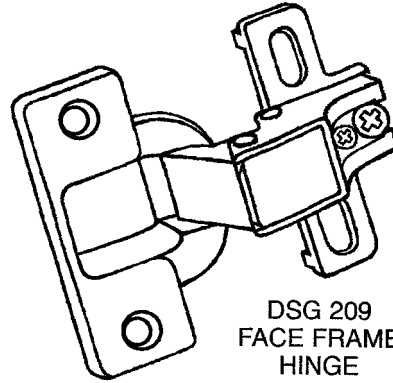

# CABINET HARDWARE

DSG 204  
GERMAN  
TOP HINGE

DSG 209  
FACE FRAME  
HINGE

DSG 207  
CONCEALED  
HINGE

DSG 208  
CONCEALED  
HINGE 170

DSG 302  
ROLLER LATCH SET

DSG 205  
BOTTOM HINGE

DSG 301  
MAGNETIC CATCH

9G3  
**SECTION G**  
REV. 4/99

**CABINET HARDWARE**

ANTIQUE BRASS

DSG 202  
SELF-CLOSING  
HINGE  
3/8" OFFSET

ANTIQUE BRASS

DSG 203  
WRAP-AROUND  
HINGE

DSG 800  
SHADE BRACKETS

DSG 200  
SELF-CLOSING  
HINGE

DSG 401  
ROUND KNOB  
1 1/4" DIAM.

IF IN DOUBT ON ANY PART -- SEND SAMPLE FOR IDENTIFICATION.  
WE ARE CONSTANTLY ADDING ADDITIONAL ITEMS TO SERVE YOU BETTER.

9G4  
SECTION G  
REV. 4/99

**REPLACEMENT HARDWARE Mfg., Inc.**