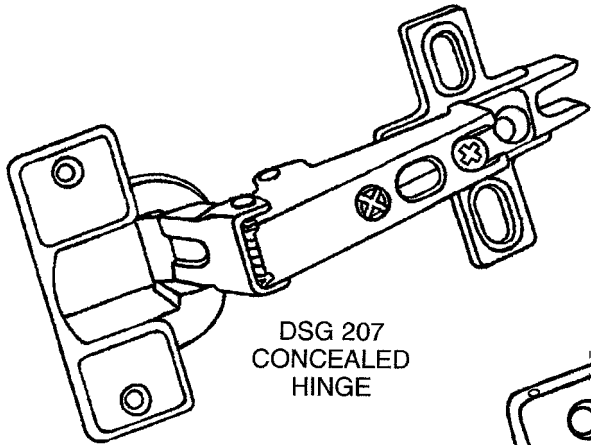

# CABINET HARDWARE

DSG 204  
GERMAN  
TOP HINGE

DSG 209  
FACE FRAME  
HINGE

DSG 207  
CONCEALED  
HINGE

DSG 208  
CONCEALED  
HINGE 170

DSG 302  
ROLLER LATCH SET

DSG 205  
BOTTOM HINGE

DSG 301  
MAGNETIC CATCH

9G3  
**SECTION G**  
REV. 4/99

**CABINET HARDWARE**

ANTIQUE BRASS

DSG 202  
SELF-CLOSING  
HINGE  
3/8" OFFSET

ANTIQUE BRASS

DSG 203  
WRAP-AROUND  
HINGE

DSG 800  
SHADE BRACKETS

DSG 200  
SELF-CLOSING  
HINGE

DSG 401  
ROUND KNOB  
1 1/4" DIAM.

IF IN DOUBT ON ANY PART -- SEND SAMPLE FOR IDENTIFICATION.  
WE ARE CONSTANTLY ADDING ADDITIONAL ITEMS TO SERVE YOU BETTER.

9G4  
SECTION G  
REV. 4/99

**REPLACEMENT HARDWARE Mfg., Inc.**