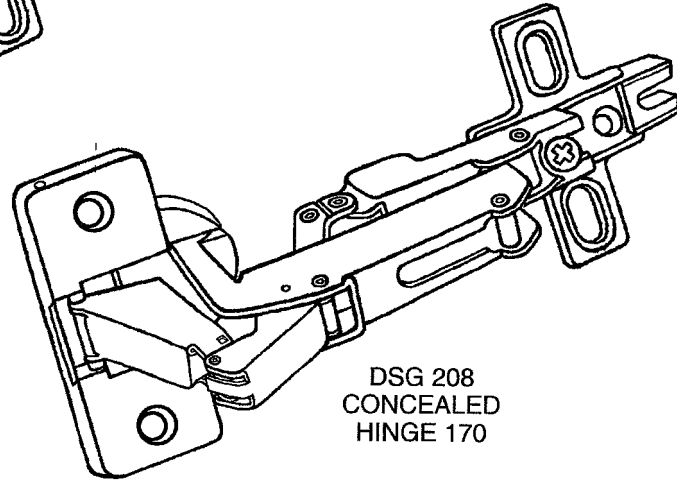

# CABINET HARDWARE

DSG 204  
GERMAN  
TOP HINGE

DSG 209  
FACE FRAME  
HINGE

DSG 207  
CONCEALED  
HINGE

DSG 208  
CONCEALED  
HINGE 170

DSG 302  
ROLLER LATCH SET

DSG 205  
BOTTOM HINGE

DSG 301  
MAGNETIC CATCH