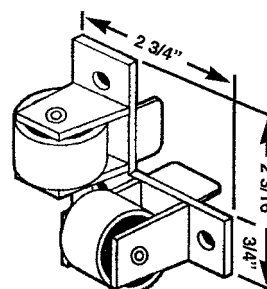

MONORAIL DRAWER REPLACEMENT PARTS

DRAWER ROLLERS & BRACKETS

DSG 2
ROLLER
BRACKET

DSG 23
SIDE
ROLLER

DSG 16
CENTER
ROLLER

13/16"
WHEEL

**REPLACE
BROKEN DRAWER PARTS
REPAIR
CABINETS • VANITIES • FURNITURE**

DSG 17 RIGHT
DSG 18 LEFT
FRONT ROLLERS

DSG 44
DRAWER GUIDE
ROLLER ASMB

DSG 45
DRAWER GUIDE
ROLLER ASMB

DSG 40
SNAP-IN
PILASTER
BRACKET
3/16" OFFSET

DSG 41
SNAP-IN
PILASTER
BRACKET
7/8" OFFSET

**IF IN DOUBT ON ANY
PART -- SEND SAMPLE
FOR IDENTIFICATION**