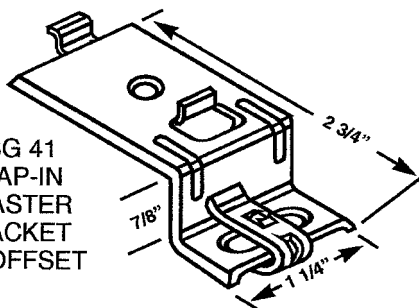

MONORAIL DRAWER REPLACEMENT PARTS

DRAWER ROLLERS & BRACKETS

DSG 2
ROLLER
BRACKET

DSG 23
SIDE
ROLLER

DSG 16
CENTER
ROLLER

13/16"
WHEEL

**REPLACE
BROKEN DRAWER PARTS
REPAIR
CABINETS • VANITIES • FURNITURE**

DSG 17 RIGHT
DSG 18 LEFT
FRONT ROLLERS

DSG 44
DRAWER GUIDE
ROLLER ASMB

DSG 45
DRAWER GUIDE
ROLLER ASMB

DSG 40
SNAP-IN
PILASTER
BRACKET
3/16" OFFSET

DSG 41
SNAP-IN
PILASTER
BRACKET
7/8" OFFSET

**IF IN DOUBT ON ANY
PART -- SEND SAMPLE
FOR IDENTIFICATION**