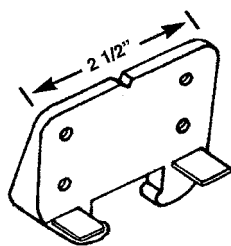

DSG 21
RAIL GUIDE