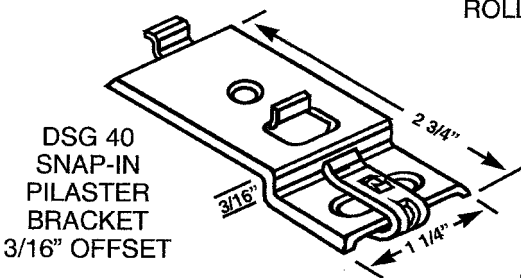

MONORAIL DRAWER REPLACEMENT PARTS

DRAWER ROLLERS & BRACKETS

DSG 2
ROLLER
BRACKET

DSG 23
SIDE
ROLLER

DSG 16
CENTER
ROLLER

13/16"
WHEEL

**REPLACE
BROKEN DRAWER PARTS
REPAIR
CABINETS • VANITIES • FURNITURE**

DSG 17 RIGHT
DSG 18 LEFT
FRONT ROLLERS

DSG 44
DRAWER GUIDE
ROLLER ASMB

DSG 45
DRAWER GUIDE
ROLLER ASMB

DSG 40
SNAP-IN
PILASTER
BRACKET
3/16" OFFSET

DSG 41
SNAP-IN
PILASTER
BRACKET
7/8" OFFSET

**IF IN DOUBT ON ANY
PART -- SEND SAMPLE
FOR IDENTIFICATION**