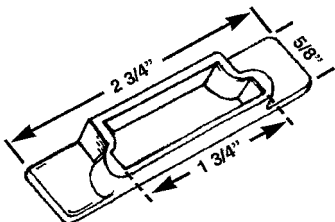

FRONT & BACK TRACK GUIDES

DSG 32
BACK
SUPPORT
GUIDE