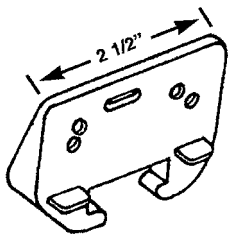

MONORAIL DRAWER REPLACEMENT PARTS

RAIL GUIDES FOR METAL OR WOOD TRACK

DSG 9
RAIL GUIDE