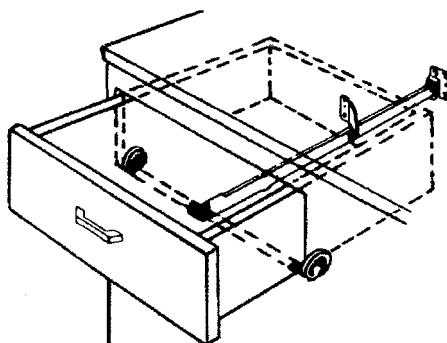

MONORAIL DRAWER REPLACEMENT PARTS

DRAWER ROLLERS & BRACKETS

DSG 2
ROLLER
BRACKET

DSG 23
SIDE
ROLLER

DSG 16
CENTER
ROLLER

13/16"
WHEEL

**REPLACE
BROKEN DRAWER PARTS
REPAIR
CABINETS • VANITIES • FURNITURE**

DSG 17 RIGHT
DSG 18 LEFT
FRONT ROLLERS

DSG 44
DRAWER GUIDE
ROLLER ASMB

DSG 45
DRAWER GUIDE
ROLLER ASMB

DSG 40
SNAP-IN
PILASTER
BRACKET
3/16" OFFSET

DSG 41
SNAP-IN
PILASTER
BRACKET
7/8" OFFSET

**IF IN DOUBT ON ANY
PART -- SEND SAMPLE
FOR IDENTIFICATION**