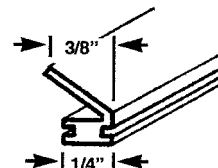

WDV 148
FLAP GASKET
400' PER ROLL