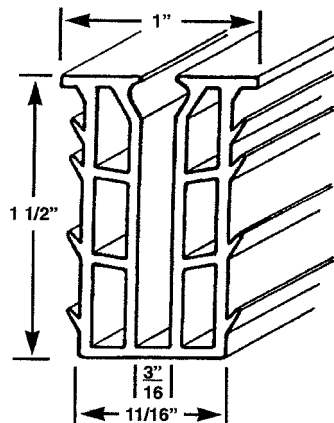

MINIMUM ORDER APPLIES ON ALL VINYL

IF IN DOUBT ON ANY PART -- SEND SAMPLE FOR IDENTIFICATION

9E1  
SECTION E  
REV. 3/03

**REPLACEMENT HARDWARE Mfg., Inc.**

500 West 84th Street ♦ Hialeah ♦ Florida 33014 ♦ USA  
305-558-5051 ♦ Fax: 305-557-5239 ♦ Toll Free: 1-800-780-5051  
www.rhmfg.com ♦ www.replacement-hardware.com

**#1  
IN  
SERVICE**

VINYL

WDV 141  
GLAZING CHANNEL

WDV 136  
GLAZING CHANNEL

WDV 143  
SLIMLINE  
WEDGE

WDV 144  
HARCAR  
WEDGE

WDV 145  
HARCAR  
WEDGE

WDV 131  
GLAZING VINYL