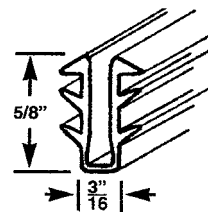

WDV 137  
GLAZING CHANNEL

WDV 147  
REDUCING VINYL  
Insulated to 1/4" Glass

WDV 103  
GLAZING BEAD

WDV 130  
GLAZING VINYL  
1/4 OR 3/16

WDV 134  
MILLER  
GLAZING VINYL 3/16

MINIMUM ORDER APPLIES ON ALL VINYLs.

9E2  
**SECTION E**  
REV. 1/98

VINYL

WDV 116  
VINYL

WDV 135  
BULB VINYL

WDV 139  
BULB VINYL  
ATW VENT

WDV 121  
1" x 1/8"  
RUBBER STRIP

MINIMUM  
ORDER  
APPLIES  
ON ALL  
VINYLs.

WDV 40  
HEADER  
SILL VINYL