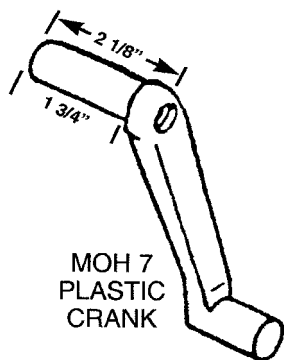

MOBILE HOME/RV HANDLES & EXTENSION

MOH 1
METAL
CRANK

MOH 2
METAL
CRANK

MOH 5
PLASTIC
CRANK

MOH 6
PLASTIC
CRANK

MOH 7
PLASTIC
CRANK

MOH 8
PLASTIC
CRANK

MOH 9
PLASTIC
CRANK

MOH 10
PLASTIC
CRANK

MOH 11
CRANK
HANDLE

MOH 14
5/16" HEX
CRANK

MOH 4
PLASTIC
TEE HANDLE

MOH 3
PLASTIC
KNOB HANDLE

ALL 5/16" SPLINE UNLESS SPECIFIED • ALL HANDLES PACKED WITH SCREWS

METAL
EXTENSION

	A
MOE 1	1/2"
MOE 2	7/8"
MOE 3	1 1/8"
MOE 4	2"

ALUMINUM ROD

WPA 500	5/16	HEX
WPA 511	3/8	HEX
WPA 510	9/16	HEX
WPA 509	1/4	RND
WPA 508	5/16	RND
WPA 507	3/8	RND

FASTENERS

FAS 853	8-32x1/2	PH PAN
FAS 865	8-32x3/4	PH RND ALUM
FAS 850	8-32x7/8	PH RND
FAS 860	1/2-32x1 1/4	PH RND
FAS 854	1/2-32x1 5/8	PH RND
FAS 855	8-32x2	PH RND
FAS 856	1/2-32x2 1/4	PH RND
FAS 857	8-32x3	SL RND