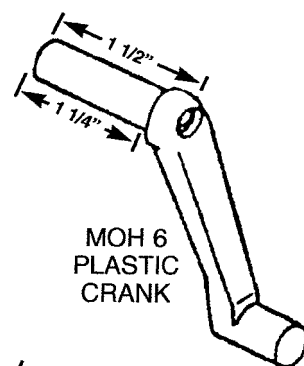

MOBILE HOME/RV HANDLES & EXTENSION

ALL 5/16" SPLINE UNLESS SPECIFIED • ALL HANDLES PACKED WITH SCREWS

	A
MOE 1	1/2"
MOE 2	7/8"
MOE 3	1 1/8"
MOE 4	2"

ALUMINUM ROD

WPA 500	5/16	HEX
WPA 511	3/8	HEX
WPA 510	9/16	HEX
WPA 509	1/4	RND
WPA 508	5/16	RND
WPA 507	3/8	RND

FASTENERS

FAS 853	8-32x1/2	PH PAN
FAS 865	8-32x3/4	PH RND ALUM
FAS 850	8-32x7/8	PH RND
FAS 860	1/2-32x1 1/4	PH RND
FAS 854	1/2-32x1 5/8	PH RND
FAS 855	8-32x2	PH RND
FAS 856	1/2-32x2 1/4	PH RND
FAS 857	8-32x3	SL RND

IF IN DOUBT ON ANY PART -- SEND SAMPLE FOR IDENTIFICATION.

REPLACEMENT HARDWARE Mfg, Inc.

500 West 84 Street, Hialeah, FL 33014
(305) 558-5051 • FAX 305-557-5239 • NATIONAL 800-730-5051

8B1
SECTION B
REV. 4/99