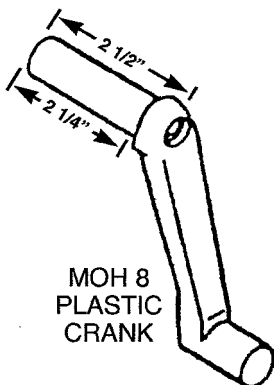

MOBILE HOME/RV HANDLES & EXTENSION

MOH 1
METAL
CRANK

MOH 2
METAL
CRANK

MOH 5
PLASTIC
CRANK

MOH 6
PLASTIC
CRANK

MOH 7
PLASTIC
CRANK

MOH 8
PLASTIC
CRANK

MOH 9
PLASTIC
CRANK

MOH 10
PLASTIC
CRANK

MOH 11
CRANK
HANDLE

MOH 14
5/16" HEX
CRANK

MOH 4
PLASTIC
TEE HANDLE

MOH 3
PLASTIC
KNOB HANDLE

ALL 5/16" SPLINE UNLESS SPECIFIED • ALL HANDLES PACKED WITH SCREWS

METAL
EXTENSION

	A
MOE 1	1/2"
MOE 2	7/8"
MOE 3	1 1/8"
MOE 4	2"

ALUMINUM ROD

WPA 500	5/16	HEX
WPA 511	3/8	HEX
WPA 510	9/16	HEX
WPA 509	1/4	RND
WPA 508	5/16	RND
WPA 507	3/8	RND

FASTENERS

FAS 853	8-32x1/2	PH PAN
FAS 865	8-32x3/4	PH RND ALUM
FAS 850	8-32x7/8	PH RND
FAS 860	1/2-32x1 1/4	PH RND
FAS 854	1/2-32x1 5/8	PH RND
FAS 855	8-32x2	PH RND
FAS 856	1/2-32x2 1/4	PH RND
FAS 857	8-32x3	SL RND