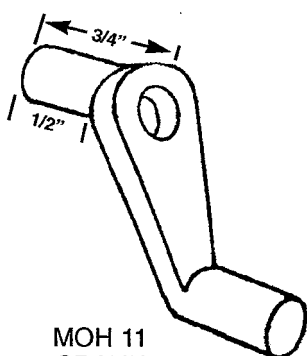

MOH 10
PLASTIC
CRANK

MOH 11
CRANK
HANDLE

MOH 14
5/16" HEX
CRANK

MOH 4
PLASTIC
TEE HANDLE

MOH 3
PLASTIC
KNOB HANDLE

ALL 5/16" SPLINE UNLESS SPECIFIED • ALL HANDLES PACKED WITH SCREWS

METAL
EXTENSION

	A
MOE 1	1/2"
MOE 2	7/8"
MOE 3	1 1/8"
MOE 4	2"

ALUMINUM ROD

WPA 500	5/16	HEX
WPA 511	3/8	HEX
WPA 510	9/16	HEX
WPA 509	1/4	RND
WPA 508	5/16	RND
WPA 507	3/8	RND

FASTENERS

FAS 853	8-32x1/2	PH PAN
FAS 865	8-32x3/4	PH RND ALUM
FAS 850	8-32x7/8	PH RND
FAS 860	1/2-32x1 1/4	PH RND
FAS 854	1/2-32x1 5/8	PH RND
FAS 855	8-32x2	PH RND
FAS 856	1/2-32x2 1/4	PH RND
FAS 857	8-32x3	SL RND