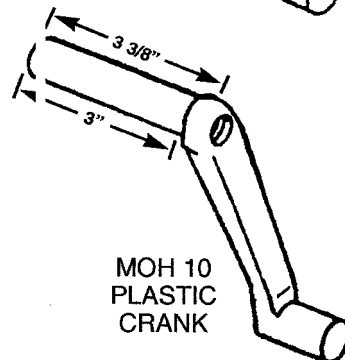

MOH 10
PLASTIC
CRANK

MOH 11
CRANK
HANDLE

MOH 14
5/16" HEX
CRANK

MOH 4
PLASTIC
TEE HANDLE

MOH 3
PLASTIC
KNOB HANDLE

ALL 5/16" SPLINE UNLESS SPECIFIED • ALL HANDLES PACKED WITH SCREWS

METAL
EXTENSION

	A
MOE 1	1/2"
MOE 2	7/8"
MOE 3	1 1/8"
MOE 4	2"

ALUMINUM ROD

WPA 500	5/16	HEX
WPA 511	3/8	HEX
WPA 510	9/16	HEX
WPA 509	1/4	RND
WPA 508	5/16	RND
WPA 507	3/8	RND

FASTENERS

FAS 853	8-32x1/2	PH PAN
FAS 865	8-32x3/4	PH RND ALUM
FAS 850	8-32x7/8	PH RND
FAS 860	1/2-32x1 1/4	PH RND
FAS 854	1/2-32x1 5/8	PH RND
FAS 855	8-32x2	PH RND
FAS 856	1/2-32x2 1/4	PH RND
FAS 857	8-32x3	SL RND