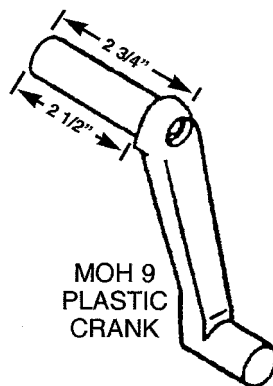

MOH 5
PLASTIC
CRANK

MOH 9
PLASTIC
CRANK