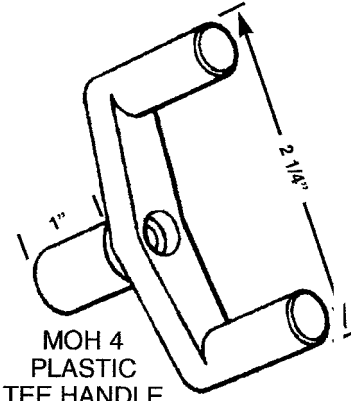

MOBILE HOME/RV HANDLES & EXTENSION

MOH 1
METAL
CRANK

MOH 2
METAL
CRANK

MOH 5
PLASTIC
CRANK

MOH 6
PLASTIC
CRANK

MOH 7
PLASTIC
CRANK

MOH 8
PLASTIC
CRANK

MOH 9
PLASTIC
CRANK

MOH 10
PLASTIC
CRANK

MOH 11
CRANK
HANDLE

MOH 14
5/16" HEX
CRANK

MOH 4
PLASTIC
TEE HANDLE

MOH 3
PLASTIC
KNOB HANDLE

ALL 5/16" SPLINE UNLESS SPECIFIED • ALL HANDLES PACKED WITH SCREWS

METAL
EXTENSION

	A
MOE 1	1/2"
MOE 2	7/8"
MOE 3	1 1/8"
MOE 4	2"

ALUMINUM ROD

WPA 500	5/16	HEX
WPA 511	3/8	HEX
WPA 510	9/16	HEX
WPA 509	1/4	RND
WPA 508	5/16	RND
WPA 507	3/8	RND

FASTENERS

FAS 853	8-32x1/2	PH PAN
FAS 865	8-32x3/4	PH RND ALUM
FAS 850	8-32x7/8	PH RND
FAS 860	1/2-32x1 1/4	PH RND
FAS 854	1/2-32x1 5/8	PH RND
FAS 855	8-32x2	PH RND
FAS 856	1/2-32x2 1/4	PH RND
FAS 857	8-32x3	SL RND