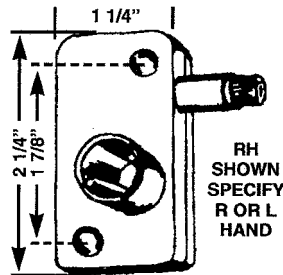

MHO 62
PHILIPS
SMALL W/LONG
SHOULDER