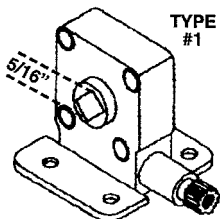

MHO 25
WIDE
HEAD
TAPPED
OPER.

MHO 27
WIDE
HEAD
RACK
OPER.

REPLACES
PARLYN #1200, #1450
& MANY OTHERS

MHO 24
FACE
MOUNT
RACK
OPER.

MHO 29
FACE
MOUNT
WITH
ADAPTER

WPA 77
5/16" HEX DR
45°
ADAPTER

CENTERMOUNT OPERATORS

MHO 2
3/8" HEX

MHO 3
5/16" SQ.

MHO 4
1/4" SQ.

MHO 5
1/4" SQ.

MHO 6
5/16" SQ.

MHO 7
1/4" HEX

MHO 10
5/16" SQ.

	A SHAFT	B MTG HOLE
MHO 2	1/4" SQ	#1
MHO 3	5/16" SQ	#1
MHO 4	3/8" HEX	#1
MHO 5	1/4" SQ	1 11/32x13/16
MHO 6	1/4" HEX	#2
MHO 7	5/16" SQ	#2
MHO 10	5/16" SQ	#2