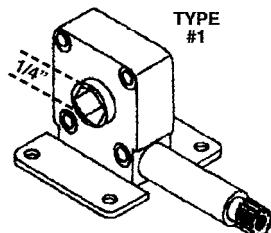

MHO 25
WIDE
HEAD
TAPPED
OPER.

MHO 27
WIDE
HEAD
RACK
OPER.

REPLACES
PARLYN #1200, #1450
& MANY OTHERS

MHO 24
FACE
MOUNT
RACK
OPER.

MHO 29
FACE
MOUNT
WITH
ADAPTER

WPA 77
5/16" HEX DR
45°
ADAPTER

CENTERMOUNT OPERATORS

MHO 2
3/8" HEX

MHO 3
5/16" SQ.

MHO 4
1/4" SQ.

MHO 5
1/4" SQ.

MHO 6
5/16" SQ.

MHO 7
1/4" HEX

MHO 10
5/16" SQ.

	A SHAFT	B MTG HOLE
MHO 2	1/4" SQ	#1
MHO 3	5/16" SQ	#1
MHO 4	3/8" HEX	#1
MHO 5	1/4" SQ	1 11/32x13/16
MHO 6	1/4" HEX	#2
MHO 7	5/16" SQ	#2
MHO 10	5/16" SQ	#2