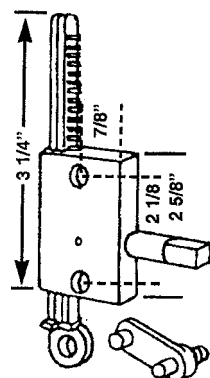

MOBILE HOME/RV OPERATORS

MHO 19
PARLYN
RACK OPER.
5/16" HEX

MHO 19A
5/16" SPLINE