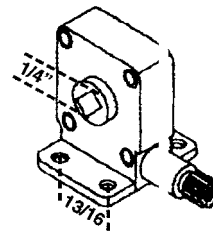

MHO 25
WIDE
HEAD
TAPPED
OPER.

MHO 27
WIDE
HEAD
RACK
OPER.

REPLACES
PARLYN #1200, #1450
& MANY OTHERS

MHO 24
FACE
MOUNT
RACK
OPER.

MHO 29
FACE
MOUNT
WITH
ADAPTER

WPA 77
5/16" HEX DR
45°
ADAPTER

CENTERMOUNT OPERATORS

MHO 2
3/8" HEX

MHO 3
5/16" SQ.

MHO 4
1/4" SQ.

MHO 5
1/4" SQ.

MHO 6
5/16" SQ.

MHO 7
1/4" HEX

MHO 10
5/16" SQ.

	A SHAFT	B MTG HOLE
MHO 2	1/4" SQ	#1
MHO 3	5/16" SQ	#1
MHO 4	3/8" HEX	#1
MHO 5	1/4" SQ	1 11/32x13/16
MHO 6	1/4" HEX	#2
MHO 7	5/16" SQ	#2
MHO 10	5/16" SQ	#2