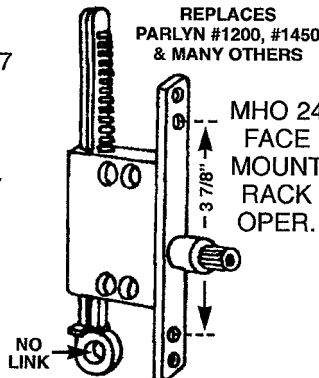

8A1
SECTION A
REV. 4/99

MOBILE HOME/RV OPERATORS

MHO 19
PARLYN
RACK OPER.
5/16" HEX

MHO 19A
5/16" SPLINE

MHO 19B
5/16" SPLINE

MHO 21
SIDEMOUNT
RACK OPER.

MHO 22
SIDEMOUNT
RACK OPER.

MHO 18
RACK OPER.

MHO 25
WIDE
HEAD
TAPPED
OPER.

MHO 27
WIDE
HEAD
RACK
OPER.

REPLACES
PARLYN #1200, #1450
& MANY OTHERS

MHO 24
FACE
MOUNT
RACK
OPER.

MHO 29
FACE
MOUNT
WITH
ADAPTER

WPA 77
5/16" HEX DR
45°
ADAPTER

CENTERMOUNT OPERATORS