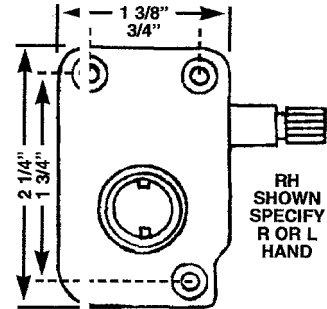

MOBILE HOME/RV OPERATORS

SIDEMOUNT TORQUE OPERATORS

MHO 45
SQUARE HUB

MHO 30
ROUND HUB

MHO 40
AWNING TYPE

MHO 50
SLANT
SILL

MHO 51
NON-HANDED
1/8" PROJ.

MHO 52
SQUARE CORE