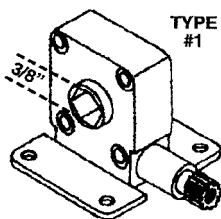

MHO 25
WIDE
HEAD
TAPPED
OPER.

MHO 27
WIDE
HEAD
RACK
OPER.

REPLACES
PARLYN #1200, #1450
& MANY OTHERS

MHO 24
FACE
MOUNT
RACK
OPER.

MHO 29
FACE
MOUNT
WITH
ADAPTER

WPA 77
5/16" HEX DR
45°
ADAPTER

CENTERMOUNT OPERATORS

MHO 2
3/8" HEX

MHO 3
5/16" SQ.

MHO 4
1/4" SQ.

MHO 5
1/4" SQ.

MHO 6
5/16" SQ.

MHO 7
1/4" HEX

MHO 10
5/16" SQ.

	A SHAFT	B MTG HOLE
MHO 2	1/4" SQ	#1
MHO 3	5/16" SQ	#1
MHO 4	3/8" HEX	#1
MHO 5	1/4" SQ	1 11/32x13/16
MHO 6	1/4" HEX	#2
MHO 7	5/16" SQ	#2
MHO 10	5/16" SQ	#2