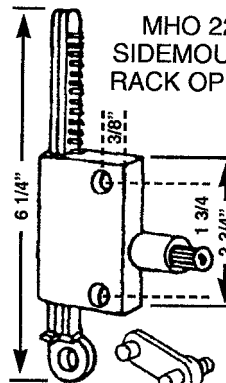

- MHO 68 1/8" HUB
- MHO 65 1/4" HUB
- MHO 66 1/2" HUB
- MHO 67 11/16" HUB

IF IN DOUBT ON ANY PART -- SEND SAMPLE FOR IDENTIFICATION.

REPLACEMENT HARDWARE Mfg, Inc.

500 West 84 Street, Hialeah, FL 33014

(305) 558-5051 • FAX 305-557-5239 • NATIONAL 800-730-5051

8A1
SECTION A
REV. 4/99

MOBILE HOME/RV OPERATORS

MHO 19
PARLYN
RACK OPER.
5/16" HEX

MHO 19A
5/16" SPLINE

MHO 19B
5/16" SPLINE

MHO 21
SIDEMOUNT
RACK OPER.

MHO 22
SIDEMOUNT
RACK OPER.

MHO 18
RACK OPER.

MHO 25
WIDE
HEAD
TAPPED
OPER.

MHO 27
WIDE
HEAD
RACK
OPER.

REPLACES
PARLYN #1200, #1450
& MANY OTHERS

MHO 24
FACE
MOUNT
RACK
OPER.

MHO 29
FACE
MOUNT
WITH
ADAPTER

WPA 77
5/16" HEX DR
45°
ADAPTER

CENTERMOUNT OPERATORS