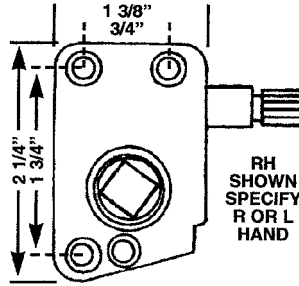

MOBILE HOME/RV OPERATORS

SIDEMOUNT TORQUE OPERATORS

MHO 45
SQUARE HUB

MHO 30
ROUND HUB

MHO 40
AWNING TYPE

MHO 50
SLANT
SILL

MHO 51
NON-HANDED
1/8" PROJ.

MHO 52
SQUARE CORE