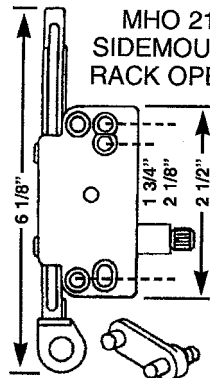

- MHO 68 1/8" HUB
- MHO 65 1/4" HUB
- MHO 66 1/2" HUB
- MHO 67 11/16" HUB

IF IN DOUBT ON ANY PART -- SEND SAMPLE FOR IDENTIFICATION.

REPLACEMENT HARDWARE Mfg, Inc.

500 West 84 Street, Hialeah, FL 33014

(305) 558-5051 • FAX 305-557-5239 • NATIONAL 800-730-5051

8A1
SECTION A
REV. 4/99

MOBILE HOME/RV OPERATORS

MHO 19
PARLYN
RACK OPER.
5/16" HEX

MHO 19A
5/16" SPLINE

MHO 19B
5/16" SPLINE

MHO 21
SIDEMOUNT
RACK OPER.

MHO 22
SIDEMOUNT
RACK OPER.

MHO 18
RACK OPER.

MHO 25
WIDE
HEAD
TAPPED
OPER.

MHO 27
WIDE
HEAD
RACK
OPER.

REPLACES
PARLYN #1200, #1450
& MANY OTHERS

MHO 24
FACE
MOUNT
RACK
OPER.

MHO 29
FACE
MOUNT
WITH
ADAPTER

WPA 77
5/16" HEX DR
45°
ADAPTER

CENTERMOUNT OPERATORS

MHO 2
3/8" HEX

MHO 3
5/16" SQ.

MHO 4
1/4" SQ.

MHO 5
1/4" SQ.

MHO 6
5/16" SQ.

MHO 7
1/4" HEX

MHO 10
5/16" SQ.

	A SHAFT	B MTG HOLE
MHO 2	1/4" SQ	#1
MHO 3	5/16" SQ	#1
MHO 4	3/8" HEX	#1
MHO 5	1/4" SQ	1 11/32x13/16
MHO 6	1/4" HEX	#2
MHO 7	5/16" SQ	#2
MHO 10	5/16" SQ	#2