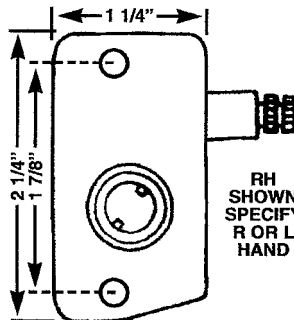

MHO 69
SIDEMOUNT