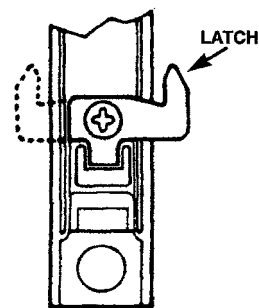

To Reverse the "HAND" of the Latch, Remove Cam Screw, Flip Latch 180° and Replace Screw.

NEW CONVENIENT VARIETY PAK

HAVE THAT SPECIAL CAM RIGHT AT YOUR FINGERTIPS!

PLEASE SEE OUR OTHER VARIETY PAKS

**SECTION B - PINK PAGES*

CPDH 501 CAM ASSORTMENT

PATIO DOOR LOCK FASTENERS

FAS 27 10-32 BINDER POST

USE  WITH

- FAT 181 10-32 x 3/4"
- FAS 107S 10-32 x 7/8"
- FAS 107 10-32 x 1"
- FAS 107L 10-32 x 1 1/8"
- FAT 168 10-32 x 1 1/4"
- FAT 180 10-32 x 1 1/2"
- FAT 182 10-32 x 2"
- FAS 106 10-32 x 2 1/2"
- FAT 171 10-32 x 3"