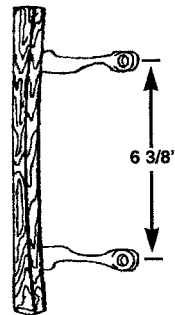

PATIO DOOR HANDLES

PDH 4
"C" CANOE
HANDLE

PDH 5
BOW TIE
WOOD

PDH 30
SCULPTURED
CHROME

PDH 99
TM
HANDLE

PDH 95
TEAKWOOD
HANDLE

PDH 17
MILLER

PDH 50
CROSSLY