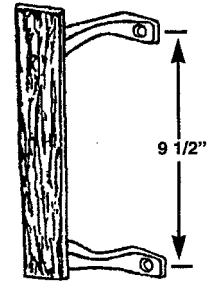

PATIO DOOR HANDLES

PDH 4
"C" CANOE
HANDLE

PDH 5
BOW TIE
WOOD

PDH 30
SCULPTURED
CHROME

PDH 99
TM
HANDLE

PDH 95
TEAKWOOD
HANDLE

PDH 17
MILLER

PDH 50
CROSSLY