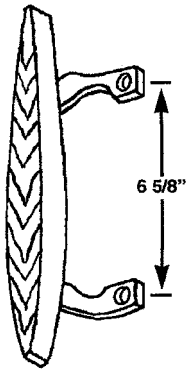

PATIO DOOR HANDLES

PDH 4
"C" CANOE
HANDLE

PDH 5
BOW TIE
WOOD

PDH 30
SCULPTURED
CHROME

PDH 99
TM
HANDLE

PDH 95
TEAKWOOD
HANDLE

PDH 17
MILLER

PDH 50
CROSSLY