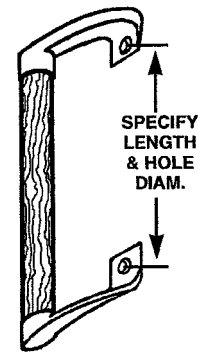

PATIO DOOR HANDLES

PDH 4
"C" CANOE
HANDLE

PDH 5
BOW TIE
WOOD

PDH 30
SCULPTURED
CHROME

PDH 99
TM
HANDLE

PDH 95
TEAKWOOD
HANDLE

PDH 17
MILLER

PDH 50
CROSSLY