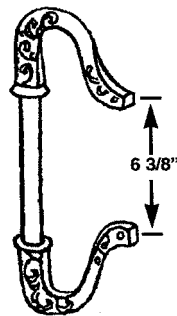

PDH 70 SILVER
PDH 71 WHITE
PDH 72 GOLD
MILLER MEDITERRANEAN
STYLE LEXAN HANDLE