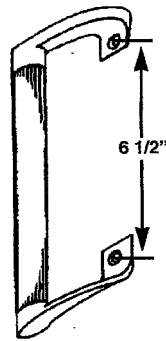

PATIO DOOR HANDLES

PDH 4
"C" CANOE
HANDLE

PDH 5
BOW TIE
WOOD

PDH 30
SCULPTURED
CHROME

PDH 99
TM
HANDLE

PDH 95
TEAKWOOD
HANDLE

PDH 17
MILLER

PDH 50
CROSSLY