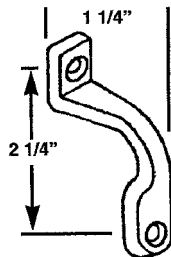

PDH 40
BRACKETS
FOR WOOD
HANDLES
BLACK/
CHROME