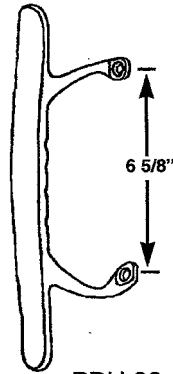

PATIO DOOR HANDLES

PDH 4
"C" CANOE
HANDLE

PDH 5
BOW TIE
WOOD

PDH 30
SCULPTURED
CHROME

PDH 99
TM
HANDLE

PDH 95
TEAKWOOD
HANDLE

PDH 17
MILLER

PDH 50
CROSSLY