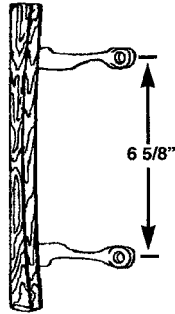

PATIO DOOR HANDLES

PDH 4
"C" CANOE
HANDLE

PDH 5
BOW TIE
WOOD

PDH 30
SCULPTURED
CHROME

PDH 99
TM
HANDLE

PDH 95
TEAKWOOD
HANDLE

PDH 17
MILLER

PDH 50
CROSSLY