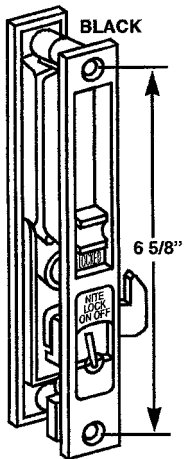

PATIO DOOR LOCKS & HANDLES

PDH 33
STANDARD
"C" CAM
W/KEY
CYLINDER

PDH 34
STANDARD
"C" CAM

PDH 12
PATIO
DOOR
LOCK

PDH 192
LOCK/W/
NITE LOCK
1 1/8" DOOR

PDH 84
KELLER LOCK

PDH 187
HOWARD SET

PDH 189
HOWARD IND
INTERIOR
"P" CAM