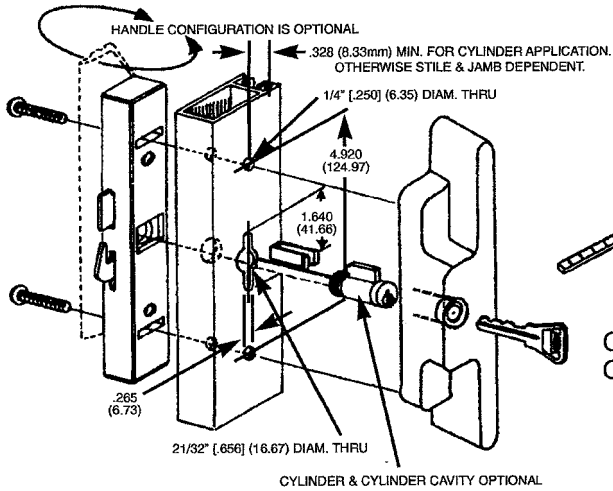

5A6
SECTION A
NEW 7/97

REPLACEMENT HARDWARE Mfg. Inc.

500 West 84 Street, Hialeah, FL 33014
(305) 558-5051 • FAX 305-557-5239 • NATIONAL 800-780-5051

SURFACE-MOUNTED HANDLE AND LOCK SETS

TYPICAL DIMENSIONS