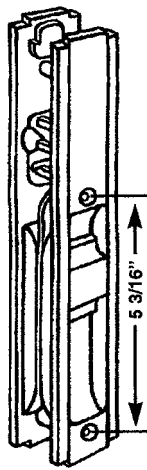

PATIO DOOR LOCKS & HANDLES

PDH 148
COMMERCIAL
LOCK