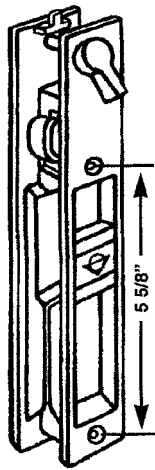

PATIO DOOR LOCKS & HANDLES

PDH 33
STANDARD
"C" CAM
W/KEY
CYLINDER

PDH 34
STANDARD
"C" CAM

PDH 12
PATIO
DOOR
LOCK

PDH 192
LOCK/W/
NITE LOCK
1 1/8" DOOR

PDH 84
KELLER LOCK

PDH 187
HOWARD SET

PDH 189
HOWARD IND
INTERIOR
"P" CAM

PDH 186
EXTERIOR
PULL/W/
EXTENDER

BLACK
PLASTIC

PDH 136
LOCK
SPACER

PDH 193
EXTERIOR
PULL

IF IN DOUBT ON ANY PART -- SEND SAMPLE FOR IDENTIFICATION.

REPLACEMENT HARDWARE Mfg., Inc.

500 West 84 Street, Hialeah, FL 33014

(305) 558-5051 • FAX 305-557-5239 • NATIONAL 800-780-5051

5A5
SECTION A
NEW 7/97

PATIO DOOR LOCKS & HANDLES

PDH 148
COMMERCIAL
LOCK

PDH 185
ADAMS RITE
W/LEVER

PDH 159
ABC
OLD

PDH 182
TUCKER
PATIO DOOR
LOCK NO KEY