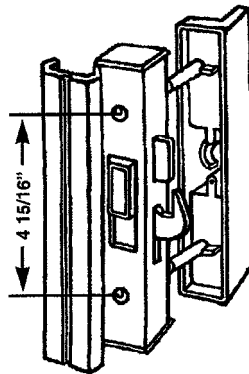

PDH 175
HANDLE
SET

PDH 190
SURFACE
MOUNT SET

PDH 174
HANDLE SET

PDH 60
FULLVIEW
INSIDE/OUTSIDE HANDLE

PDH 177
PEACHTREE
CITATION

PDH 166
W & F DUMMY
HANDLE

PDH 147
EXTRUDED PULL
3" MOUNTING

IF IN DOUBT ON ANY PART -- SEND SAMPLE FOR IDENTIFICATION.
WE ARE CONSTANTLY ADDING ADDITIONAL ITEMS TO SERVE YOU BETTER.

5A6
SECTION A
NEW 7/97

REPLACEMENT HARDWARE Mfg. Inc.

500 West 84 Street, Hialeah, FL 33014
(305) 558-5051 • FAX 305-557-5239 • NATIONAL 800-780-5051

SURFACE-MOUNTED HANDLE AND LOCK SETS

TYPICAL DIMENSIONS