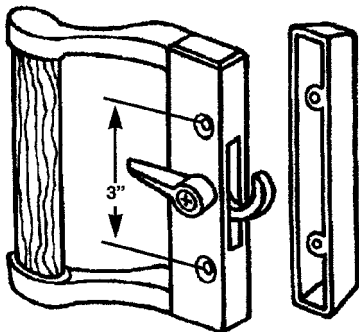

PDH 60
FULLVIEW
INSIDE/OUTSIDE HANDLE