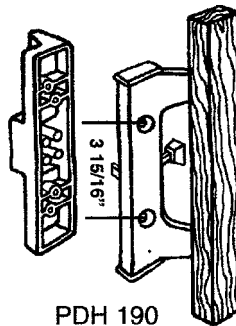

PDH 190
SURFACE
MOUNT SET