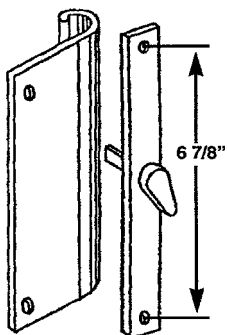

PATIO DOOR LOCKS & HANDLES

PDH 73
EXTERIOR
PULL
W/KEY

PDH 57
PREMIER
LOCK

PDH 59
HORIZON
REPL.
LOCK

PDH 102
SURFACE MOUNT

PDH 103
SURFACE MOUNT

PDH 118
SURFACE MOUNT
NORANDEX

PDH 87
SURFACE MOUNT