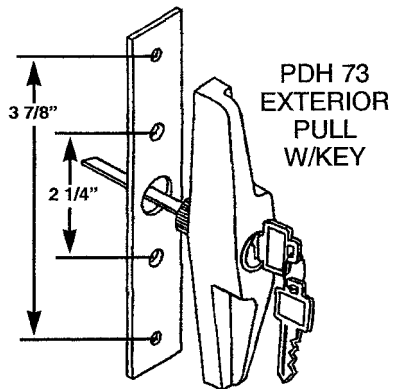

PATIO DOOR LOCKS & HANDLES

PDH 73
EXTERIOR
PULL
W/KEY

PDH 57
PREMIER
LOCK

PDH 59
HORIZON
REPL.
LOCK

PDH 102
SURFACE MOUNT

PDH 103
SURFACE MOUNT

PDH 118
SURFACE MOUNT
NORANDEX

PDH 87
SURFACE MOUNT