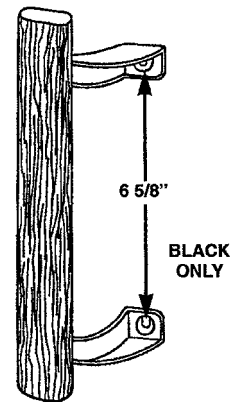

PDH 143
1-PIECE BRACKET