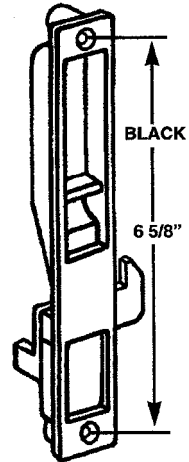

PATIO DOOR LOCKS & HANDLES

PDH 33
STANDARD
"C" CAM
W/KEY
CYLINDER

PDH 34
STANDARD
"C" CAM

PDH 12
PATIO
DOOR
LOCK

PDH 192
LOCK/W/
NITE LOCK
1 1/8" DOOR

PDH 84
KELLER LOCK

PDH 187
HOWARD SET

PDH 189
HOWARD IND
INTERIOR
"P" CAM

PDH 186
EXTERIOR
PULL/W/
EXTENDER

BLACK
PLASTIC

PDH 136
LOCK
SPACER

PDH 193
EXTERIOR
PULL

IF IN DOUBT ON ANY PART -- SEND SAMPLE FOR IDENTIFICATION.

REPLACEMENT HARDWARE Mfg., Inc.

500 West 84 Street, Hialeah, FL 33014