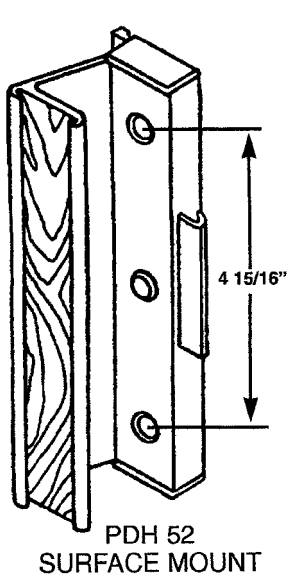

**PDH 109
KEY CYLINDER
OPTIONAL**

MANY INSIDE HANDLE DESIGNS AND FINISHES AVAILABLE

**PDH 52
SURFACE MOUNT**