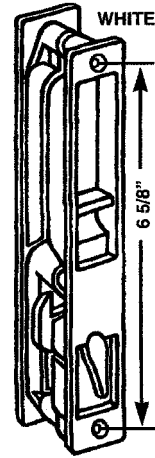

PDH 85
ACORN

PDH 140
WOOD HANDLE

PDH 142
A WOOD HANDLE

PDH 143
1-PIECE BRACKET

PDH 135
BRACKETS

PDH 120
CROFT END CAP

PDH 133
PLUG

PDH 134
PLUG

PATIO DOOR LOCKS & HANDLES

PDH 33
STANDARD
"C" CAM
W/KEY
CYLINDER

PDH 34
STANDARD
"C" CAM

PDH 12
PATIO
DOOR
LOCK

PDH 192
LOCK/W/
NITE LOCK
1 1/8" DOOR

PDH 84
KELLER LOCK

PDH 187
HOWARD SET

PDH 189
HOWARD IND
INTERIOR
"P" CAM