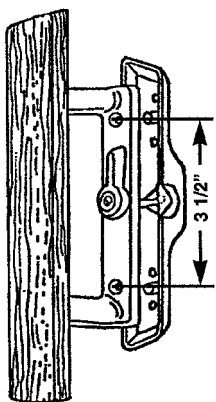

PATIO DOOR LOCKS & HANDLES

PDH 73
EXTERIOR
PULL
W/KEY

PDH 57
PREMIER
LOCK

PDH 59
HORIZON
REPL.
LOCK

PDH 102
SURFACE MOUNT

PDH 103
SURFACE MOUNT

PDH 118
SURFACE MOUNT
NORANDEX

PDH 87
SURFACE MOUNT

PDH 85
ACORN

PDH 140
WOOD HANDLE

PDH 142
A WOOD HANDLE

PDH 143
1-PIECE BRACKET

PDH 135
BRACKETS

PDH 120
CROFT END CAP

PDH 133
PLUG

PDH 134
PLUG