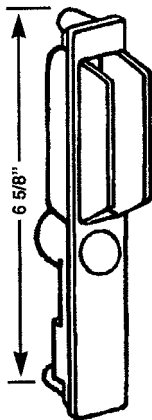

PATIO DOOR LOCKS & HANDLES

PDH 33
STANDARD
"C" CAM
W/KEY
CYLINDER

PDH 34
STANDARD
"C" CAM

PDH 12
PATIO
DOOR
LOCK

PDH 192
LOCK/W/
NITE LOCK
1 1/8" DOOR

PDH 84
KELLER LOCK

PDH 187
HOWARD SET

PDH 189
HOWARD IND
INTERIOR
"P" CAM

PDH 186
EXTERIOR
PULL/W/
EXTENDER

BLACK
PLASTIC

PDH 136
LOCK
SPACER

PDH 193
EXTERIOR
PULL

IF IN DOUBT ON ANY PART -- SEND SAMPLE FOR IDENTIFICATION.

REPLACEMENT HARDWARE Mfg., Inc.

500 West 84 Street, Hialeah, FL 33014