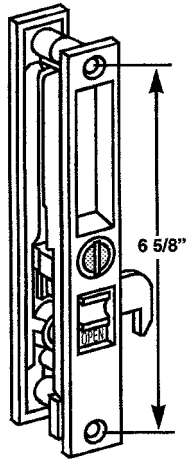

PATIO DOOR LOCKS & HANDLES

PDH 33
STANDARD
"C" CAM
W/KEY
CYLINDER

PDH 34
STANDARD
"C" CAM

PDH 12
PATIO
DOOR
LOCK

PDH 192
LOCK/W/
NITE LOCK
1 1/8" DOOR

PDH 84
KELLER LOCK

PDH 187
HOWARD SET

PDH 189
HOWARD IND
INTERIOR
"P" CAM

PDH 186
EXTERIOR
PULL/W/
EXTENDER

BLACK
PLASTIC

PDH 136
LOCK
SPACER

PDH 193
EXTERIOR
PULL

IF IN DOUBT ON ANY PART -- SEND SAMPLE FOR IDENTIFICATION.

REPLACEMENT HARDWARE Mfg., Inc.

500 West 84 Street, Hialeah, FL 33014