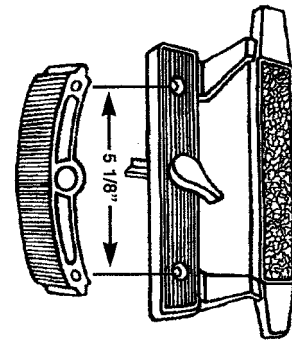

(305) 558-5051 • FAX 305-557-5239 • NATIONAL 800-780-5051

5A5
SECTION A
NEW 7/97

PATIO DOOR LOCKS & HANDLES

PDH 148
COMMERCIAL
LOCK

PDH 185
ADAMS RITE
W/LEVER

PDH 159
ABC
OLD

PDH 182
TUCKER
PATIO DOOR
LOCK NO KEY

PDH 175
HANDLE
SET

PDH 190
SURFACE
MOUNT SET

PDH 174
HANDLE SET

PDH 60
FULLVIEW
INSIDE/OUTSIDE HANDLE

PDH 177
PEACHTREE
CITATION

PDH 166
W & F DUMMY
HANDLE

PDH 147
EXTRUDED PULL
3" MOUNTING

IF IN DOUBT ON ANY PART -- SEND SAMPLE FOR IDENTIFICATION.
WE ARE CONSTANTLY ADDING ADDITIONAL ITEMS TO SERVE YOU BETTER.