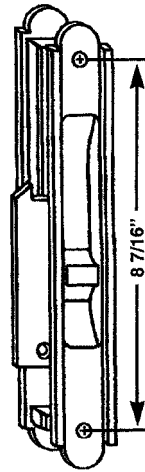

PDH 186
EXTERIOR
PULL/W/
EXTENDER

BLACK
PLASTIC

PDH 136
LOCK
SPACER

PDH 193
EXTERIOR
PULL

IF IN DOUBT ON ANY PART -- SEND SAMPLE FOR IDENTIFICATION.

REPLACEMENT HARDWARE Mfg., Inc.

500 West 84 Street, Hialeah, FL 33014

(305) 558-5051 • FAX 305-557-5239 • NATIONAL 800-780-5051

5A5
SECTION A
NEW 7/97

PATIO DOOR LOCKS & HANDLES

PDH 148
COMMERCIAL
LOCK

PDH 185
ADAMS RITE
W/LEVER

PDH 159
ABC
OLD

PDH 182
TUCKER
PATIO DOOR
LOCK NO KEY

PDH 175
HANDLE
SET

PDH 190
SURFACE
MOUNT SET

PDH 174
HANDLE SET

PDH 60
FULLVIEW
INSIDE/OUTSIDE HANDLE

PDH 177
PEACHTREE
CITATION

PDH 166
W & F DUMMY
HANDLE

PDH 147
EXTRUDED PULL
3" MOUNTING

IF IN DOUBT ON ANY PART -- SEND SAMPLE FOR IDENTIFICATION.
WE ARE CONSTANTLY ADDING ADDITIONAL ITEMS TO SERVE YOU BETTER.