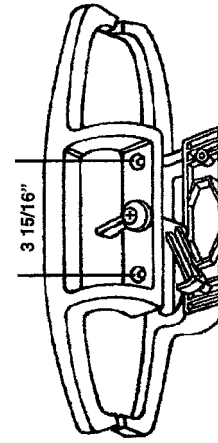

PDH 186
EXTERIOR
PULL/W/
EXTENDER

BLACK
PLASTIC

PDH 136
LOCK
SPACER

PDH 193
EXTERIOR
PULL

IF IN DOUBT ON ANY PART -- SEND SAMPLE FOR IDENTIFICATION.

REPLACEMENT HARDWARE Mfg., Inc.

500 West 84 Street, Hialeah, FL 33014

(305) 558-5051 • FAX 305-557-5239 • NATIONAL 800-780-5051

5A5
SECTION A
NEW 7/97

PATIO DOOR LOCKS & HANDLES

PDH 148
COMMERCIAL
LOCK

PDH 185
ADAMS RITE
W/LEVER

PDH 159
ABC
OLD

PDH 182
TUCKER
PATIO DOOR
LOCK NO KEY