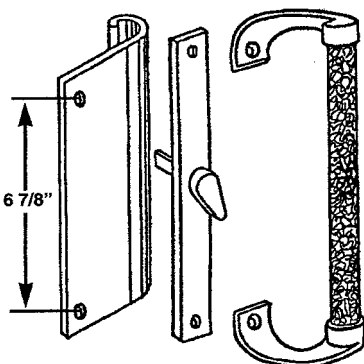

PATIO DOOR LOCKS & HANDLES

PDH 73
EXTERIOR
PULL
W/KEY

PDH 57
PREMIER
LOCK

PDH 59
HORIZON
REPL.
LOCK

PDH 102
SURFACE MOUNT

PDH 103
SURFACE MOUNT

PDH 118
SURFACE MOUNT
NORANDEX

PDH 87
SURFACE MOUNT