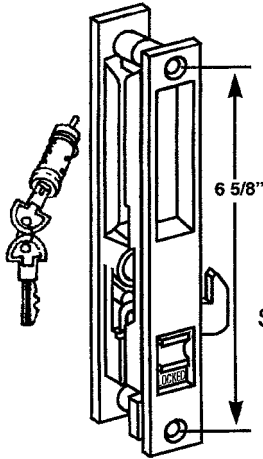

PATIO DOOR LOCKS & HANDLES

PDH 33
STANDARD
"C" CAM
W/KEY
CYLINDER

PDH 34
STANDARD
"C" CAM

PDH 12
PATIO
DOOR
LOCK

PDH 192
LOCK/W/
NITE LOCK
1 1/8" DOOR

PDH 84
KELLER LOCK

PDH 187
HOWARD SET

PDH 189
HOWARD IND
INTERIOR
"P" CAM