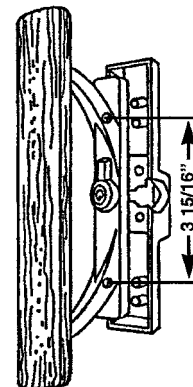

PATIO DOOR LOCKS & HANDLES

PDH 73
EXTERIOR
PULL
W/KEY

PDH 57
PREMIER
LOCK

PDH 59
HORIZON
REPL.
LOCK

PDH 102
SURFACE MOUNT

PDH 103
SURFACE MOUNT

PDH 118
SURFACE MOUNT
NORANDEX

PDH 87
SURFACE MOUNT

PDH 85
ACORN

PDH 140
WOOD HANDLE

PDH 142
A WOOD HANDLE

PDH 143
1-PIECE BRACKET

PDH 135
BRACKETS

PDH 120
CROFT END CAP

PDH 133
PLUG

PDH 134
PLUG