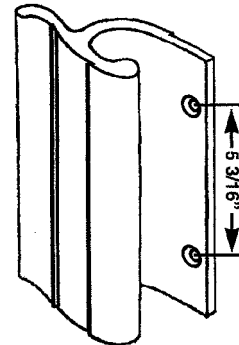

PDH 175
HANDLE
SET

PDH 190
SURFACE
MOUNT SET

PDH 174
HANDLE SET

PDH 60
FULLVIEW
INSIDE/OUTSIDE HANDLE

PDH 177
PEACHTREE
CITATION

PDH 166
W & F DUMMY
HANDLE

PDH 147
EXTRUDED PULL
3" MOUNTING

IF IN DOUBT ON ANY PART -- SEND SAMPLE FOR IDENTIFICATION.
WE ARE CONSTANTLY ADDING ADDITIONAL ITEMS TO SERVE YOU BETTER.

5A6
SECTION A
NEW 7/97

REPLACEMENT HARDWARE Mfg. Inc.

500 West 84 Street, Hialeah, FL 33014
(305) 558-5051 • FAX 305-557-5239 • NATIONAL 800-780-5051

SURFACE-MOUNTED HANDLE AND LOCK SETS

TYPICAL DIMENSIONS