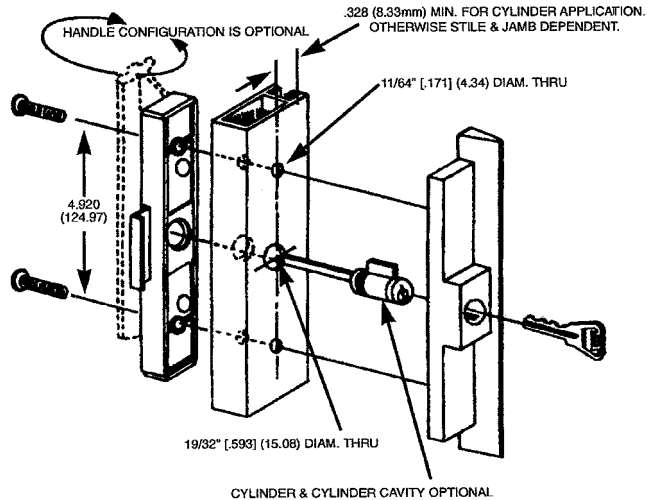

Complete with all parts for any normal installation.

See easy-to-follow instructions.

Security features a fixed Anti-lift key, which projects from lock base and engages a second slot in keeper. This assures alignment of lock bolt into keeper and when locked, prevents unauthorized entry by outside manipulation of sliding panel to disengage lock hook.

**PDH 2
SURFACE MOUNT**

MANY INSIDE HANDLE DESIGNS AND FINISHES AVAILABLE

**PDH 52
SURFACE MOUNT**

**PDH 109
KEY CYLINDER
OPTIONAL**

TYPICAL INSTALLATION INSTRUCTIONS

A "clam" hook engages with an extruded fin on the jamb, which eliminates a keeper and concern for alignment. This also prevents unauthorized entry by outside manipulation of sliding panel, as lock rides up and down jamb fin with panel movement.