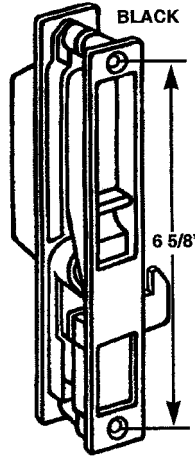

PATIO DOOR LOCKS & HANDLES

PDH 33
STANDARD
"C" CAM
W/KEY
CYLINDER

PDH 34
STANDARD
"C" CAM

PDH 12
PATIO
DOOR
LOCK

PDH 192
LOCK/W/
NITE LOCK
1 1/8" DOOR

PDH 84
KELLER LOCK

PDH 187
HOWARD SET

PDH 189
HOWARD IND
INTERIOR
"P" CAM

PDH 186
EXTERIOR
PULL/W/
EXTENDER

BLACK
PLASTIC

PDH 136
LOCK
SPACER

PDH 193
EXTERIOR
PULL

IF IN DOUBT ON ANY PART -- SEND SAMPLE FOR IDENTIFICATION.

REPLACEMENT HARDWARE Mfg., Inc.

500 West 84 Street, Hialeah, FL 33014