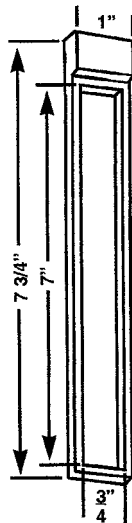

PDH 85
ACORN

PDH 140
WOOD HANDLE

PDH 142
A WOOD HANDLE

PDH 143
1-PIECE BRACKET

PDH 135
BRACKETS

PDH 120
CROFT END CAP

PDH 133
PLUG

PDH 134
PLUG

PATIO DOOR LOCKS & HANDLES

PDH 33
STANDARD
"C" CAM
W/KEY
CYLINDER

PDH 34
STANDARD
"C" CAM

PDH 12
PATIO
DOOR
LOCK

PDH 192
LOCK/W/
NITE LOCK
1 1/8" DOOR

PDH 84
KELLER LOCK

PDH 187
HOWARD SET

PDH 189
HOWARD IND
INTERIOR
"P" CAM

PDH 186
EXTERIOR
PULL/W/
EXTENDER

BLACK
PLASTIC

PDH 136
LOCK
SPACER

PDH 193
EXTERIOR
PULL

IF IN DOUBT ON ANY PART -- SEND SAMPLE FOR IDENTIFICATION.

REPLACEMENT HARDWARE Mfg., Inc.

500 West 84 Street, Hialeah, FL 33014