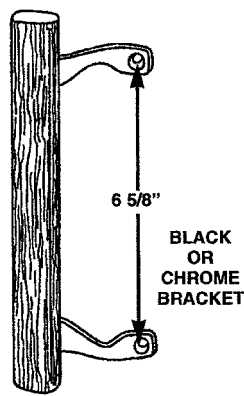

PDH 142
A WOOD HANDLE