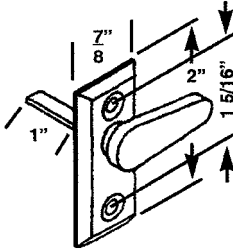

MORTISE LOCKS & LATCHES

PDH 26
ADAMS RITE
LEVER LATCH

PDH 188
ADAMS RITE
INTERNAL LOCK

PDH 153
MORTISE
LATCH

PDH 21 45°
PDH 22 90°
MORTISE LOCK

PDH 51
THUMB TURN FOR
MORTISE LOCK

PDH 151
CARCO
LOCK
INSERT

PDH 183
MORTISE
LOCK

PDH 178
MORTISE
LOCK
W/FACE
PLATE

PDH 54
FLIP LATCH
INSIDE
ONLY USED
BY ADOR &
OTHERS

PDH 42
MILLER LATCH

PDH 58
FLIP LATCH

PDH 74
FULLVIEW
REPLACEMENT
HOOK

PDH 184
LEVER LONG

PDH 146
LOCK INSERT

PDH 145
DARYL
INSERT