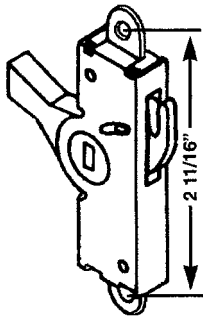

MORTISE LOCKS & LATCHES

PDH 26
ADAMS RITE
LEVER LATCH

PDH 188
ADAMS RITE
INTERNAL LOCK

PDH 153
MORTISE
LATCH

PDH 21 45°
PDH 22 90°
MORTISE LOCK

PDH 51
THUMB TURN FOR
MORTISE LOCK

PDH 151
CARCO
LOCK
INSERT

PDH 183
MORTISE
LOCK

PDH 178
MORTISE
LOCK
W/FACE
PLATE

PDH 54
FLIP LATCH
INSIDE
ONLY USED
BY ADOR &
OTHERS

PDH 42
MILLER LATCH

PDH 58
FLIP LATCH

PDH 74
FULLVIEW
REPLACEMENT
HOOK

PDH 184
LEVER LONG

PDH 146
LOCK INSERT

PDH 145
DARYL
INSERT