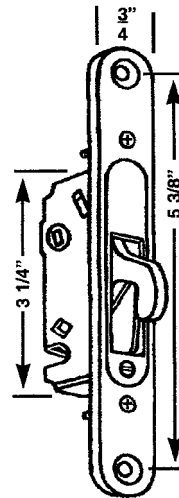

MORTISE LOCKS & LATCHES

PDH 26
ADAMS RITE
LEVER LATCH

PDH 188
ADAMS RITE
INTERNAL LOCK

PDH 153
MORTISE
LATCH

PDH 21 45°
PDH 22 90°
MORTISE LOCK

PDH 51
THUMB TURN FOR
MORTISE LOCK

PDH 151
CARCO
LOCK
INSERT

PDH 183
MORTISE
LOCK

PDH 178
MORTISE
LOCK
W/FACE
PLATE

PDH 54
FLIP LATCH
INSIDE
ONLY USED
BY ADOR &
OTHERS

PDH 42
MILLER LATCH

PDH 58
FLIP LATCH

PDH 74
FULLVIEW
REPLACEMENT
HOOK

PDH 184
LEVER LONG

PDH 146
LOCK INSERT

PDH 145
DARYL
INSERT

PDH 157
DARYL
THUMB LATCH

IF IN DOUBT ON ANY PART -- SEND SAMPLE FOR IDENTIFICATION.
WE ARE CONSTANTLY ADDING ADDITIONAL ITEMS TO SERVE YOU BETTER.

REPLACEMENT HARDWARE Mfg., Inc.

500 West 84 Street, Hialeah, FL 33014