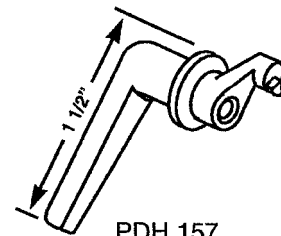

PDH 178
MORTISE
LOCK
W/FACE
PLATE

PDH 54
FLIP LATCH
INSIDE
ONLY USED
BY ADOR &
OTHERS

PDH 42
MILLER LATCH

PDH 58
FLIP LATCH

PDH 74
FULLVIEW
REPLACEMENT
HOOK

PDH 184
LEVER LONG

PDH 146
LOCK INSERT

PDH 145
DARYL
INSERT