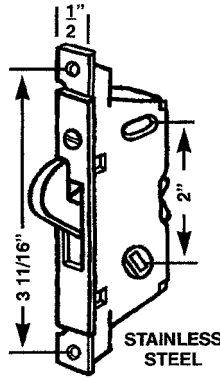

MORTISE LOCKS & LATCHES

PDH 26
ADAMS RITE
LEVER LATCH

PDH 188
ADAMS RITE
INTERNAL LOCK

PDH 153
MORTISE
LATCH

PDH 21 45°
PDH 22 90°
MORTISE LOCK

PDH 51
THUMB TURN FOR
MORTISE LOCK

PDH 151
CARCO
LOCK
INSERT

PDH 183
MORTISE
LOCK

PDH 178
MORTISE
LOCK
W/FACE
PLATE

PDH 54
FLIP LATCH
INSIDE
ONLY USED
BY ADOR &
OTHERS

PDH 42
MILLER LATCH

PDH 58
FLIP LATCH

PDH 74
FULLVIEW
REPLACEMENT
HOOK

PDH 184
LEVER LONG

PDH 146
LOCK INSERT

PDH 145
DARYL
INSERT