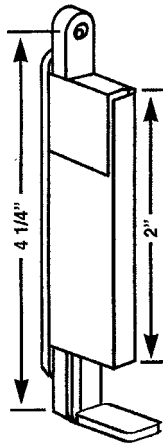

MORTISE LOCKS & LATCHES

PDH 26
ADAMS RITE
LEVER LATCH

PDH 188
ADAMS RITE
INTERNAL LOCK

PDH 153
MORTISE
LATCH

PDH 21 45°
PDH 22 90°
MORTISE LOCK

PDH 51
THUMB TURN FOR
MORTISE LOCK

PDH 151
CARCO
LOCK
INSERT

PDH 183
MORTISE
LOCK

PDH 178
MORTISE
LOCK
W/FACE
PLATE

PDH 54
FLIP LATCH
INSIDE
ONLY USED
BY ADOR &
OTHERS

PDH 42
MILLER LATCH

PDH 58
FLIP LATCH

PDH 74
FULLVIEW
REPLACEMENT
HOOK

PDH 184
LEVER LONG

PDH 146
LOCK INSERT

PDH 145
DARYL
INSERT