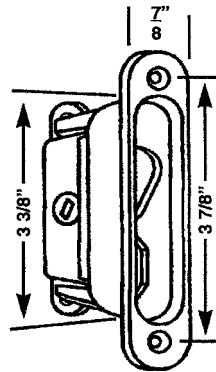

MORTISE LOCKS & LATCHES

PDH 26
ADAMS RITE
LEVER LATCH

PDH 188
ADAMS RITE
INTERNAL LOCK

PDH 153
MORTISE
LATCH

PDH 21 45°
PDH 22 90°
MORTISE LOCK

PDH 51
THUMB TURN FOR
MORTISE LOCK

PDH 151
CARCO
LOCK
INSERT

PDH 183
MORTISE
LOCK

PDH 178
MORTISE
LOCK
W/FACE
PLATE

PDH 54
FLIP LATCH
INSIDE
ONLY USED
BY ADOR &
OTHERS

PDH 42
MILLER LATCH

PDH 58
FLIP LATCH

PDH 74
FULLVIEW
REPLACEMENT
HOOK

PDH 184
LEVER LONG

PDH 146
LOCK INSERT

PDH 145
DARYL
INSERT