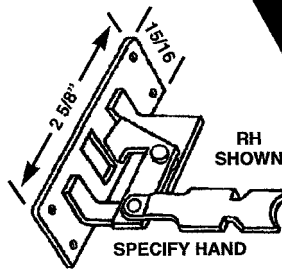

PDH 178
MORTISE
LOCK
W/FACE
PLATE

PDH 54
FLIP LATCH
INSIDE
ONLY USED
BY ADOR &
OTHERS

PDH 42
MILLER LATCH

PDH 58
FLIP LATCH

PDH 74
FULLVIEW
REPLACEMENT
HOOK

PDH 184
LEVER LONG

PDH 146
LOCK INSERT

PDH 145
DARYL
INSERT