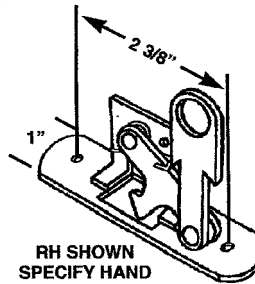

PDH 178
MORTISE
LOCK
W/FACE
PLATE

PDH 54
FLIP LATCH
INSIDE
ONLY USED
BY ADOR &
OTHERS

PDH 42
MILLER LATCH

PDH 58
FLIP LATCH

PDH 74
FULLVIEW
REPLACEMENT
HOOK

PDH 184
LEVER LONG

PDH 146
LOCK INSERT

PDH 145
DARYL
INSERT