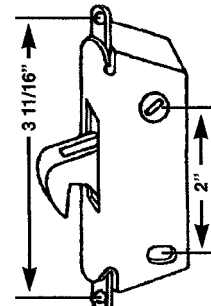

MORTISE LOCKS & LATCHES

PDH 26
ADAMS RITE
LEVER LATCH

PDH 188
ADAMS RITE
INTERNAL LOCK

PDH 153
MORTISE
LATCH

PDH 21 45°
PDH 22 90°
MORTISE LOCK

PDH 51
THUMB TURN FOR
MORTISE LOCK

PDH 151
CARCO
LOCK
INSERT

PDH 183
MORTISE
LOCK

PDH 178
MORTISE
LOCK
W/FACE
PLATE

PDH 54
FLIP LATCH
INSIDE
ONLY USED
BY ADOR &
OTHERS

PDH 42
MILLER LATCH

PDH 58
FLIP LATCH

PDH 74
FULLVIEW
REPLACEMENT
HOOK

PDH 184
LEVER LONG

PDH 146
LOCK INSERT

PDH 145
DARYL
INSERT