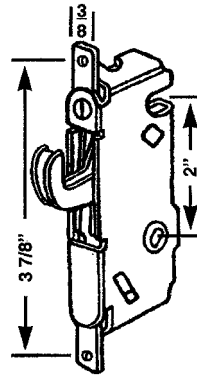

MORTISE LOCKS & LATCHES

PDH 26
ADAMS RITE
LEVER LATCH

PDH 188
ADAMS RITE
INTERNAL LOCK

PDH 153
MORTISE
LATCH

PDH 21 45°
PDH 22 90°
MORTISE LOCK

PDH 51
THUMB TURN FOR
MORTISE LOCK

PDH 151
CARCO
LOCK
INSERT

PDH 183
MORTISE
LOCK

PDH 178
MORTISE
LOCK
W/FACE
PLATE

PDH 54
FLIP LATCH
INSIDE
ONLY USED
BY ADOR &
OTHERS

PDH 42
MILLER LATCH

PDH 58
FLIP LATCH

PDH 74
FULLVIEW
REPLACEMENT
HOOK

PDH 184
LEVER LONG

PDH 146
LOCK INSERT

PDH 145
DARYL
INSERT