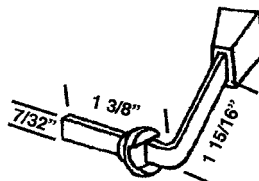

PDH 178
MORTISE
LOCK
W/FACE
PLATE

PDH 54
FLIP LATCH
INSIDE
ONLY USED
BY ADOR &
OTHERS

PDH 42
MILLER LATCH

PDH 58
FLIP LATCH

PDH 74
FULLVIEW
REPLACEMENT
HOOK

PDH 184
LEVER LONG

PDH 146
LOCK INSERT

PDH 145
DARYL
INSERT