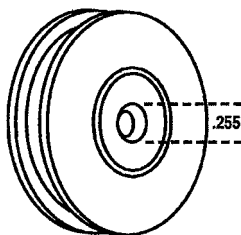

REPLACEMENT ROLLERS

STEEL ROLLERS

PDR 520
MONUMENTAL
2.65 DIAM.

PDR 504
1 1/2"

PDR 509
1 1/4"
PDR 527
1 1/2"
ROLLER
W/AXLE

PDR 526
1 1/4"
.190 AXLE
.340 HUB

PDR 515
1 1/4" BB
.375 ID

PDR 502
1 1/4" BB
PDR 524
1 1/4" BB
Stainless Steel
PDR 516
1 1/2" BB
Stainless Steel

NYLON ROLLERS

PDR 506
PDR 535
1 11/16" BB
PDR 533
2 7/16" BB

PDR 528
1 3/4"

PDR 503
1 1/2" BB

PDR 530
1 1/4"
.375 ID

PDR 529
1 1/4"
INTEGRAL
AXLE

PDR 501
1 1/4" BB

AXLE RIVETS