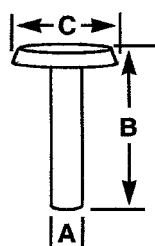

REPLACEMENT ROLLERS

STEEL ROLLERS

PDR 520
MONUMENTAL
2.65 DIAM.

PDR 504
1 1/2"

PDR 509
1 1/4"
PDR 527
1 1/2"
ROLLER
W/AXLE

PDR 526
1 1/4"
.190 AXLE
.340 HUB

PDR 515
1 1/4" BB
.375 ID

PDR 502
1 1/4" BB
PDR 524
1 1/4" BB
Stainless Steel
PDR 516
1 1/2" BB
Stainless Steel

NYLON ROLLERS

PDR 506
PDR 535
1 11/16" BB
PDR 533
2 7/16" BB

PDR 528
1 3/4"

PDR 503
1 1/2" BB

PDR 530
1 1/4"
.375 ID

PDR 529
1 1/4"
INTEGRAL
AXLE

PDR 501
1 1/4" BB

AXLE RIVETS

	A	B	C
FAS 88	.180	.500	.200
FAS 95	.185	.610	.310
FAS 985	.240	.525	.330
FAS 90	.242	.740	.300
FAS 69	.242	.550	.320
FAS 87	.245	.820	.325
FAS 984	.245	.775	.435

PATIO DOOR ROLLER AXLES

- CFAS 531
- 25-FAS 69
- 25-FAS 87
- 25-FAS 91
- 25-FAS 92
- 25-FAS 95
- 25-FAS 96

ROLL PINS

	A	B
FAS 20	.800	.130
FAS 92	1.675	.255
FAT 21	1.000	.165
FAT 22	.635	.102
FAT 23	.750	.100
FAT 24	.504	.168
FAT 25	.745	.200

KNURLED PINS

	A	B	C	
FAT 27	.790	.245		STEEL
FAT 28	.620	.245		STEEL
FAT 29	.540	.305		STEEL
FAT 53	.990	.370	.385	STEEL
FAT 57	.950	.250	.255	ALUM