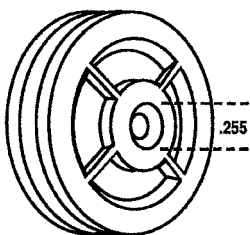

REPLACEMENT ROLLERS

STEEL ROLLERS

PDR 520
MONUMENTAL
2.65 DIAM.

PDR 504
1 1/2"

PDR 509
1 1/4"
PDR 527
1 1/2"
ROLLER
W/AXLE

PDR 526
1 1/4"
.190 AXLE
.340 HUB

PDR 515
1 1/4" BB
.375 ID

PDR 502
1 1/4" BB
PDR 524
1 1/4" BB
Stainless Steel
PDR 516
1 1/2" BB
Stainless Steel

NYLON ROLLERS

PDR 506
PDR 535
1 11/16" BB
PDR 533
2 7/16" BB

PDR 528
1 3/4"

PDR 503
1 1/2" BB

PDR 530
1 1/4"
.375 ID

PDR 529
1 1/4"
INTEGRAL
AXLE

PDR 501
1 1/4" BB

AXLE RIVETS