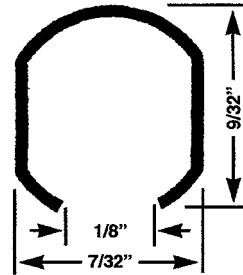

PDT 1  
PATIO DOOR  
TRACK COVER

.015  
TYPE 301  
SS  
8' LENGTHS  
STOCKED  
OTHER SIZES  
SPECIAL  
QUOTATION

**HEAVY DUTY STAINLESS STEEL • 8' LENGTHS**  
**MINIMUM 10 PIECES FOR SHIPPING**

IF IN DOUBT ON ANY PART -- SEND SAMPLE FOR IDENTIFICATION.  
WE ARE CONSTANTLY ADDING ADDITIONAL ITEMS TO SERVE YOU BETTER.