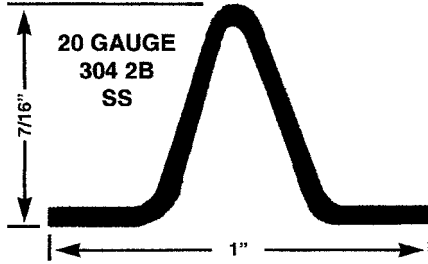

PDT 2
PATIO DOOR
TRACK COVER

WE'RE
#1
IN
SERVICE