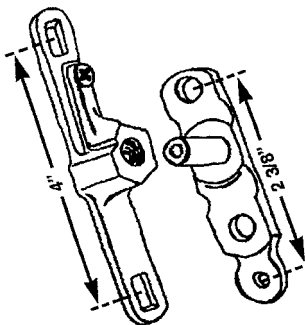

PWP 9

PWP 10

PWP 6

PWP 7

CWL 248  
SECURITY KEY

PWP 5

PWP 8

PWP 3

PWP 4

PROJECTION PIVOT HARDWARE

4D4  
SECTION D  
NEW 11/99

**REPLACEMENT HARDWARE Mfg., Inc.**

500 West 84th Street ♦ Hialeah ♦ Florida 33014 ♦ USA  
305-558-5051 ♦ Fax: 305-557-5239 ♦ Toll Free: 1-800-780-5051  
e-mail: info@rhmf.com ♦ website: www.rhmf.com