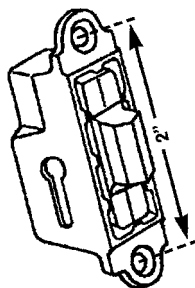

PWP 9

PWP 10

PWP 6

PWP 7

CWL 248  
SECURITY KEY

PWP 5

PWP 8

PWP 3

PWP 4

PROJECTION PIVOT HARDWARE

4D4  
SECTION D  
NEW 11/99

**REPLACEMENT HARDWARE Mfg., Inc.**

500 West 84th Street ♦ Hialeah ♦ Florida 33014 ♦ USA  
305-558-5051 ♦ Fax: 305-557-5239 ♦ Toll Free: 1-800-780-5051  
e-mail: info@rhmf.com ♦ website: www.rhmf.com