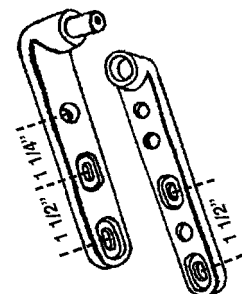

PWP 9

PWP 10

PWP 6

PWP 7

CWL 248  
SECURITY KEY

PWP 5

PWP 8

PWP 3

PWP 4

PROJECTION PIVOT HARDWARE

4D4  
SECTION D  
NEW 11/99

**REPLACEMENT HARDWARE Mfg., Inc.**

500 West 84th Street ♦ Hialeah ♦ Florida 33014 ♦ USA  
305-558-5051 ♦ Fax: 305-557-5239 ♦ Toll Free: 1-800-780-5051  
e-mail: info@rhmf.com ♦ website: www.rhmf.com