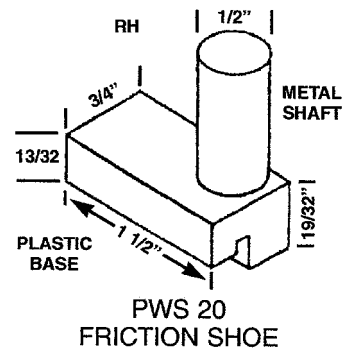

PRESSURE SHOES

**IF IN DOUBT ON ANY PART
SEND SAMPLE
FOR IDENTIFICATION**

PRESSURE SHOES

REPLACEMENT HARDWARE Mfg., Inc.

500 West 84th Street ♦ Hialeah ♦ Florida 33014 ♦ USA
 305-558-5051 ♦ Fax: 305-557-5239 ♦ Toll Free: 1-800-780-5051
 e-mail: info@rhmf.com ♦ website: www.rhmf.com