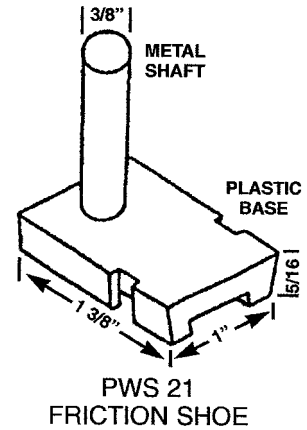

PRESSURE SHOES

**IF IN DOUBT ON ANY PART
SEND SAMPLE
FOR IDENTIFICATION**

PRESSURE SHOES

REPLACEMENT HARDWARE Mfg., Inc.

500 West 84th Street ♦ Hialeah ♦ Florida 33014 ♦ USA
 305-558-5051 ♦ Fax: 305-557-5239 ♦ Toll Free: 1-800-780-5051
 e-mail: info@rhmf.com ♦ website: www.rhmf.com