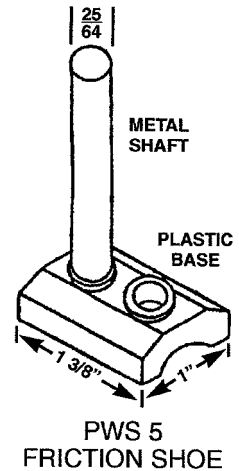

PRESSURE SHOES

**IF IN DOUBT ON ANY PART
SEND SAMPLE
FOR IDENTIFICATION**

PRESSURE SHOES

REPLACEMENT HARDWARE Mfg., Inc.

500 West 84th Street ♦ Hialeah ♦ Florida 33014 ♦ USA
 305-558-5051 ♦ Fax: 305-557-5239 ♦ Toll Free: 1-800-780-5051
 e-mail: info@rhmf.com ♦ website: www.rhmf.com