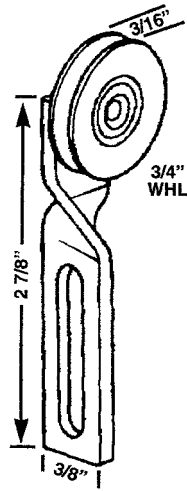

PSR 38
STEEL BB
ROLLER ASMB