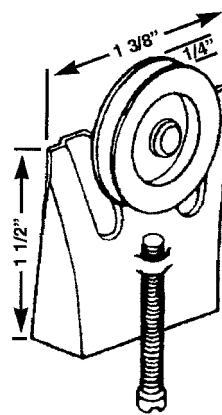

PSR 34
STEEL BB
ROLLER ASMB