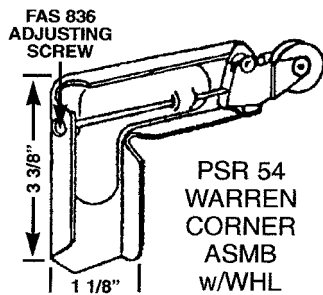

PATIO SCREEN DOOR ROLLERS

PSR 65 1" WHEEL
PSR 68 1 1/4" WHEEL
SPRING TENSION ROLLER

PSR 69
CORNER
FOR PSR 65 & 68

PSR 208
CORNER

PSR 54
WARREN
CORNER
ASMB
w/WHL

PSR 64
CORNER
ASMB
w/WHL

PSR 300
REPLACEMENT
WHEEL SET
FOR PSR 54 & 64

PSR 185
CORNER
ASMB
w/WHL

PSR 200
CORNER
ASMB
w/1" WHL

PSR 82
CORNER

PSR 179
TITAN
SHIM

PSR 99
CORNER
HI

PSR 96
EXTRUDED
CORNER

PSR 85
TITAN
CORNER

PSR 178
TITAN
CORNER