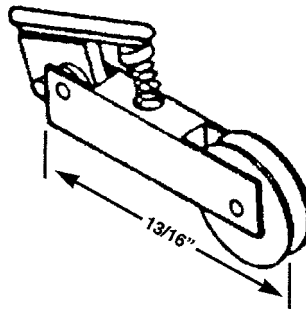

PSR 30
ROLLER ASMB