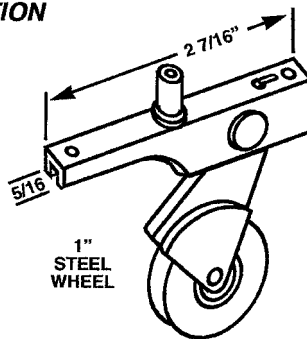

PSR 97
ROLLER
ASMB