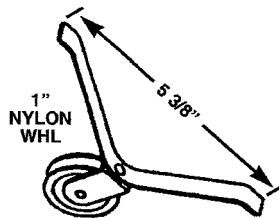

PSR 31
LOOK

PSR 26
LOOK
TOP

PSR 182
ANDERSEN

PSR 81
TM TOP
RLR ASMB

PSR 78 NYLON MI ASMB
PSR 79 STEEL MI ASMB

PSR 21
HOWARD TOP

PSR 35
HOWARD BTM

PSR 20
EXTR CORNER
ASMB

PSR 5
TENSION
SPRING RLR

PSR 6
TENSION
SPRING RLR

PSR 2
AIR CONTROL
ROLLER

PSR 153
CROFT 720
ROLLER

6C3
SECTION C
REV. 4/03

REPLACEMENT HARDWARE Mfg., Inc.

500 West 84th Street ♦ Hialeah ♦ Florida 33014 ♦ USA
305-558-5051 ♦ Fax: 305-557-5239 ♦ Toll Free: 1-800-780-5051
www.rhmfg.com ♦ www.replacement-hardware.com