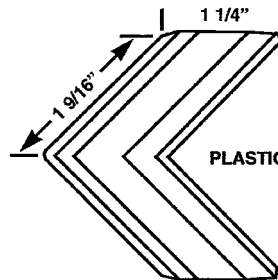

PSR 179
TITAN
SHIM