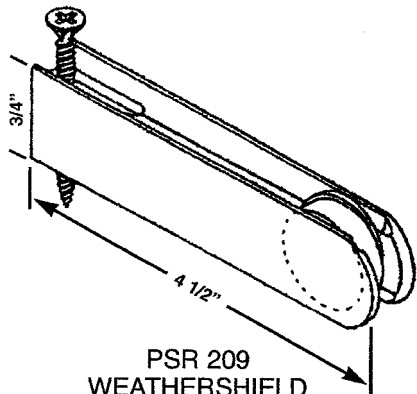

PATIO SCREEN DOOR ROLLERS

PSR 209
WEATHERSHIELD
ROLLER ASMB