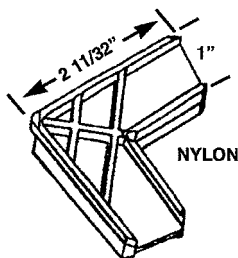

500 West 84th Street ♦ Hialeah ♦ Florida 33014 ♦ USA
305-558-5051 ♦ Fax: 305-557-5239 ♦ Toll Free: 1-800-780-5051
www.rhmf.com ♦ www.replacement-hardware.com

6C4
SECTION C
REV. 4/03

PATIO SCREEN DOOR ROLLERS

PATIO SCREEN DOOR ROLLERS

PSR 65 1" WHEEL
PSR 68 1 1/4" WHEEL
SPRING TENSION ROLLER

PSR 69
CORNER
FOR PSR 65 & 68

PSR 208
CORNER

PSR 54
WARREN
CORNER
ASMB
w/WHL

PSR 64
CORNER
ASMB
w/WHL

PSR 300
REPLACEMENT
WHEEL SET
FOR PSR 54 & 64

PSR 185
CORNER
ASMB
w/WHL

PSR 200
CORNER
ASMB
w/1" WHL

PSR 82
CORNER

PSR 179
TITAN
SHIM

PSR 99
CORNER
HI

PSR 96
EXTRUDED
CORNER

PSR 85
TITAN
CORNER

PSR 178
TITAN
CORNER