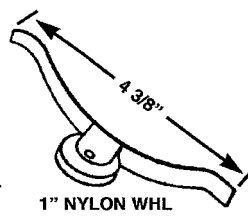

PSR 31
LOOK

PSR 26
LOOK
TOP

PSR 182
ANDERSEN

PSR 81
TM TOP
RLR ASMB

PSR 78 NYLON MI ASMB
PSR 79 STEEL MI ASMB

PSR 21
HOWARD TOP

PSR 35
HOWARD BTM

PSR 20
EXTR CORNER
ASMB

PSR 5
TENSION
SPRING RLR

PSR 6
TENSION
SPRING RLR

PSR 2
AIR CONTROL
ROLLER

PSR 153
CROFT 720
ROLLER

6C3
SECTION C
REV. 4/03

REPLACEMENT HARDWARE Mfg., Inc.

500 West 84th Street ♦ Hialeah ♦ Florida 33014 ♦ USA
305-558-5051 ♦ Fax: 305-557-5239 ♦ Toll Free: 1-800-780-5051
www.rhmfg.com ♦ www.replacement-hardware.com