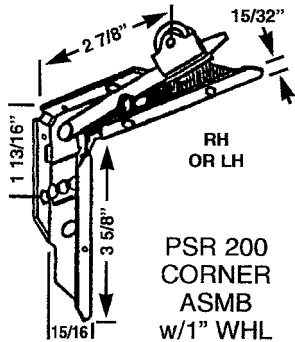

PSR 200
CORNER
ASMB
w/1" WHL