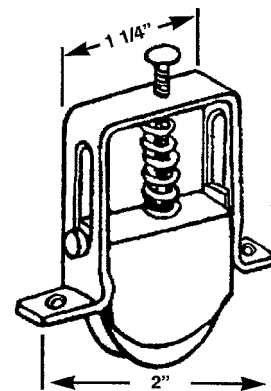

PSR 5
TENSION
SPRING RLR

PSR 6
TENSION
SPRING RLR

PSR 2
AIR CONTROL
ROLLER

PSR 153
CROFT 720
ROLLER

6C3
SECTION C
REV. 4/03

REPLACEMENT HARDWARE Mfg., Inc.

500 West 84th Street ♦ Hialeah ♦ Florida 33014 ♦ USA
305-558-5051 ♦ Fax: 305-557-5239 ♦ Toll Free: 1-800-780-5051
www.rhmfg.com ♦ www.replacement-hardware.com

**#1
IN
SERVICE**

PATIO SCREEN DOOR ROLLERS

PSR 209
WEATHERSHIELD
ROLLER ASMB

PSR 30
ROLLER ASMB

PSR 62
ROLLER
ASMB

IF IN DOUBT ON ANY
PART -- SEND SAMPLE FOR
IDENTIFICATION

PSR 202
SCREEN ROLLER
NYLON

PSR 97
ROLLER
ASMB