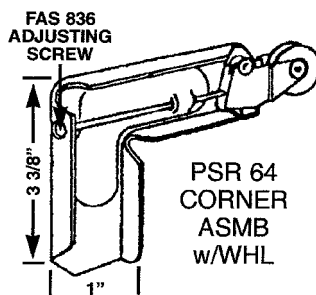

PATIO SCREEN DOOR ROLLERS

PSR 65 1" WHEEL
PSR 68 1 1/4" WHEEL
SPRING TENSION ROLLER

PSR 69
CORNER
FOR PSR 65 & 68

PSR 208
CORNER

PSR 54
WARREN
CORNER
ASMB
w/WHL

PSR 64
CORNER
ASMB
w/WHL

PSR 300
REPLACEMENT
WHEEL SET
FOR PSR 54 & 64

PSR 185
CORNER
ASMB
w/WHL

PSR 200
CORNER
ASMB
w/1" WHL

PSR 82
CORNER

PSR 179
TITAN
SHIM

PSR 99
CORNER
HI

PSR 96
EXTRUDED
CORNER

PSR 85
TITAN
CORNER

PSR 178
TITAN
CORNER